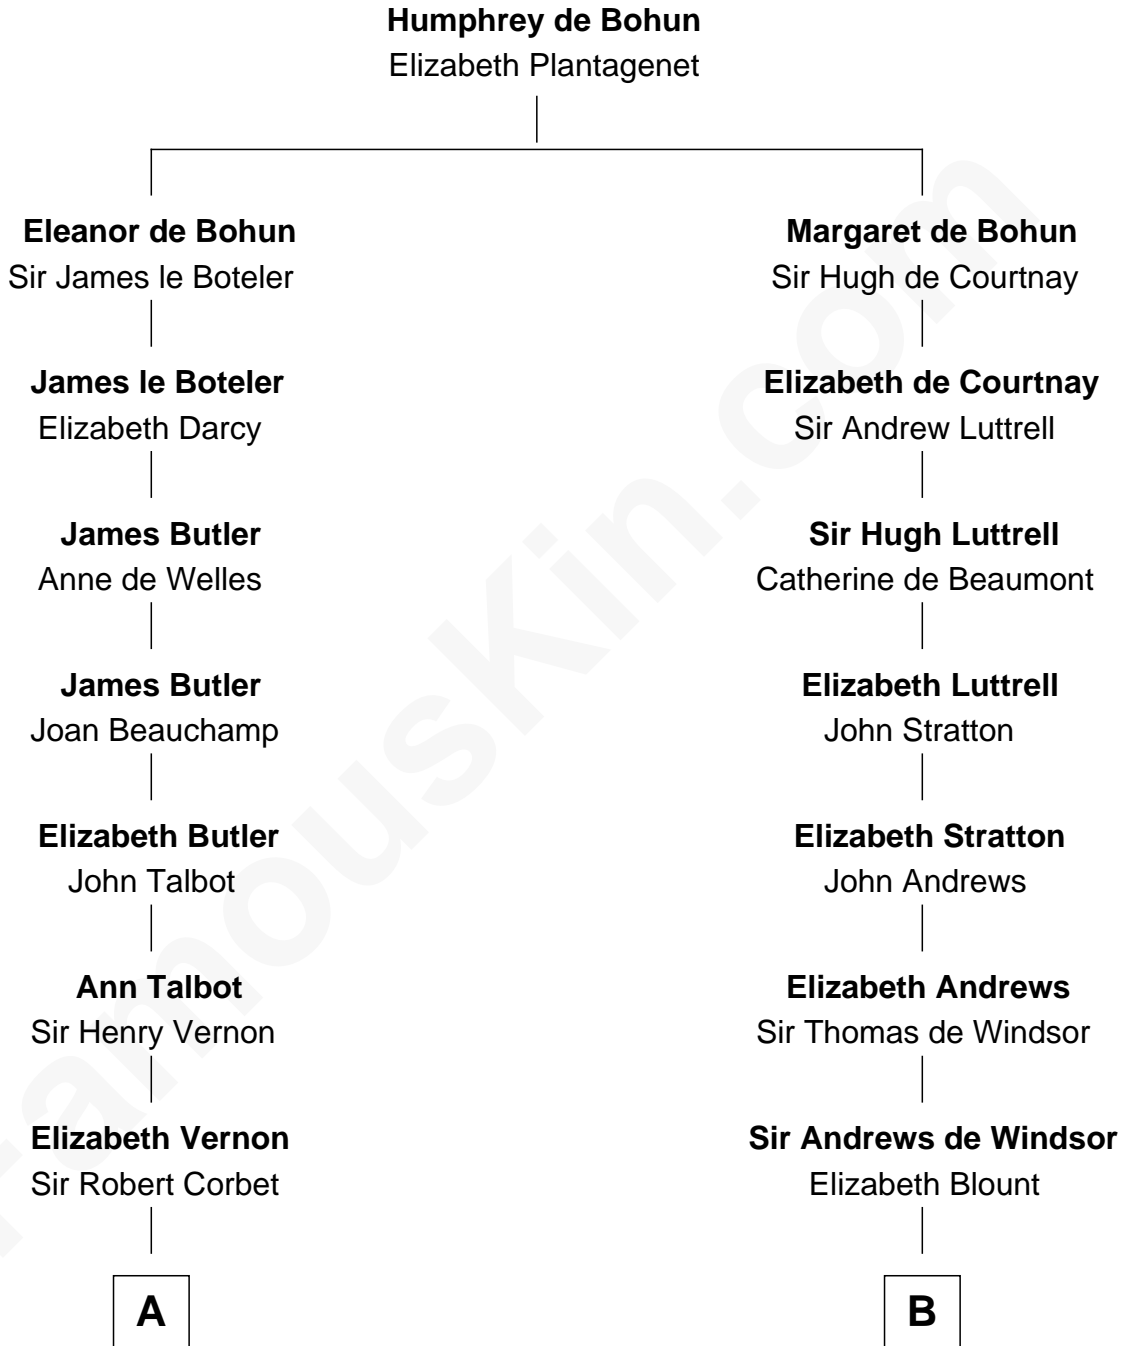

FamousKin.com
Relationship Chart of
Elizabeth Montgomery
 TV Actress - "Bewitched"

13th cousin 8 times removed of

Caleb Brewster

Member of the Culper Spy Ring during the American Revolution

C

—
Nathan Barney

Hannah Carey

—
Nathan Barney

Mary A. Deverell

—
Mary Weed Barney

Henry Montgomery

—
Henry Montgomery

Elizabeth Bryan Allen

—
Elizabeth Montgomery

TV Actress - "Bewitched"

FamousKin.com