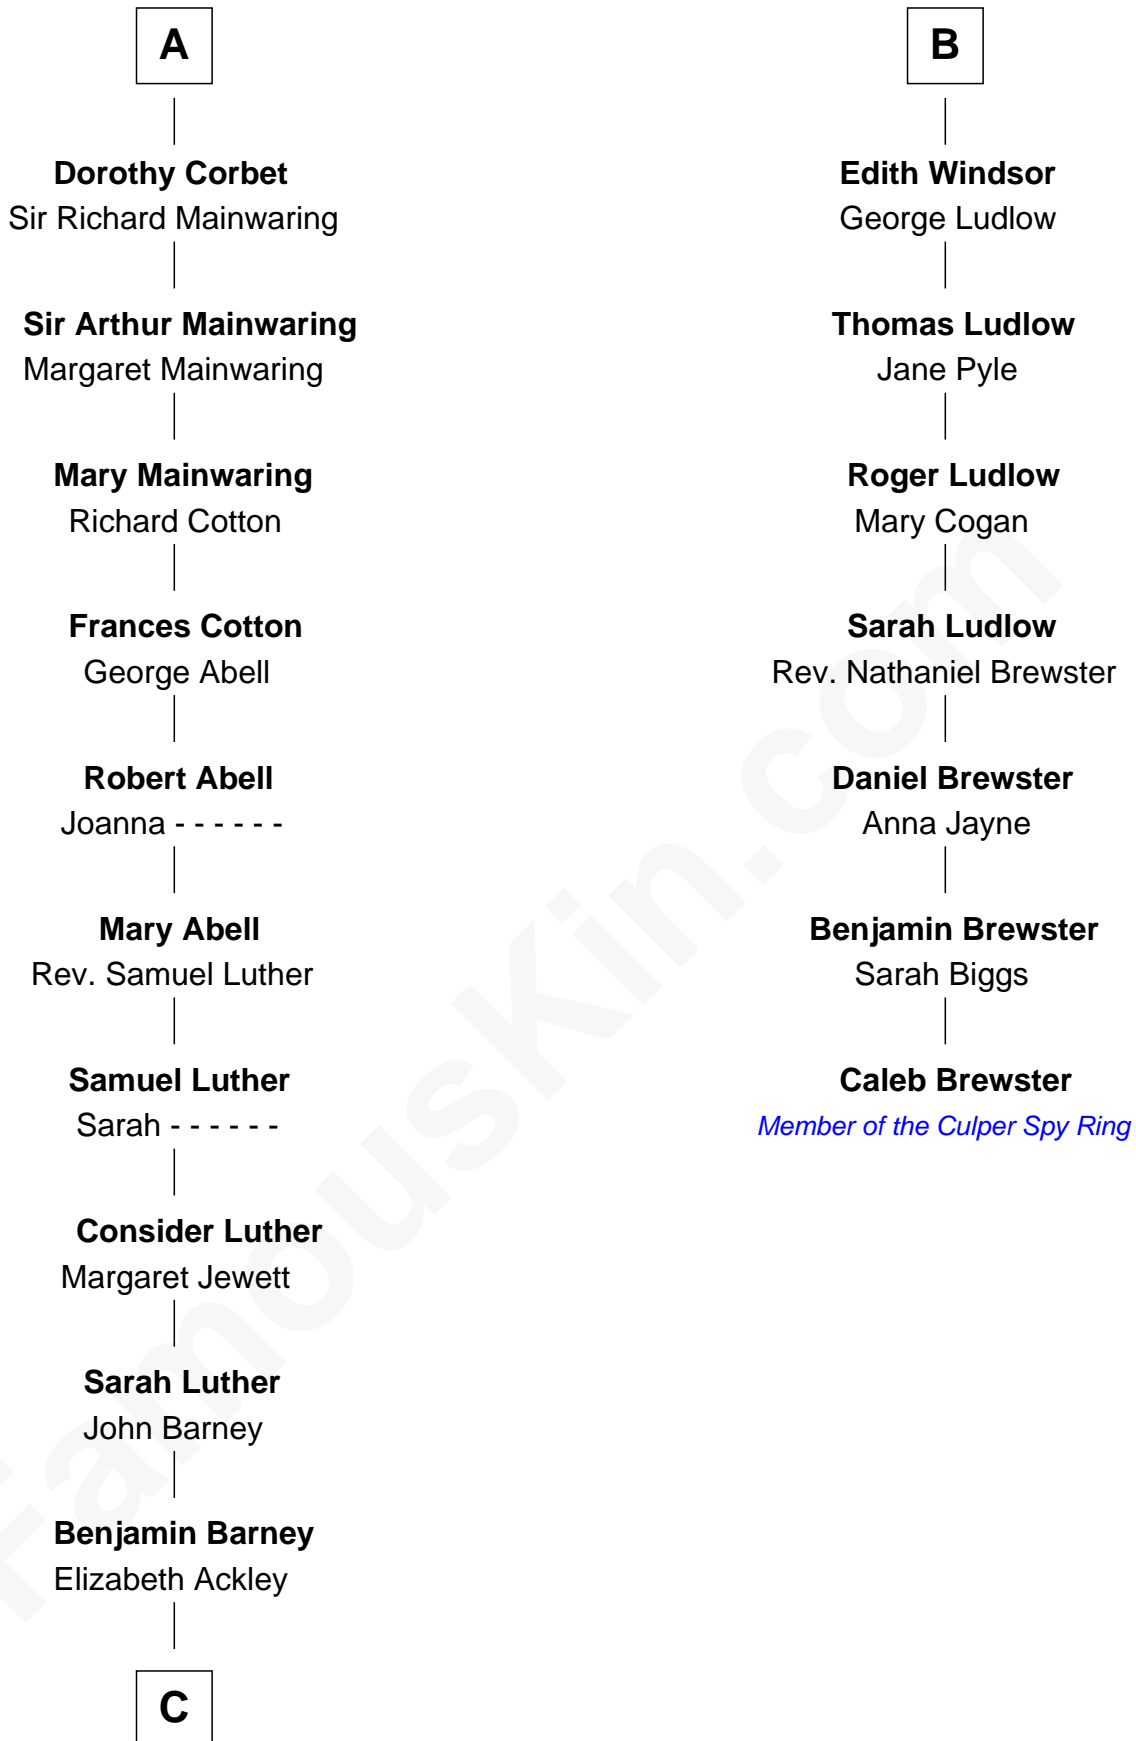

FamousKin.com
Relationship Chart of
Elizabeth Montgomery
 TV Actress - "Bewitched"

13th cousin 8 times removed of

Caleb Brewster

Member of the Culper Spy Ring during the American Revolution

C

—
Nathan Barney

Hannah Carey

—
Nathan Barney

Mary A. Deverell

—
Mary Weed Barney

Henry Montgomery

—
Henry Montgomery

Elizabeth Bryan Allen

—
Elizabeth Montgomery

TV Actress - "Bewitched"

FamousKin.com