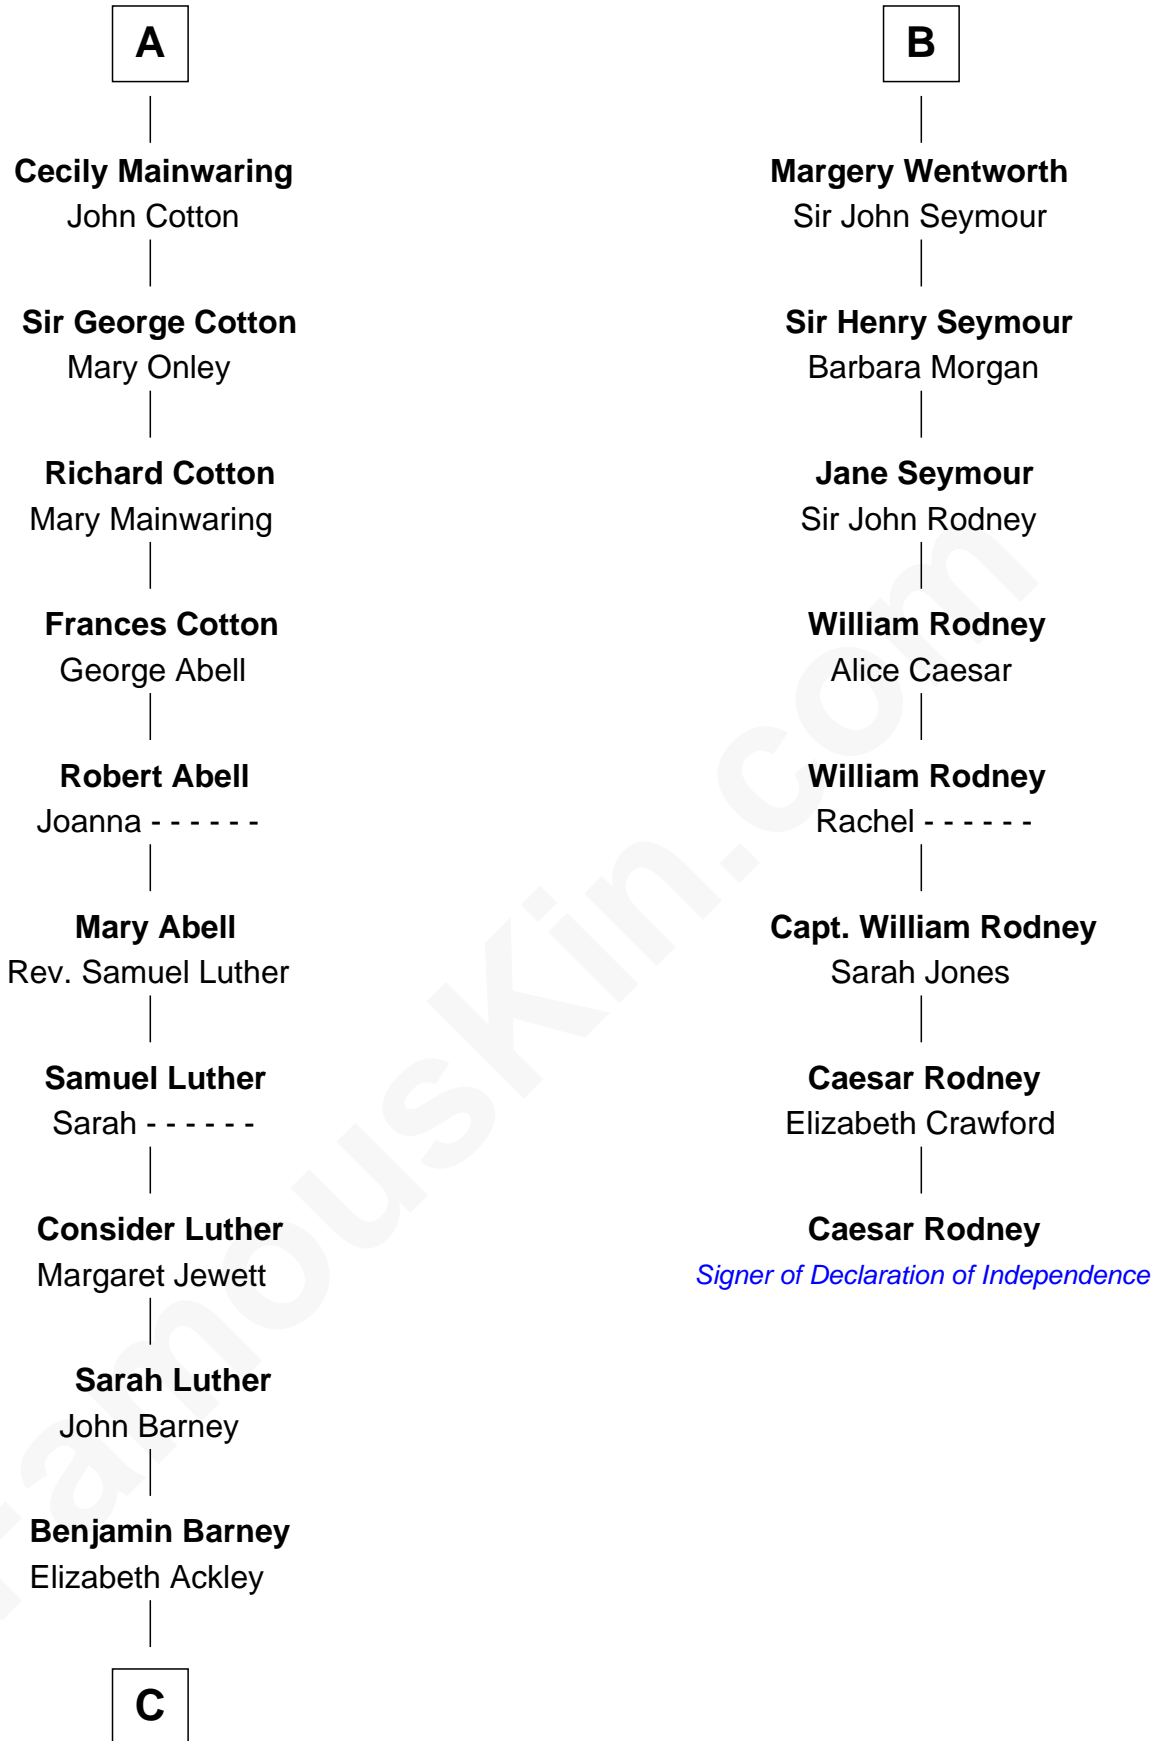

**FamousKin.com**  
**Relationship Chart of**  
**Elizabeth Montgomery**  
*TV Actress - "Bewitched"*

**14th cousin 7 times removed of**

**Caesar Rodney**  
*Signer of the Declaration of Independence*

**C**

—  
**Nathan Barney**

Hannah Carey

—  
**Nathan Barney**

Mary A. Deverell

—  
**Mary Weed Barney**

Henry Montgomery

—  
**Henry Montgomery**

Elizabeth Bryan Allen

—  
**Elizabeth Montgomery**

*TV Actress - "Bewitched"*

FamousKin.com