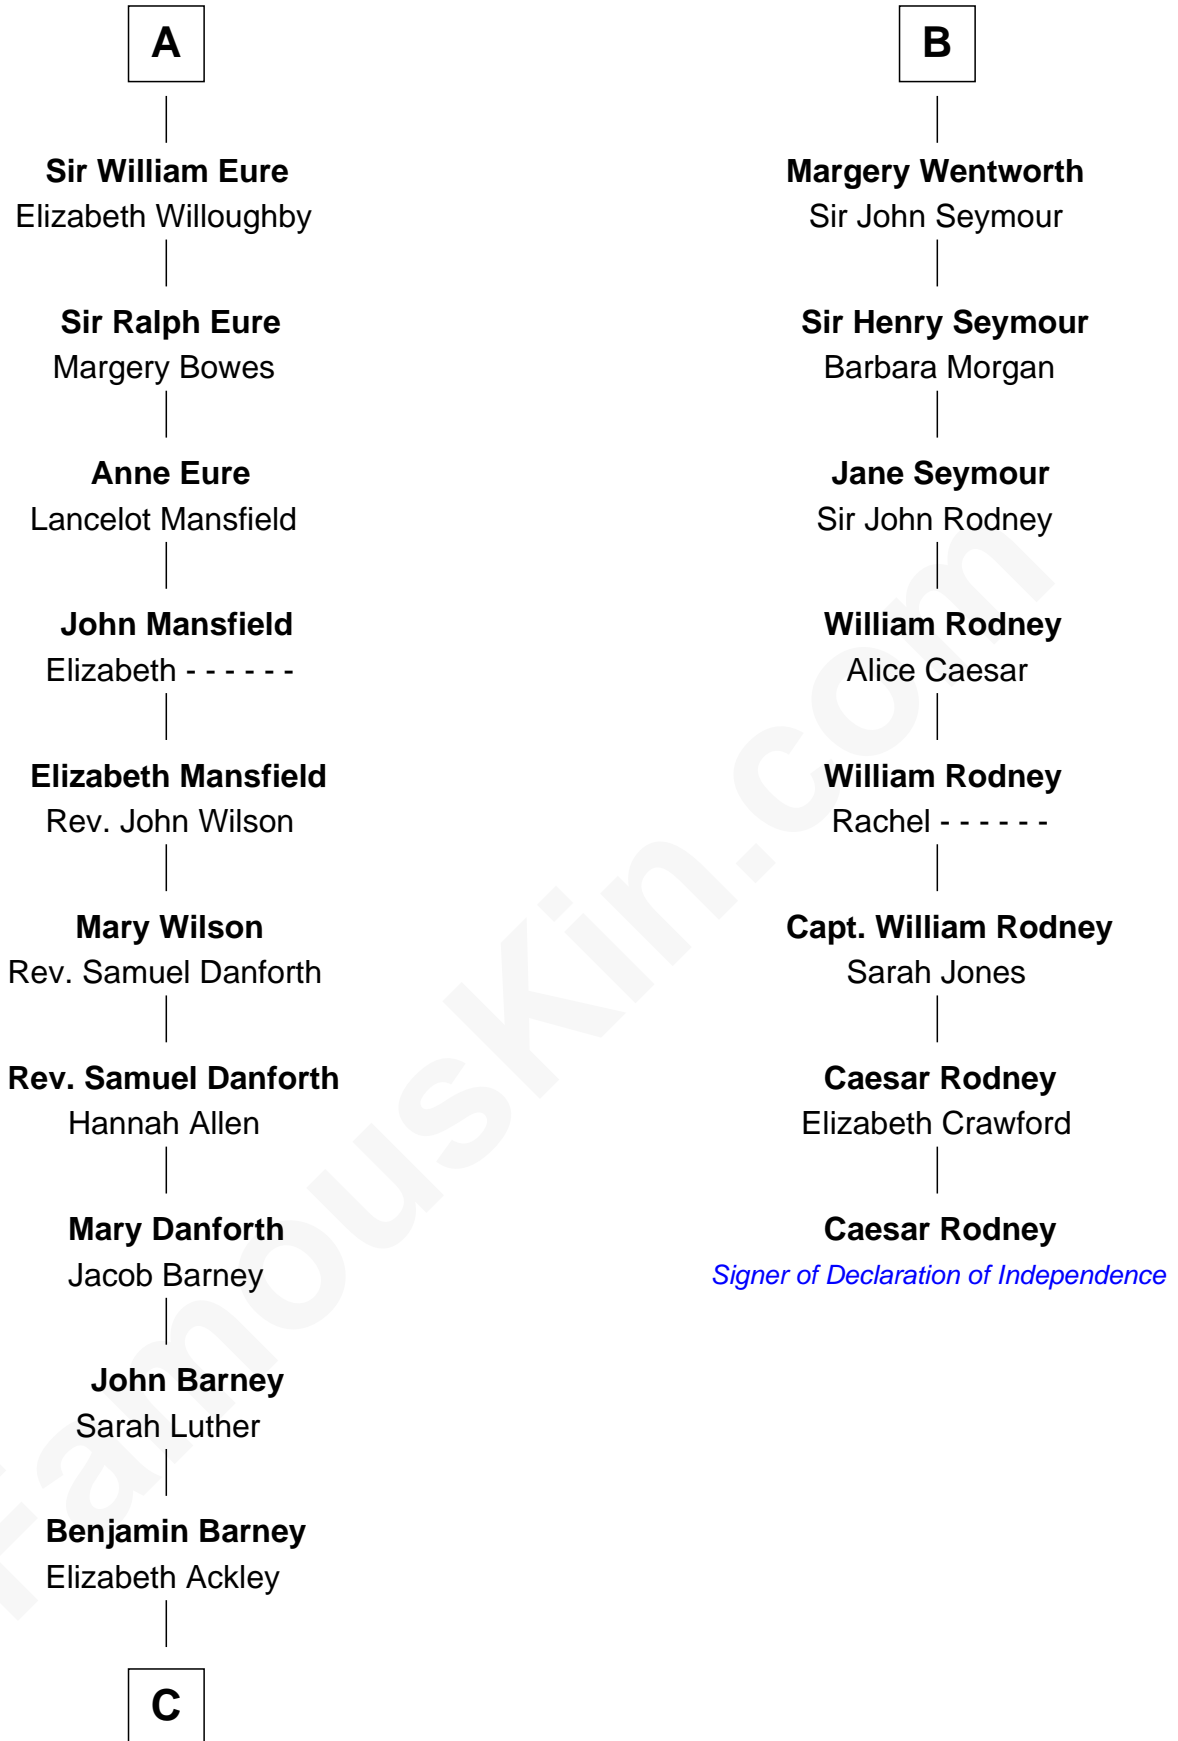

FamousKin.com
Relationship Chart of
Elizabeth Montgomery
TV Actress - "Bewitched"

14th cousin 7 times removed of

Caesar Rodney
Signer of the Declaration of Independence

C

—
Nathan Barney

Hannah Carey

—
Nathan Barney

Mary A. Deverell

—
Mary Weed Barney

Henry Montgomery

—
Henry Montgomery

Elizabeth Bryan Allen

—
Elizabeth Montgomery

TV Actress - "Bewitched"

FamousKin.com