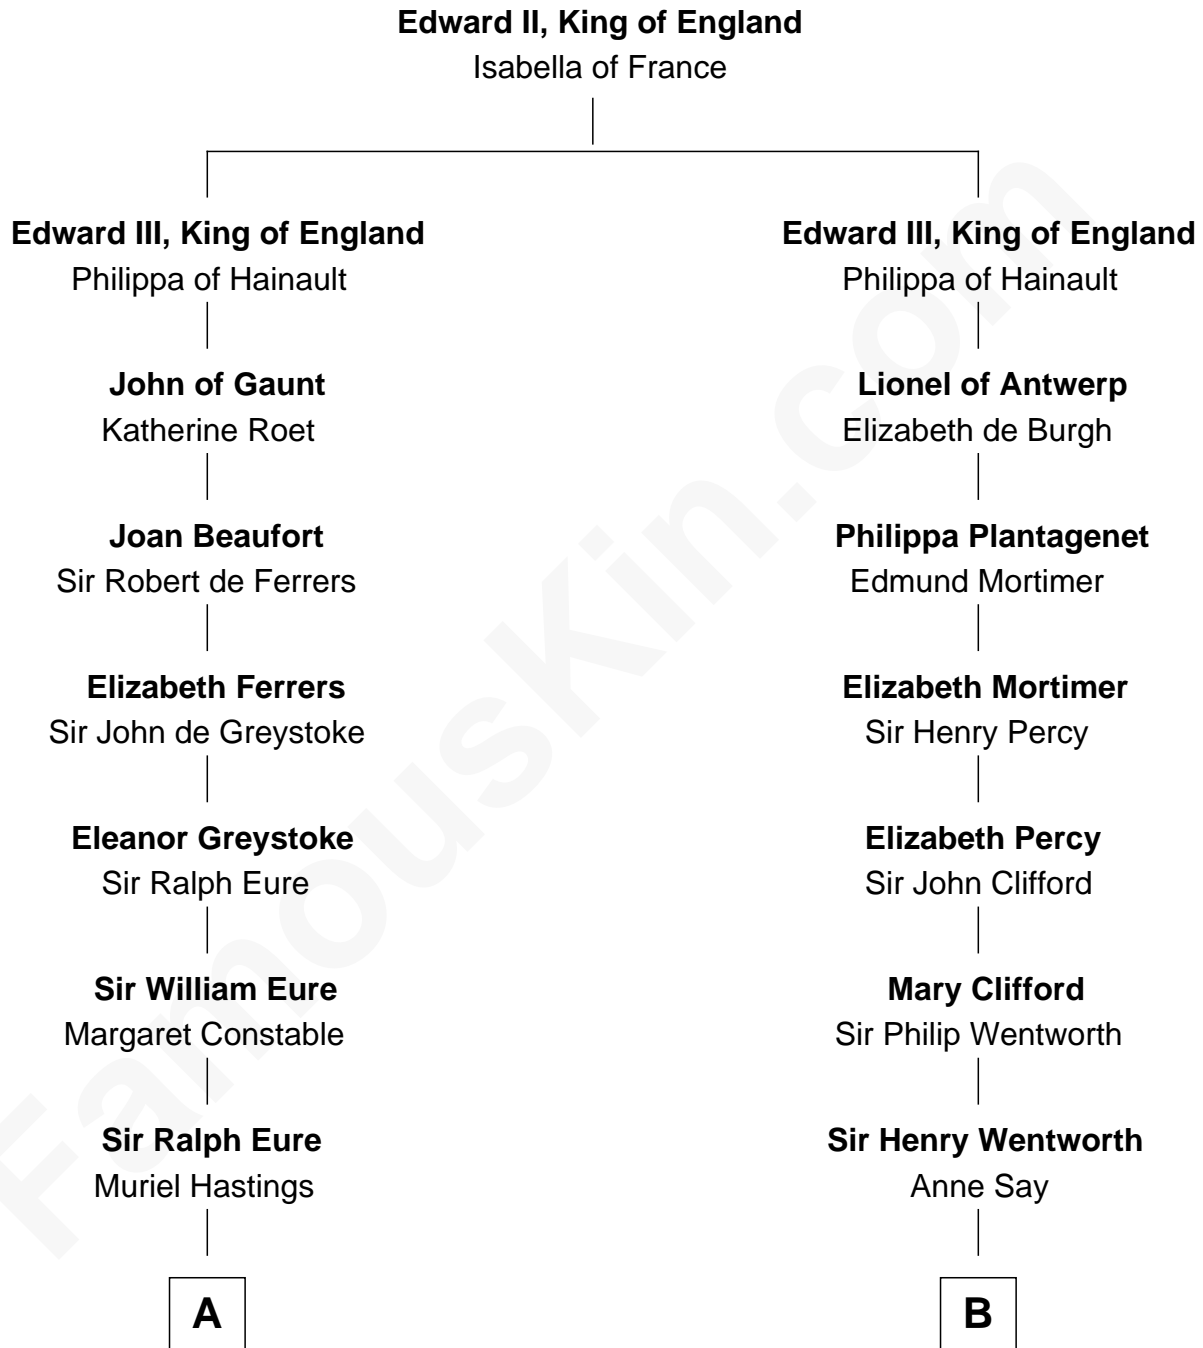

FamousKin.com
Relationship Chart of
Elizabeth Montgomery
TV Actress - "Bewitched"

14th cousin 7 times removed of

Caesar Rodney
Signer of the Declaration of Independence

C

—
Nathan Barney

Hannah Carey

—
Nathan Barney

Mary A. Deverell

—
Mary Weed Barney

Henry Montgomery

—
Henry Montgomery

Elizabeth Bryan Allen

—
Elizabeth Montgomery

TV Actress - "Bewitched"

FamousKin.com