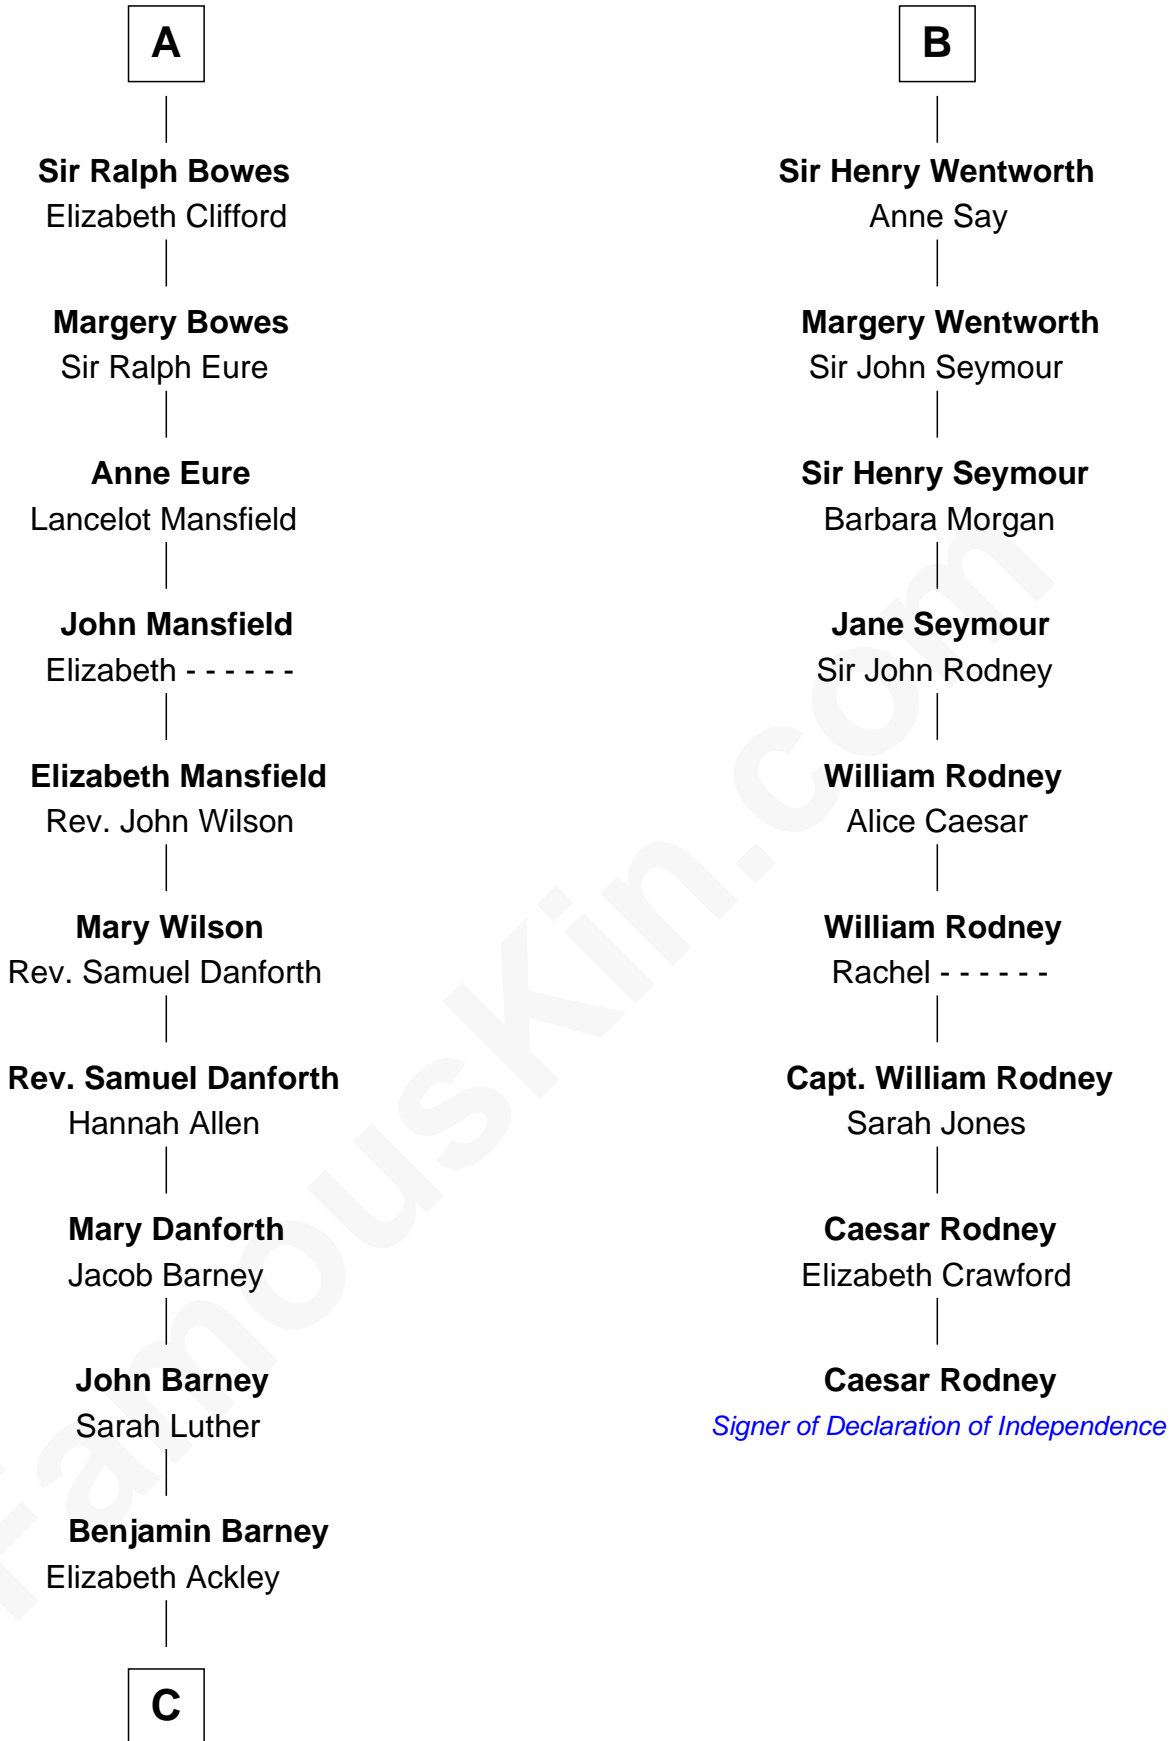

FamousKin.com
Relationship Chart of
Elizabeth Montgomery
 TV Actress - "Bewitched"

15th cousin 6 times removed of

Caesar Rodney
 Signer of the Declaration of Independence

C

—
Nathan Barney

Hannah Carey

—
Nathan Barney

Mary A. Deverell

—
Mary Weed Barney

Henry Montgomery

—
Henry Montgomery

Elizabeth Bryan Allen

—
Elizabeth Montgomery

TV Actress - "Bewitched"

FamousKin.com