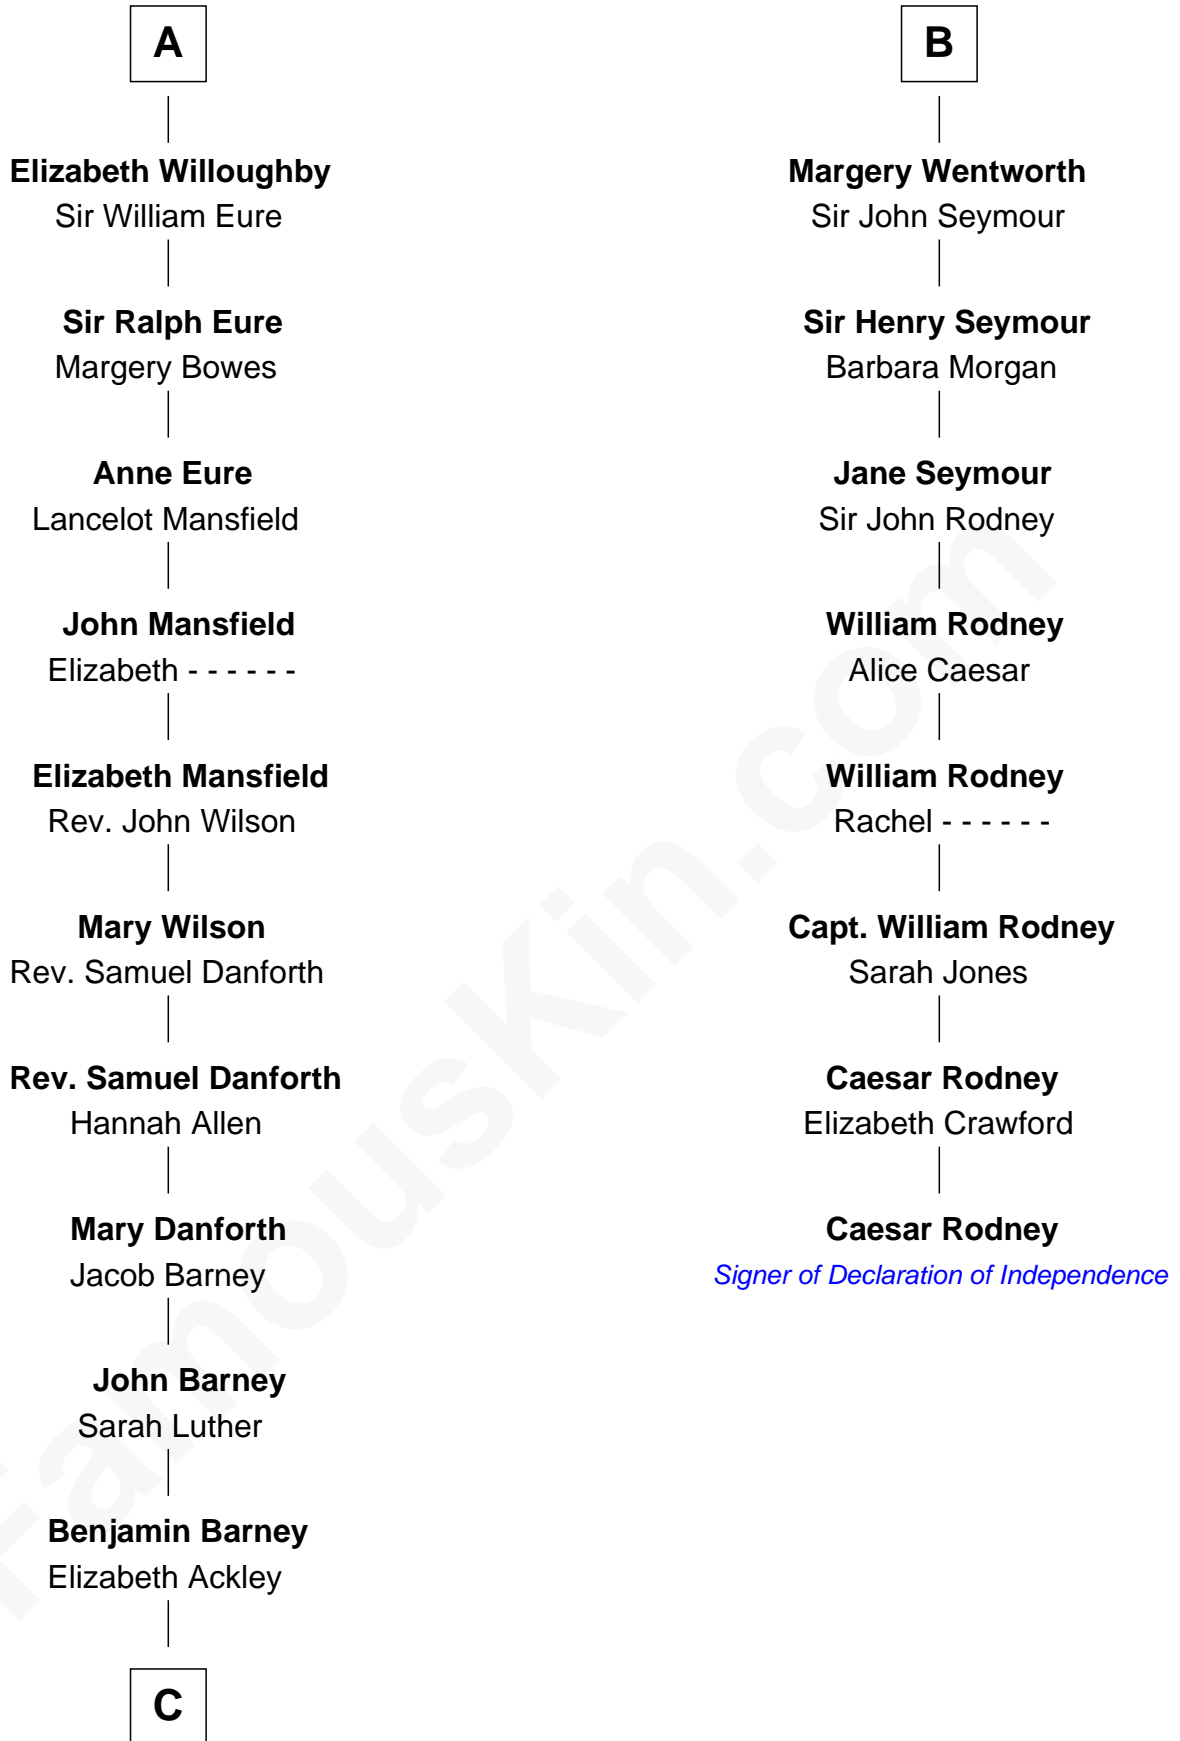

FamousKin.com
Relationship Chart of
Elizabeth Montgomery
 TV Actress - "Bewitched"

14th cousin 7 times removed of

Caesar Rodney
 Signer of the Declaration of Independence

C

—
Nathan Barney

Hannah Carey

—
Nathan Barney

Mary A. Deverell

—
Mary Weed Barney

Henry Montgomery

—
Henry Montgomery

Elizabeth Bryan Allen

—
Elizabeth Montgomery

TV Actress - "Bewitched"

FamousKin.com