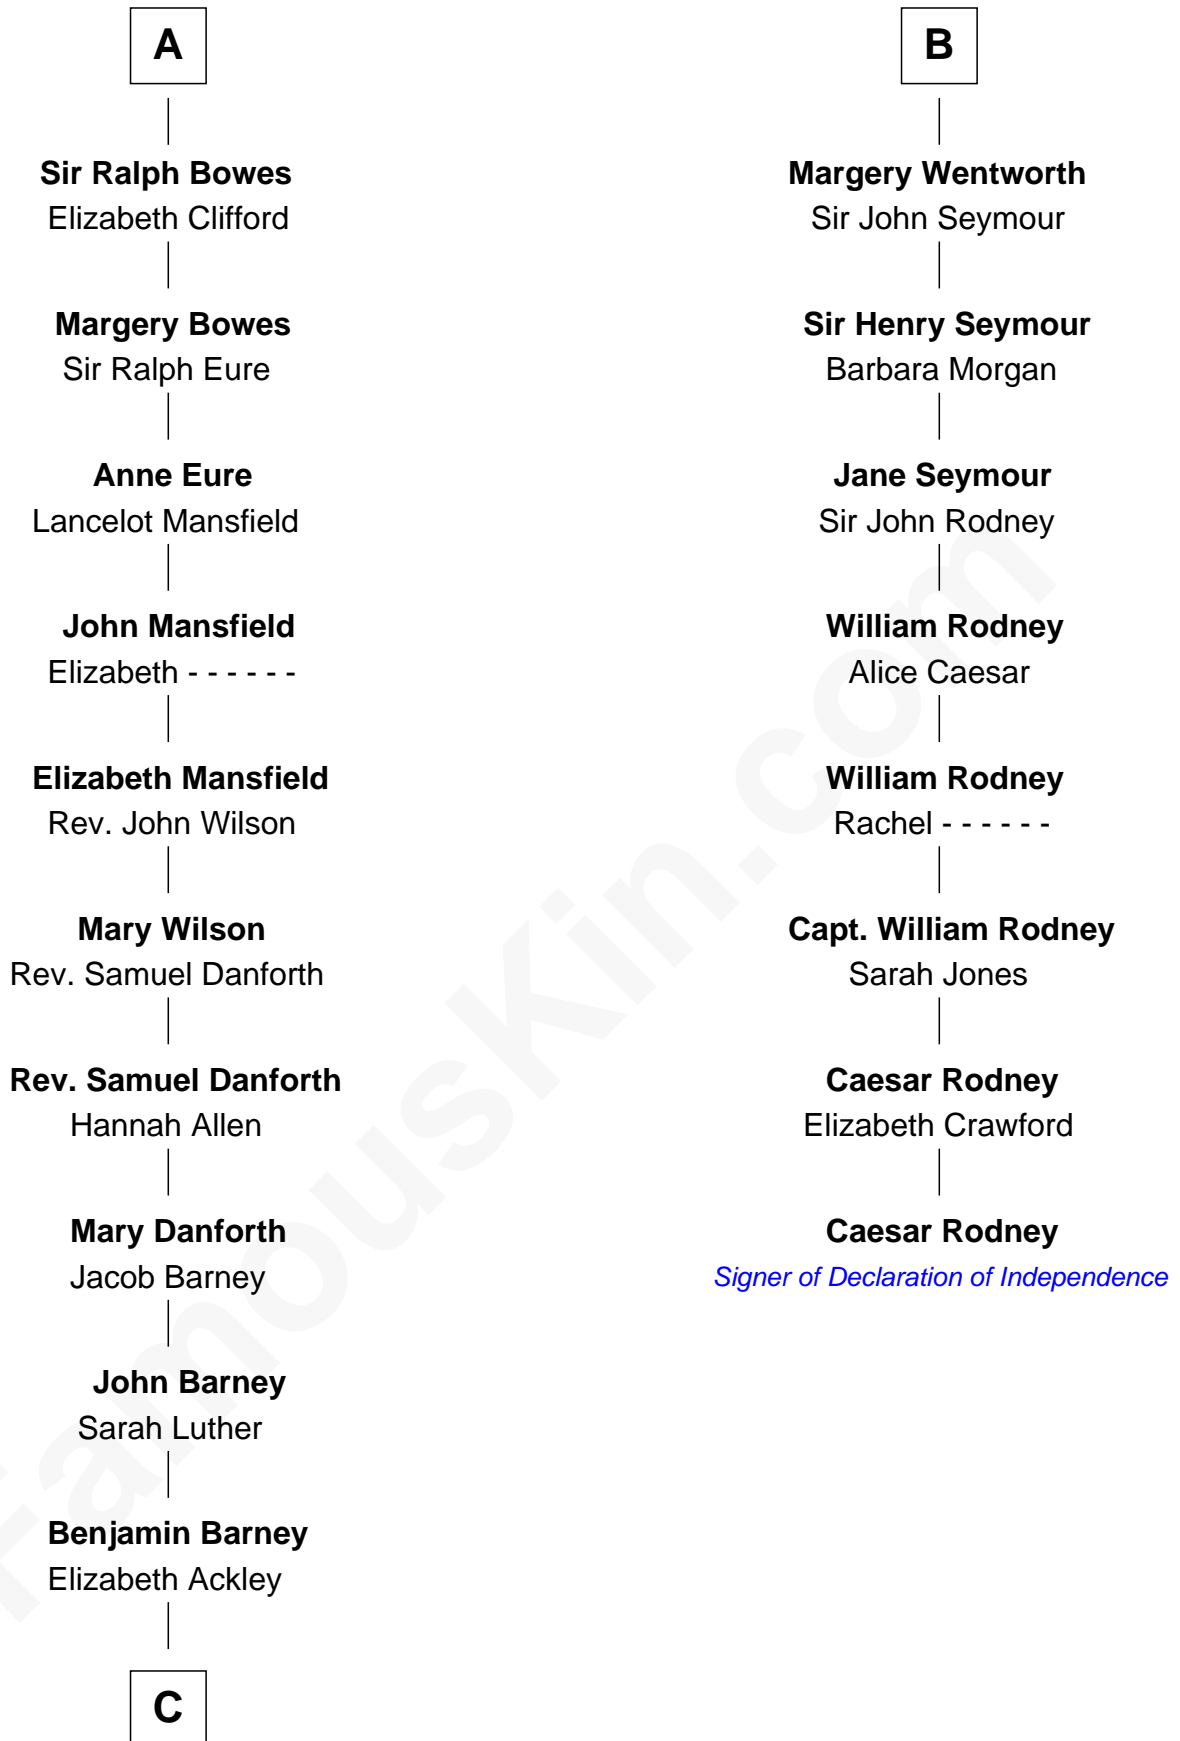

FamousKin.com
Relationship Chart of
Elizabeth Montgomery
 TV Actress - "Bewitched"

14th cousin 7 times removed of

Caesar Rodney
 Signer of the Declaration of Independence

C

—
Nathan Barney

Hannah Carey

—
Nathan Barney

Mary A. Deverell

—
Mary Weed Barney

Henry Montgomery

—
Henry Montgomery

Elizabeth Bryan Allen

—
Elizabeth Montgomery

TV Actress - "Bewitched"

FamousKin.com