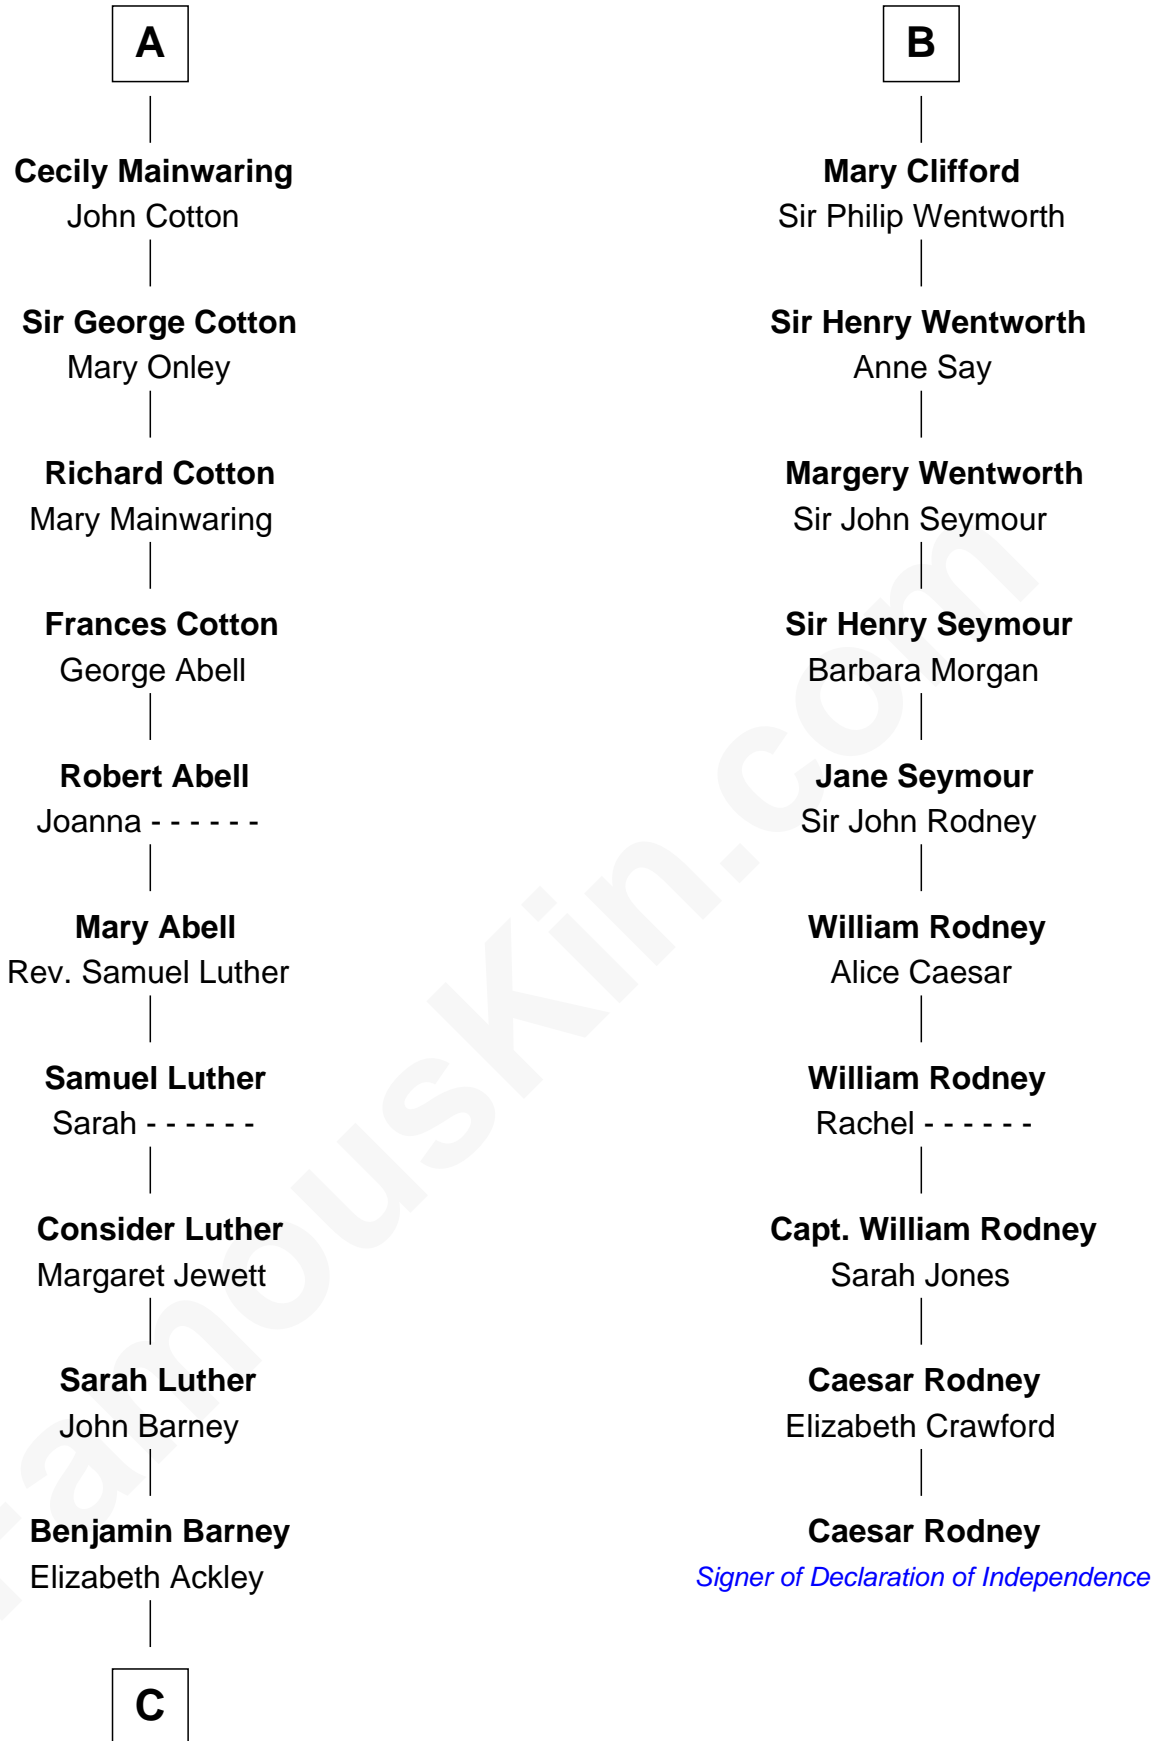

FamousKin.com
Relationship Chart of
Elizabeth Montgomery
TV Actress - "Bewitched"

16th cousin 5 times removed of

Caesar Rodney
Signer of the Declaration of Independence

C

—
Nathan Barney

Hannah Carey

—
Nathan Barney

Mary A. Deverell

—
Mary Weed Barney

Henry Montgomery

—
Henry Montgomery

Elizabeth Bryan Allen

—
Elizabeth Montgomery

TV Actress - "Bewitched"

FamousKin.com