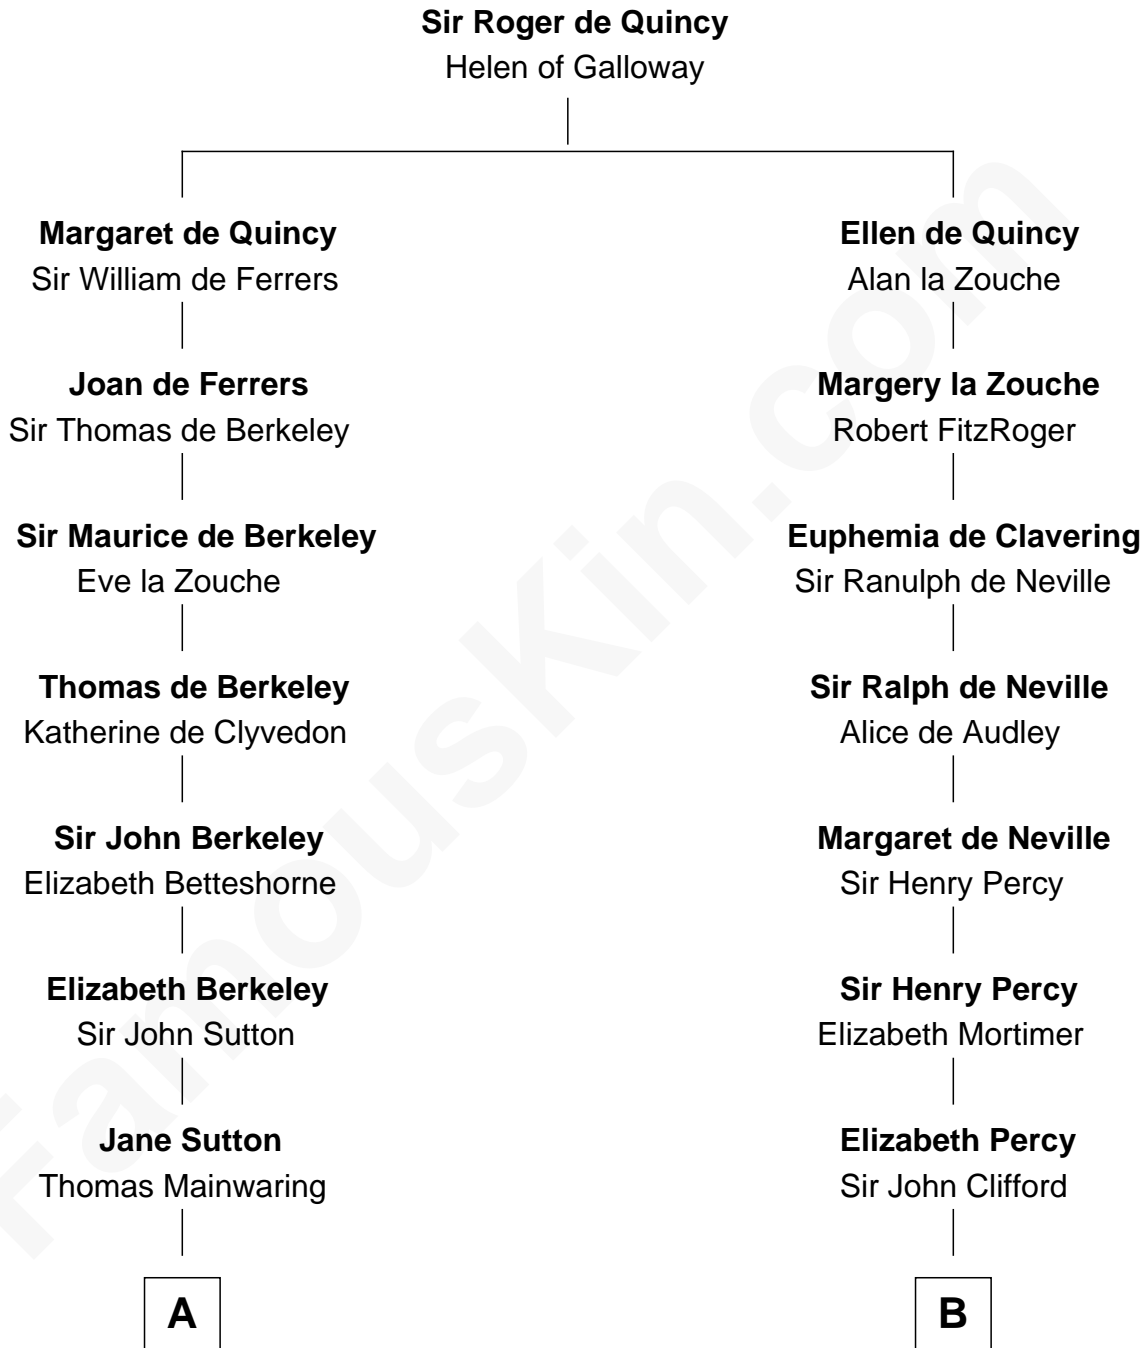

FamousKin.com
Relationship Chart of
Elizabeth Montgomery
TV Actress - "Bewitched"

16th cousin 5 times removed of

Caesar Rodney
Signer of the Declaration of Independence

C

—
Nathan Barney

Hannah Carey

—
Nathan Barney

Mary A. Deverell

—
Mary Weed Barney

Henry Montgomery

—
Henry Montgomery

Elizabeth Bryan Allen

—
Elizabeth Montgomery

TV Actress - "Bewitched"

FamousKin.com