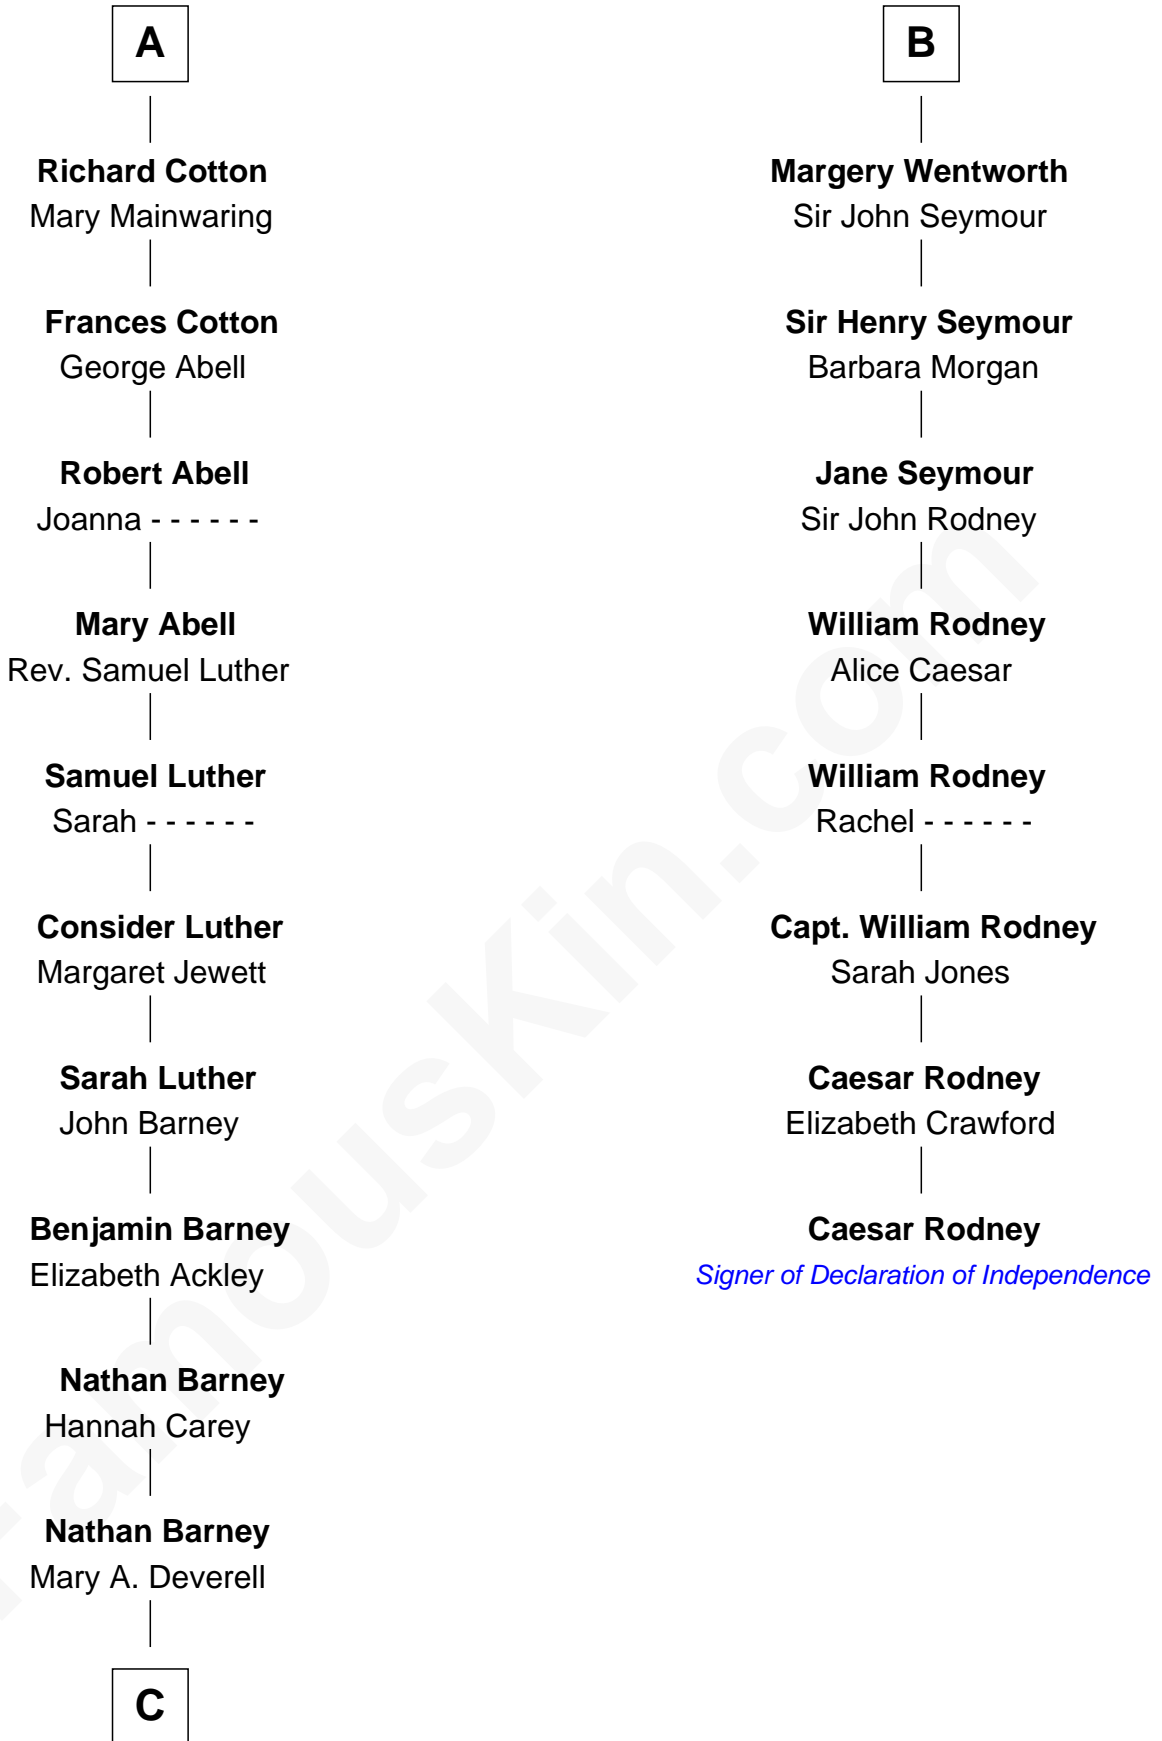

FamousKin.com
Relationship Chart of
Elizabeth Montgomery
 TV Actress - "Bewitched"

14th cousin 5 times removed of

Caesar Rodney
 Signer of the Declaration of Independence

C

—
Mary Weed Barney

Henry Montgomery

—
Henry Montgomery

Elizabeth Bryan Allen

—
Elizabeth Montgomery

TV Actress - "Bewitched"

FamousKin.com