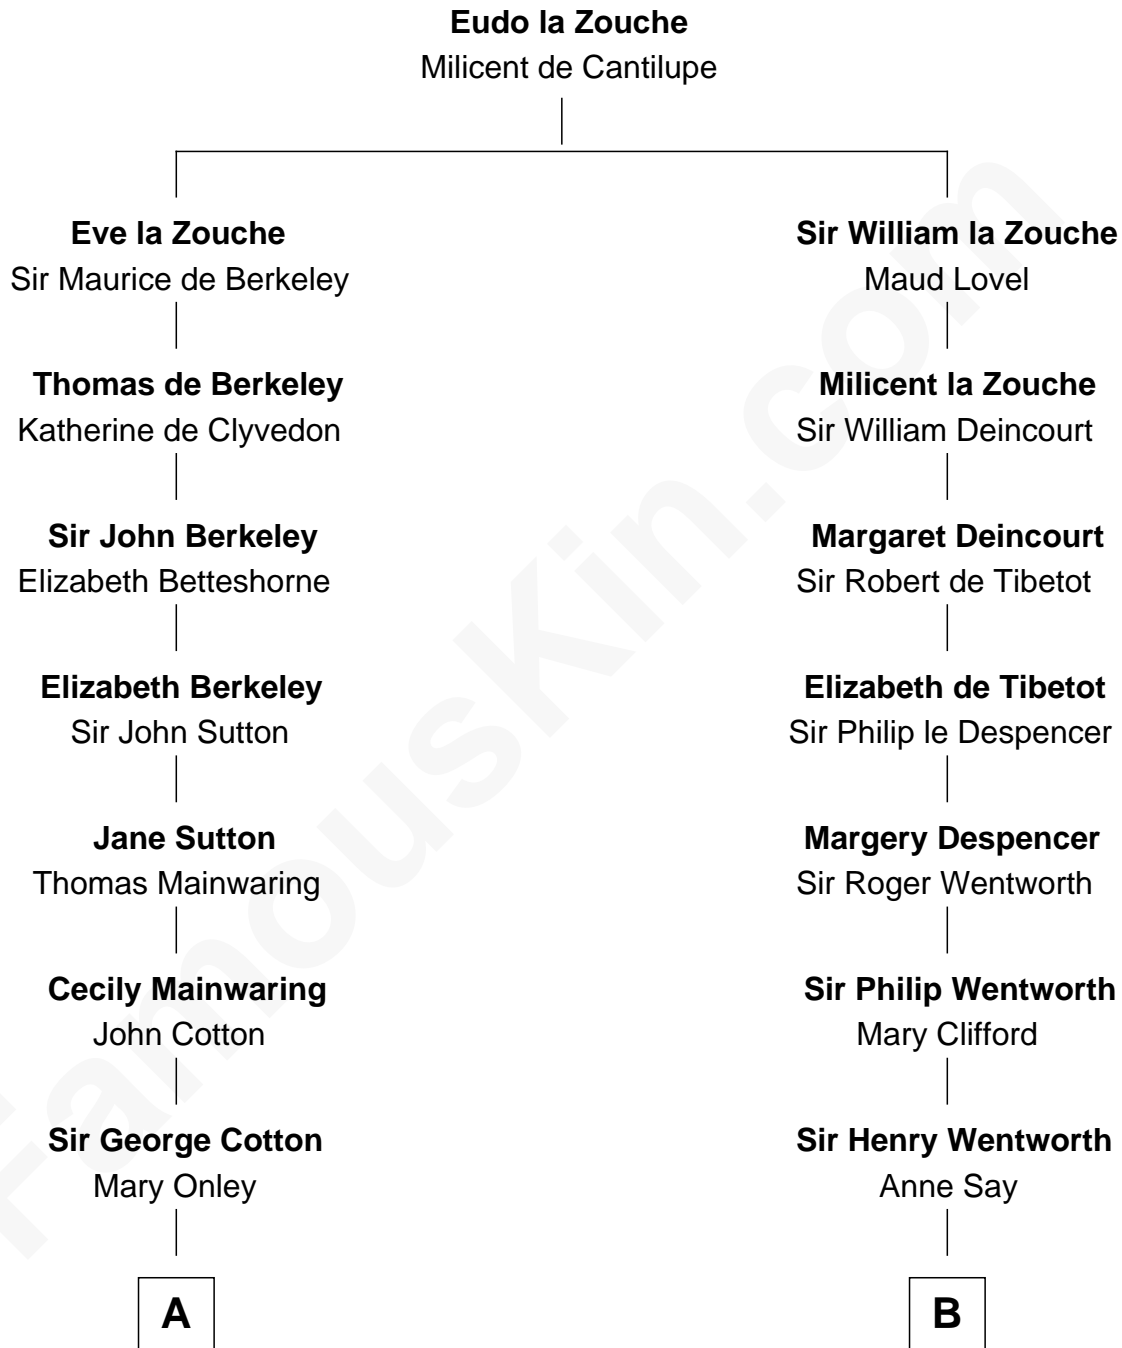

FamousKin.com
Relationship Chart of
Elizabeth Montgomery
 TV Actress - "Bewitched"

14th cousin 5 times removed of

Caesar Rodney
 Signer of the Declaration of Independence

C

—
Mary Weed Barney

Henry Montgomery

—
Henry Montgomery

Elizabeth Bryan Allen

—
Elizabeth Montgomery

TV Actress - "Bewitched"

FamousKin.com