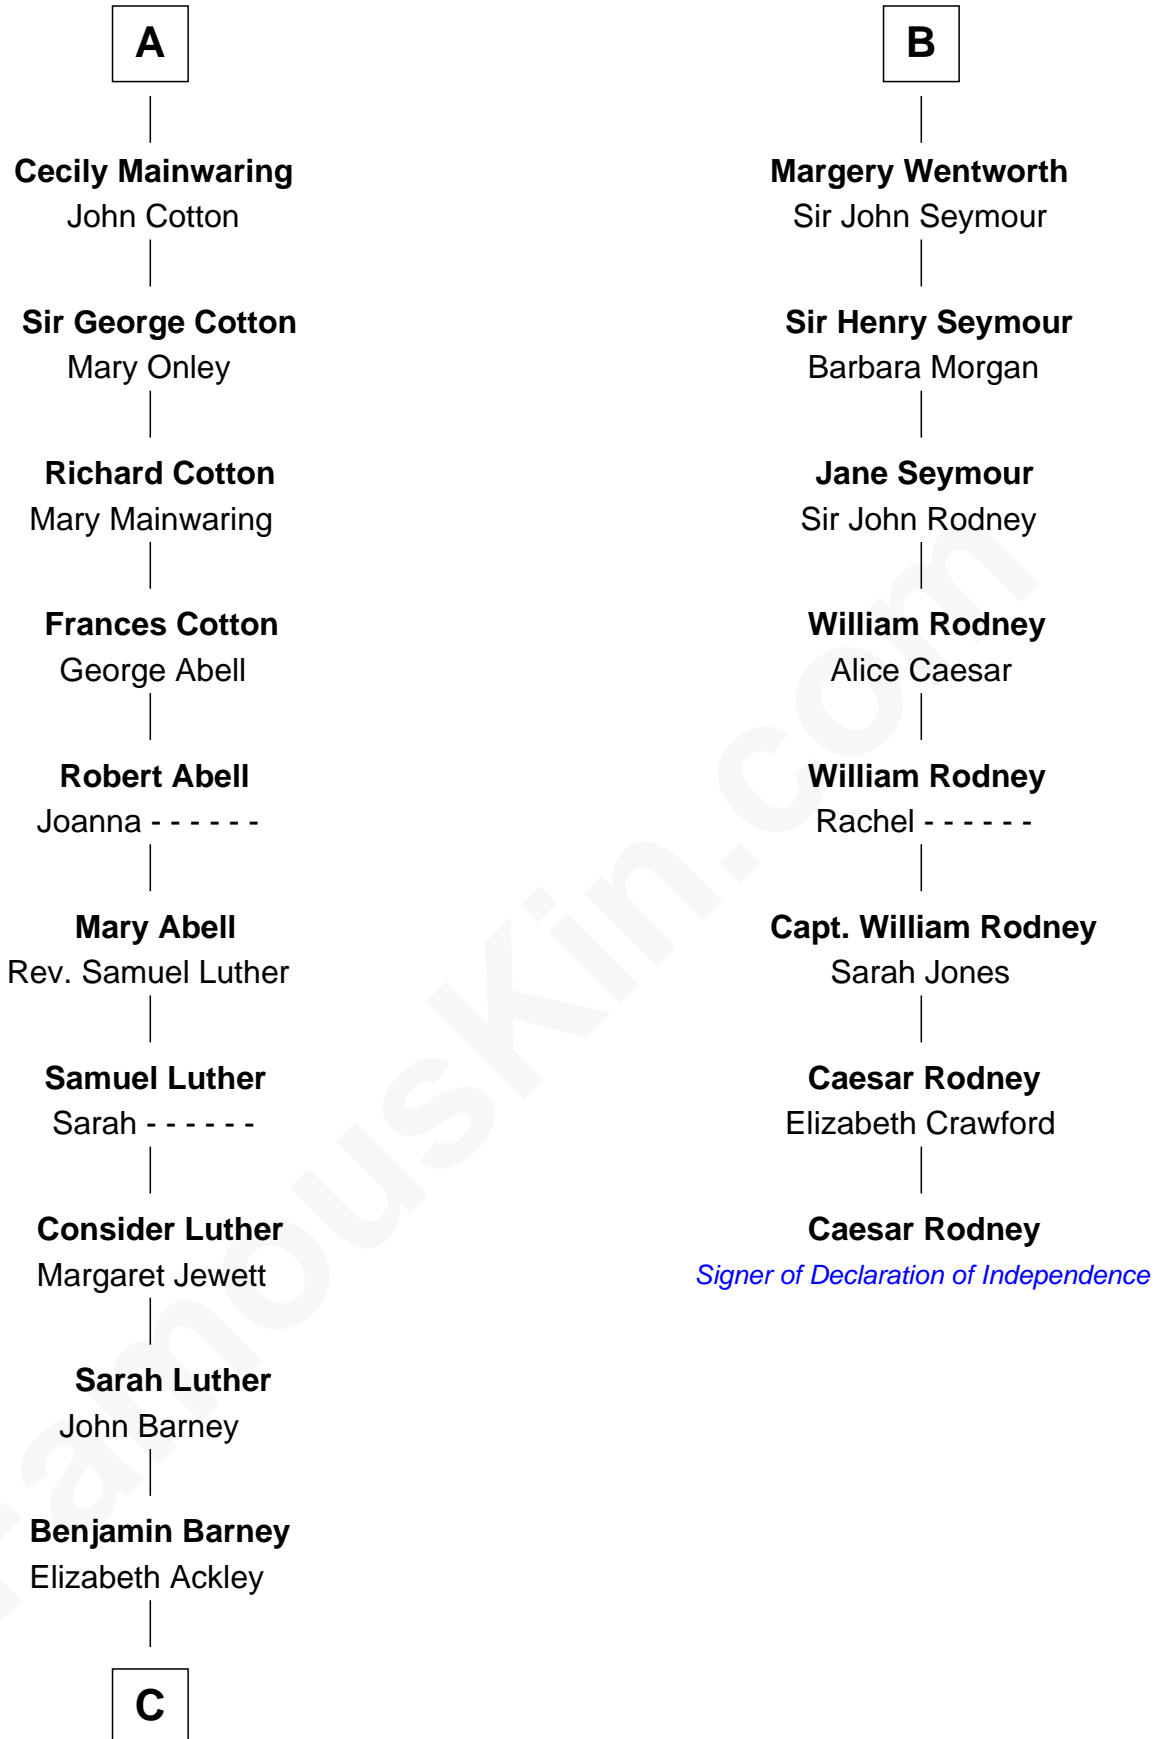

FamousKin.com
Relationship Chart of
Elizabeth Montgomery
TV Actress - "Bewitched"

14th cousin 7 times removed of

Caesar Rodney
Signer of the Declaration of Independence

C

—
Nathan Barney

Hannah Carey

—
Nathan Barney

Mary A. Deverell

—
Mary Weed Barney

Henry Montgomery

—
Henry Montgomery

Elizabeth Bryan Allen

—
Elizabeth Montgomery

TV Actress - "Bewitched"

FamousKin.com