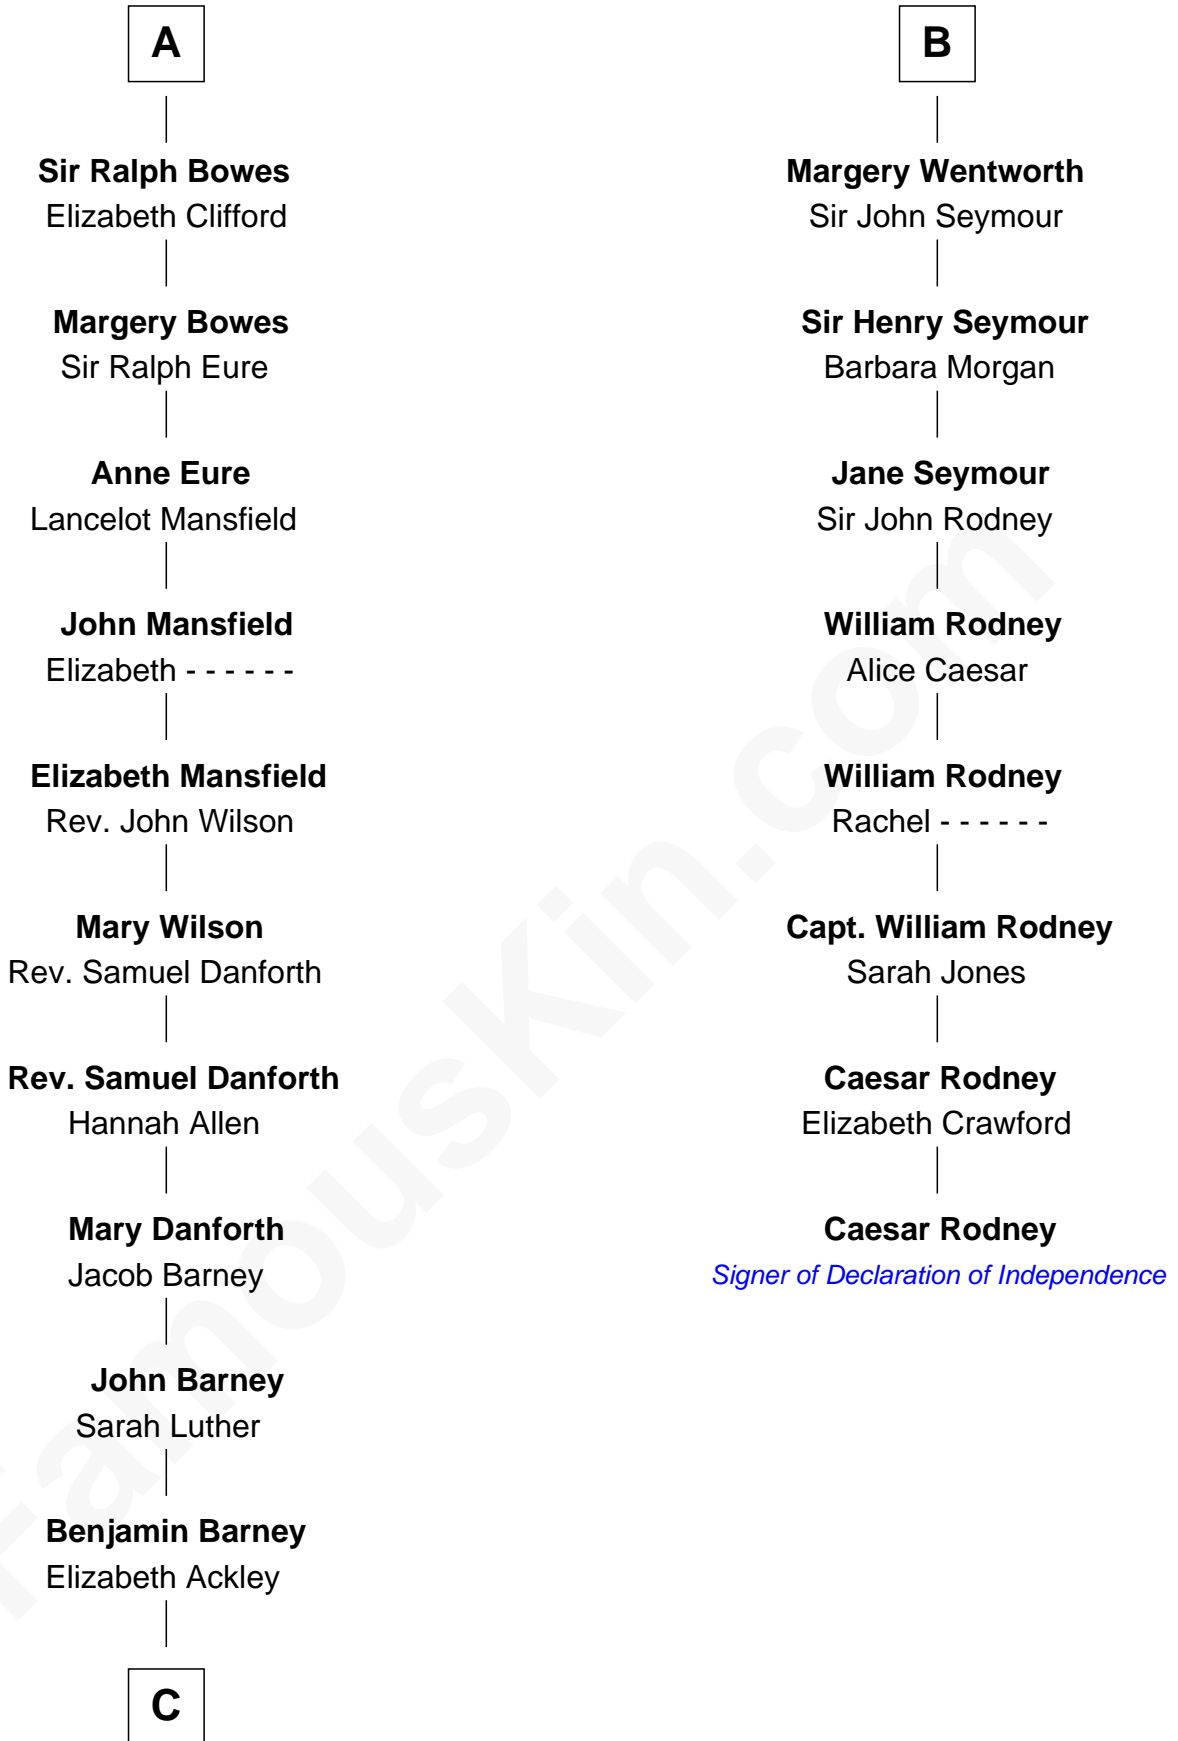

FamousKin.com
Relationship Chart of
Elizabeth Montgomery
 TV Actress - "Bewitched"

14th cousin 7 times removed of

Caesar Rodney
 Signer of the Declaration of Independence

C

—
Nathan Barney

Hannah Carey

—
Nathan Barney

Mary A. Deverell

—
Mary Weed Barney

Henry Montgomery

—
Henry Montgomery

Elizabeth Bryan Allen

—
Elizabeth Montgomery

TV Actress - "Bewitched"

FamousKin.com