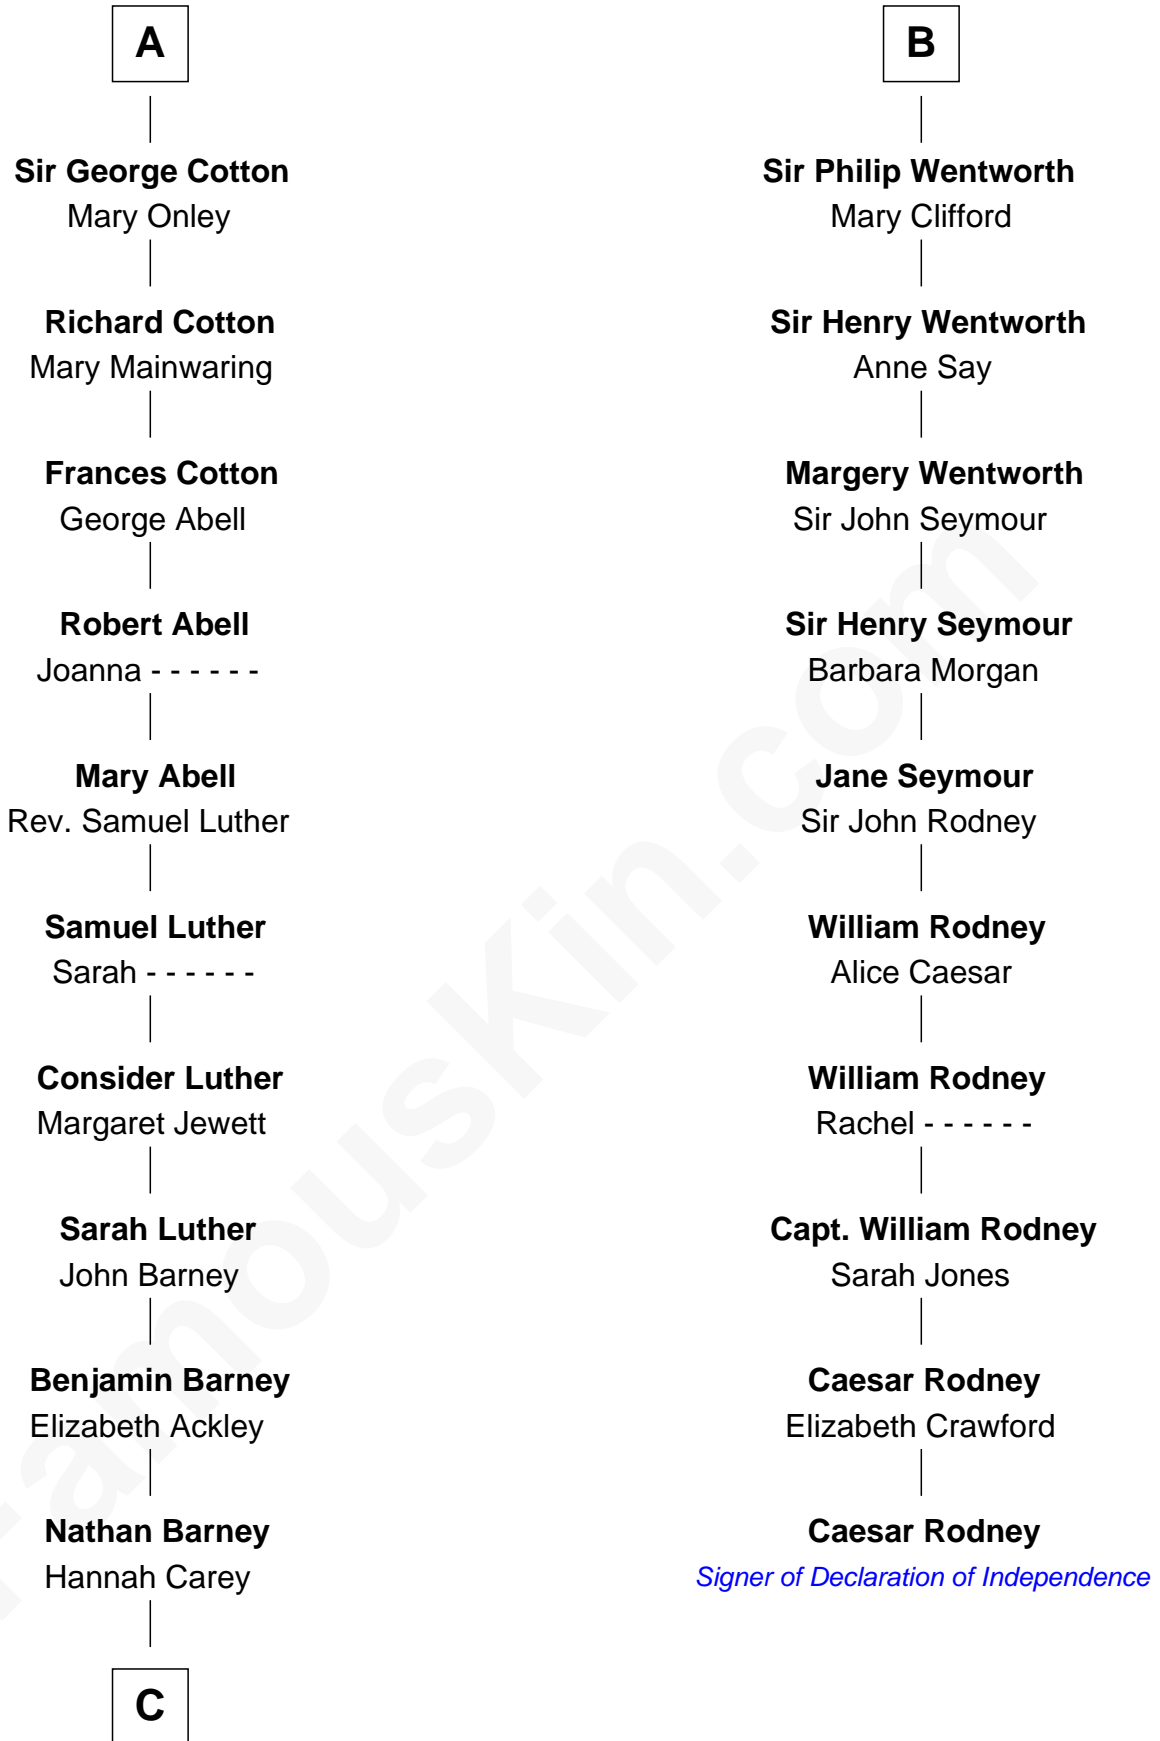

FamousKin.com
Relationship Chart of
Elizabeth Montgomery
TV Actress - "Bewitched"

16th cousin 4 times removed of

Caesar Rodney
Signer of the Declaration of Independence

C

—
Nathan Barney
Mary A. Deverell

—
Mary Weed Barney
Henry Montgomery

—
Henry Montgomery
Elizabeth Bryan Allen

—
Elizabeth Montgomery
TV Actress - "Bewitched"

FamousKin.com