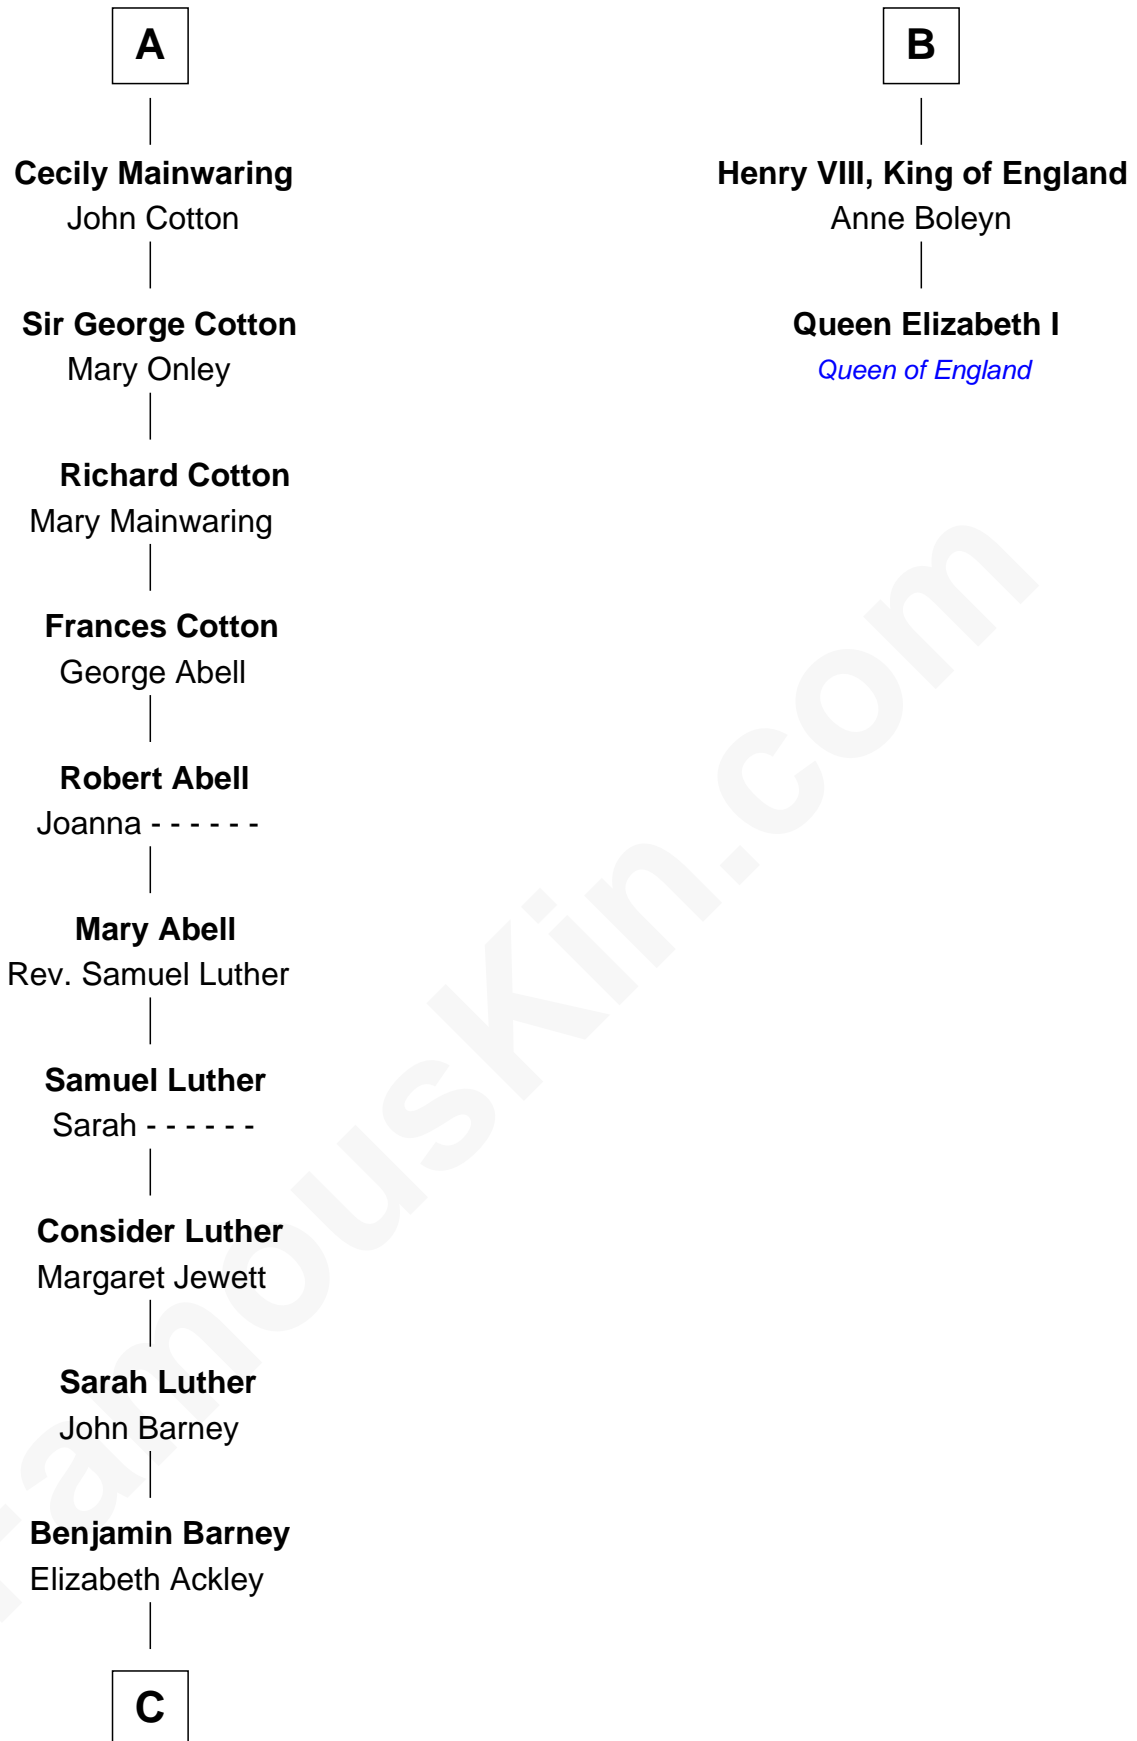

**FamousKin.com**  
**Relationship Chart of**  
**Elizabeth Montgomery**  
*TV Actress - "Bewitched"*

**8th cousin 13 times removed of**  
**Queen Elizabeth I**  
*Queen of England*

**C**

—  
**Nathan Barney**  
Hannah Carey

—  
**Nathan Barney**  
Mary A. Deverell

—  
**Mary Weed Barney**  
Henry Montgomery

—  
**Henry Montgomery**  
Elizabeth Bryan Allen

—  
**Elizabeth Montgomery**  
*TV Actress - "Bewitched"*

FamousKin.com