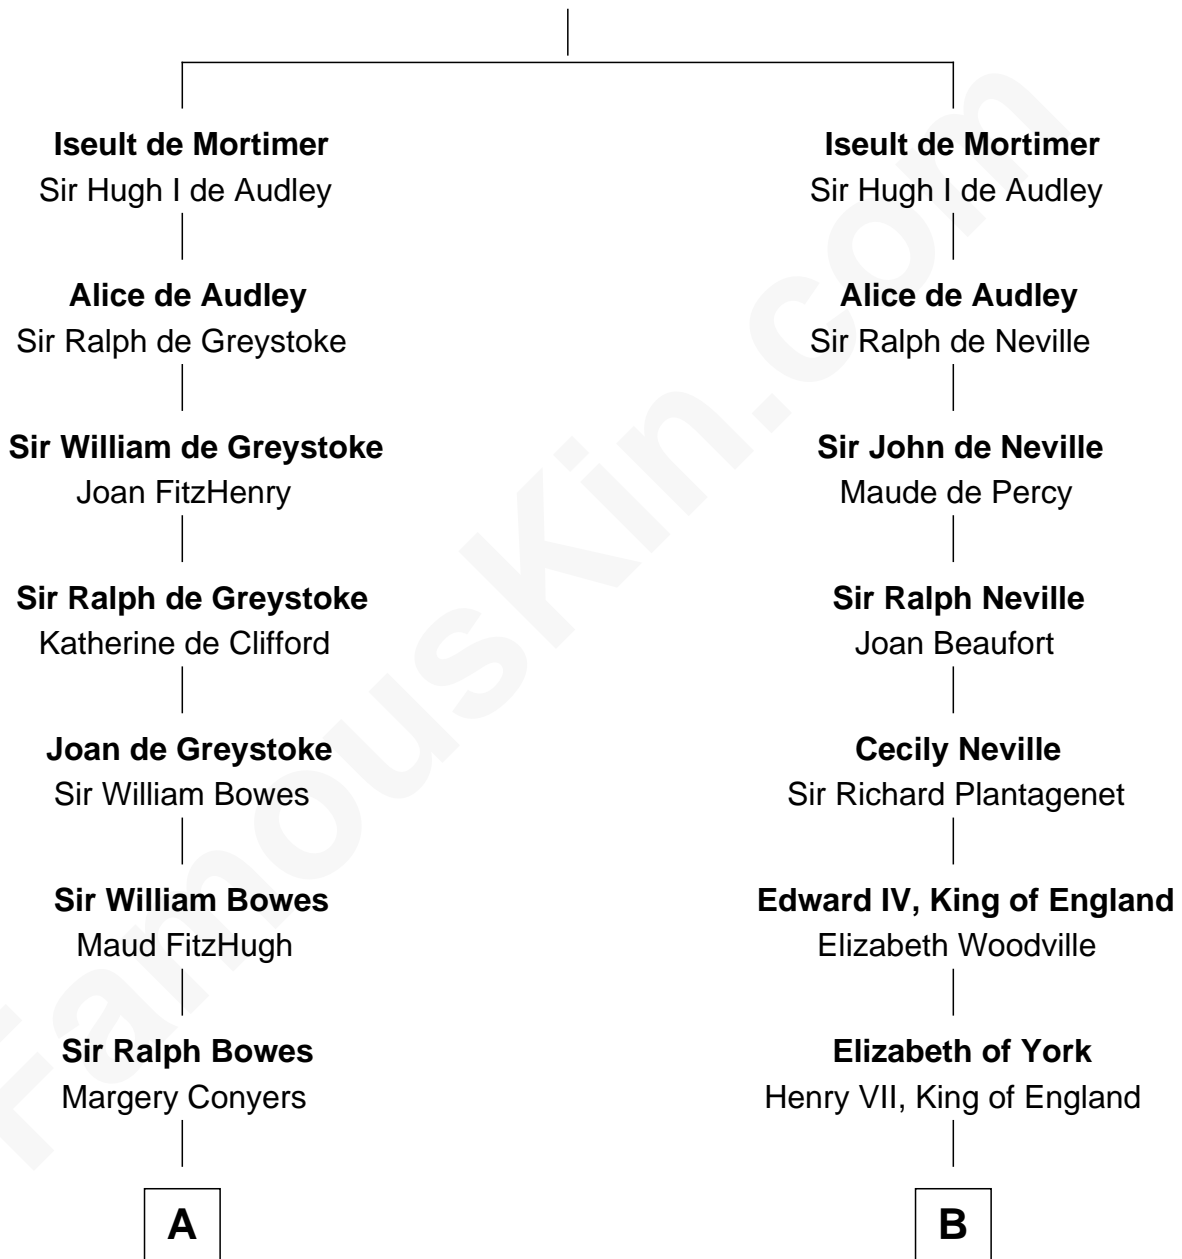

FamousKin.com

Relationship Chart of

Elizabeth Montgomery

TV Actress - "Bewitched"

8th cousin 13 times removed of

Queen Elizabeth I

Queen of England

Sir Edmund Mortimer

Margaret de Fiennes

C

—
Nathan Barney

Hannah Carey

—
Nathan Barney

Mary A. Deverell

—
Mary Weed Barney

Henry Montgomery

—
Henry Montgomery

Elizabeth Bryan Allen

—
Elizabeth Montgomery

TV Actress - "Bewitched"

FamousKin.com