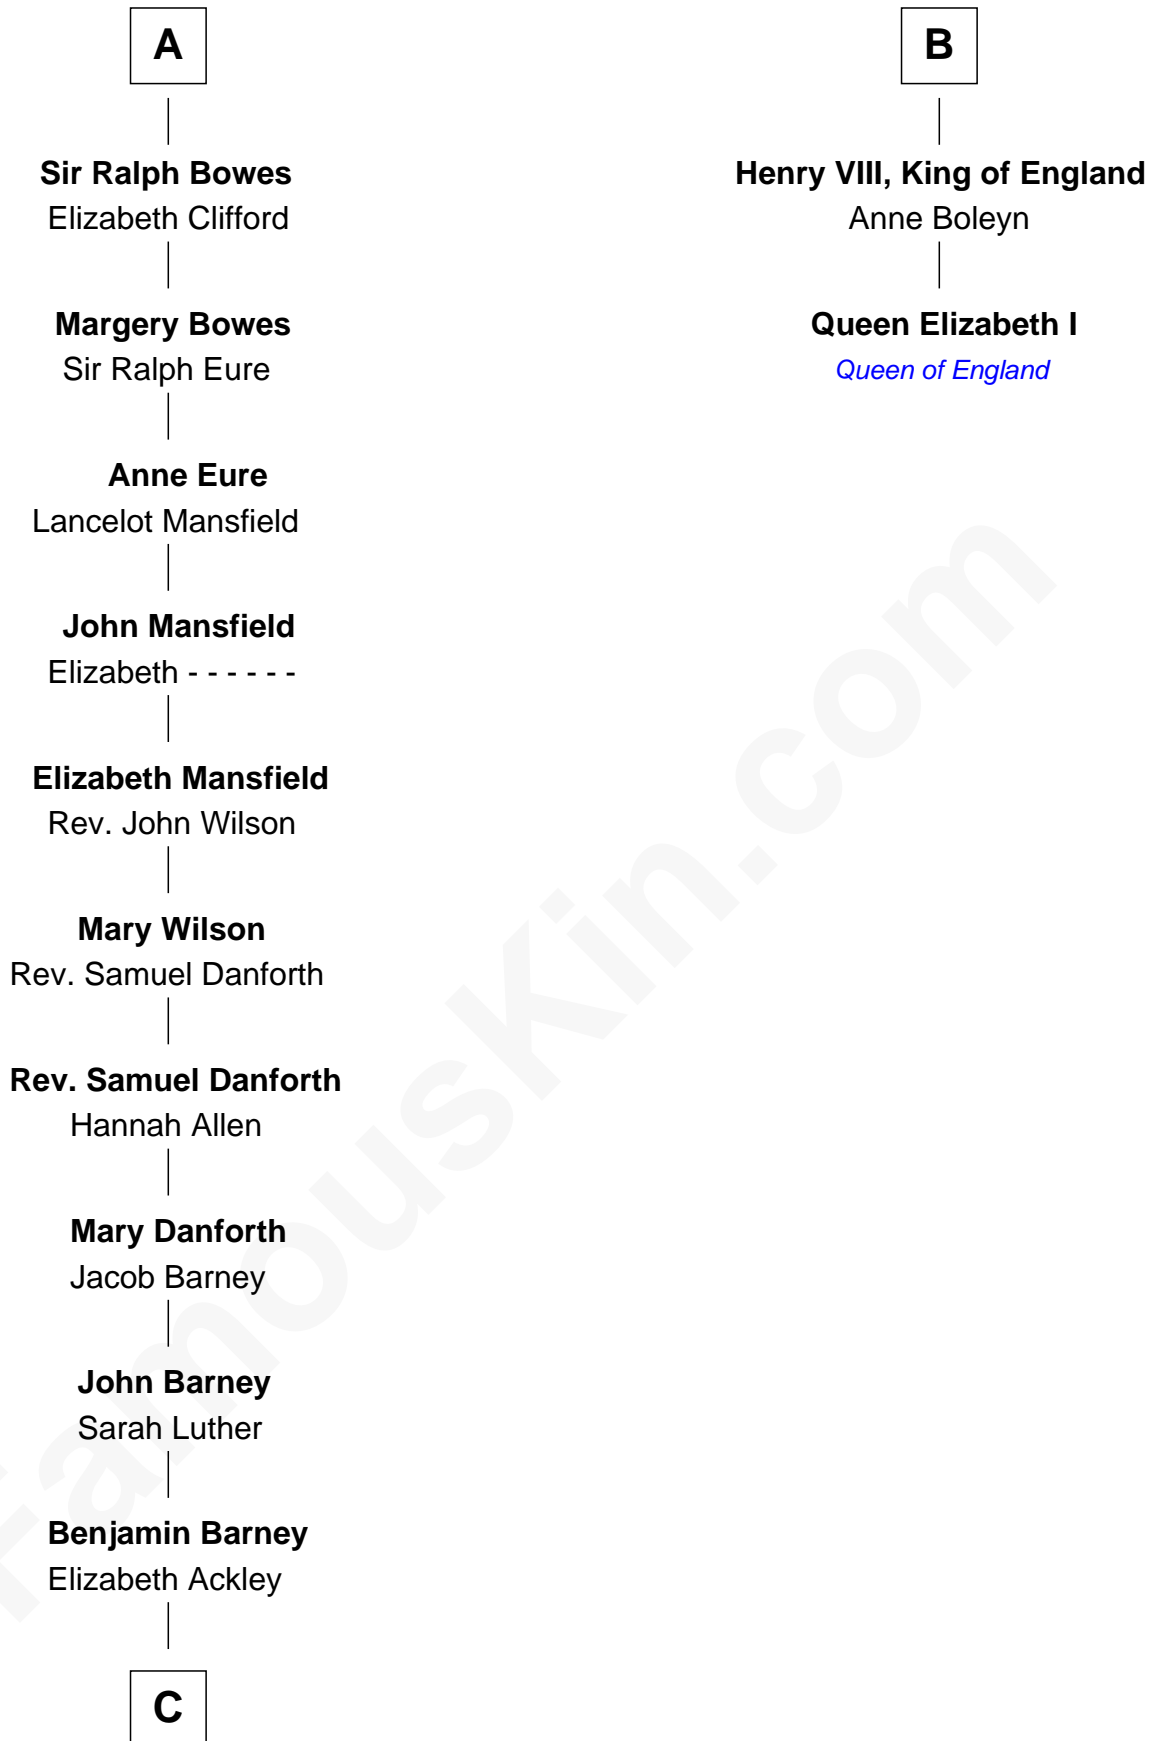

FamousKin.com

Relationship Chart of

Elizabeth Montgomery

TV Actress - "Bewitched"

8th cousin 13 times removed of

Queen Elizabeth I

Queen of England

Sir Edmund Mortimer

Margaret de Fiennes

C

—
Nathan Barney

Hannah Carey

—
Nathan Barney

Mary A. Deverell

—
Mary Weed Barney

Henry Montgomery