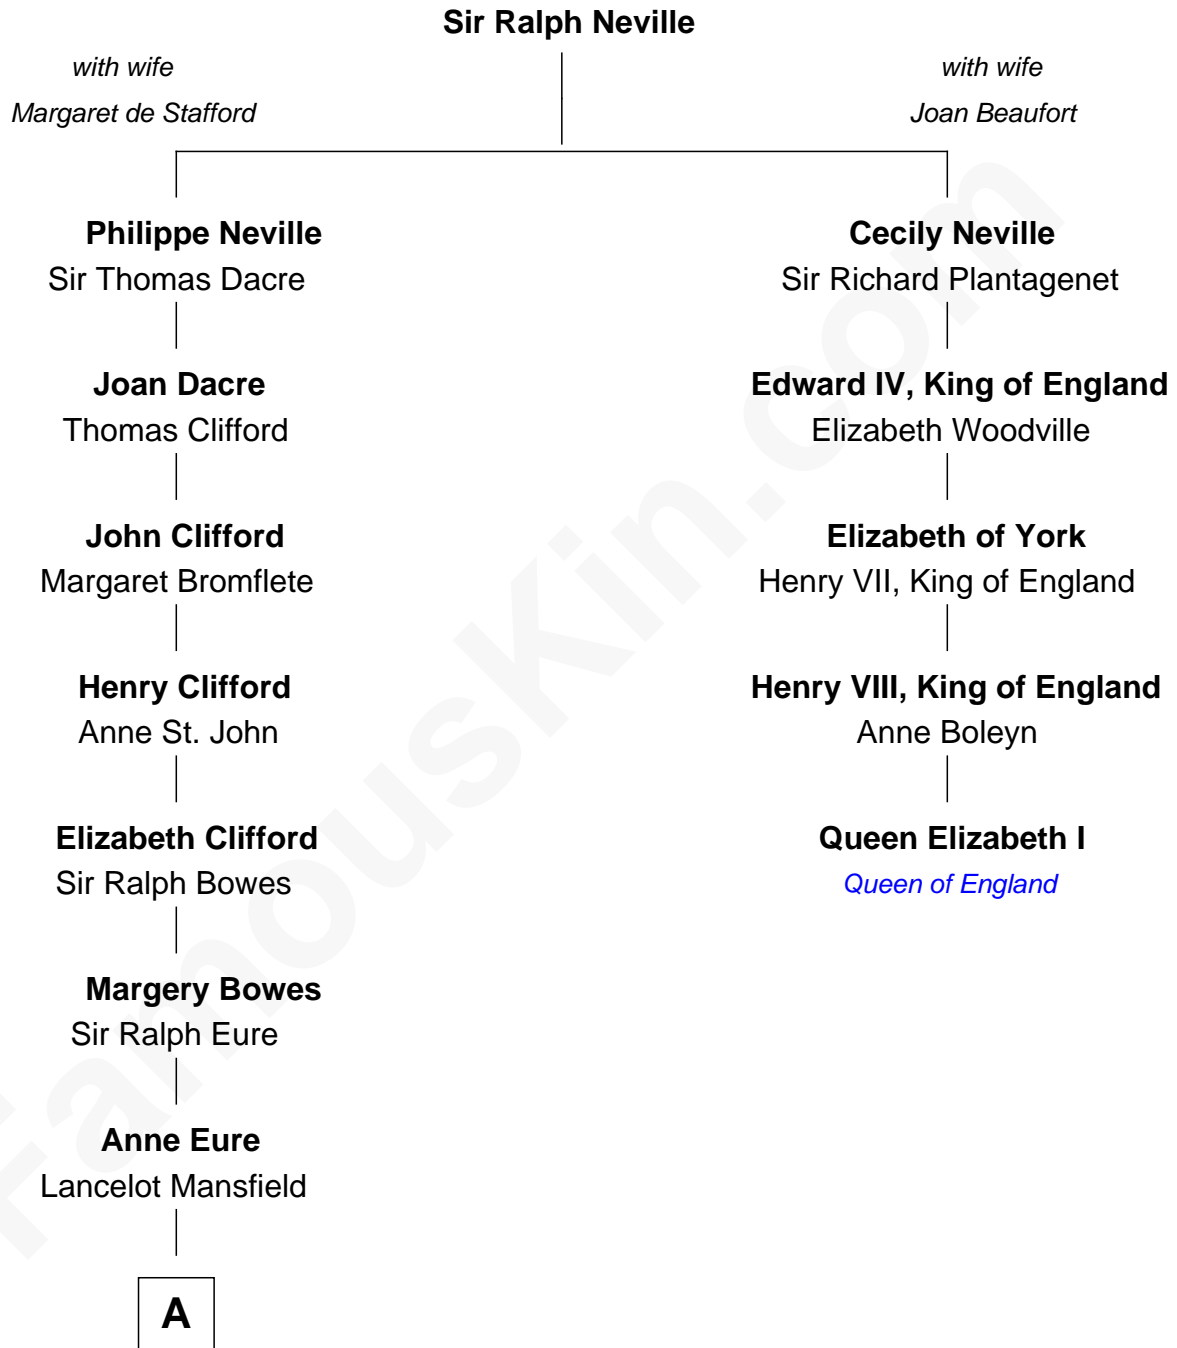

FamousKin.com
Relationship Chart of
Elizabeth Montgomery
TV Actress - "Bewitched"

4th cousin 14 times removed of

Queen Elizabeth I
Queen of England

A

John Mansfield
Elizabeth - - - - -

Elizabeth Mansfield
Rev. John Wilson

Mary Wilson
Rev. Samuel Danforth

Rev. Samuel Danforth
Hannah Allen

Mary Danforth
Jacob Barney

John Barney
Sarah Luther

Benjamin Barney
Elizabeth Ackley

Nathan Barney
Hannah Carey

Nathan Barney
Mary A. Deverell