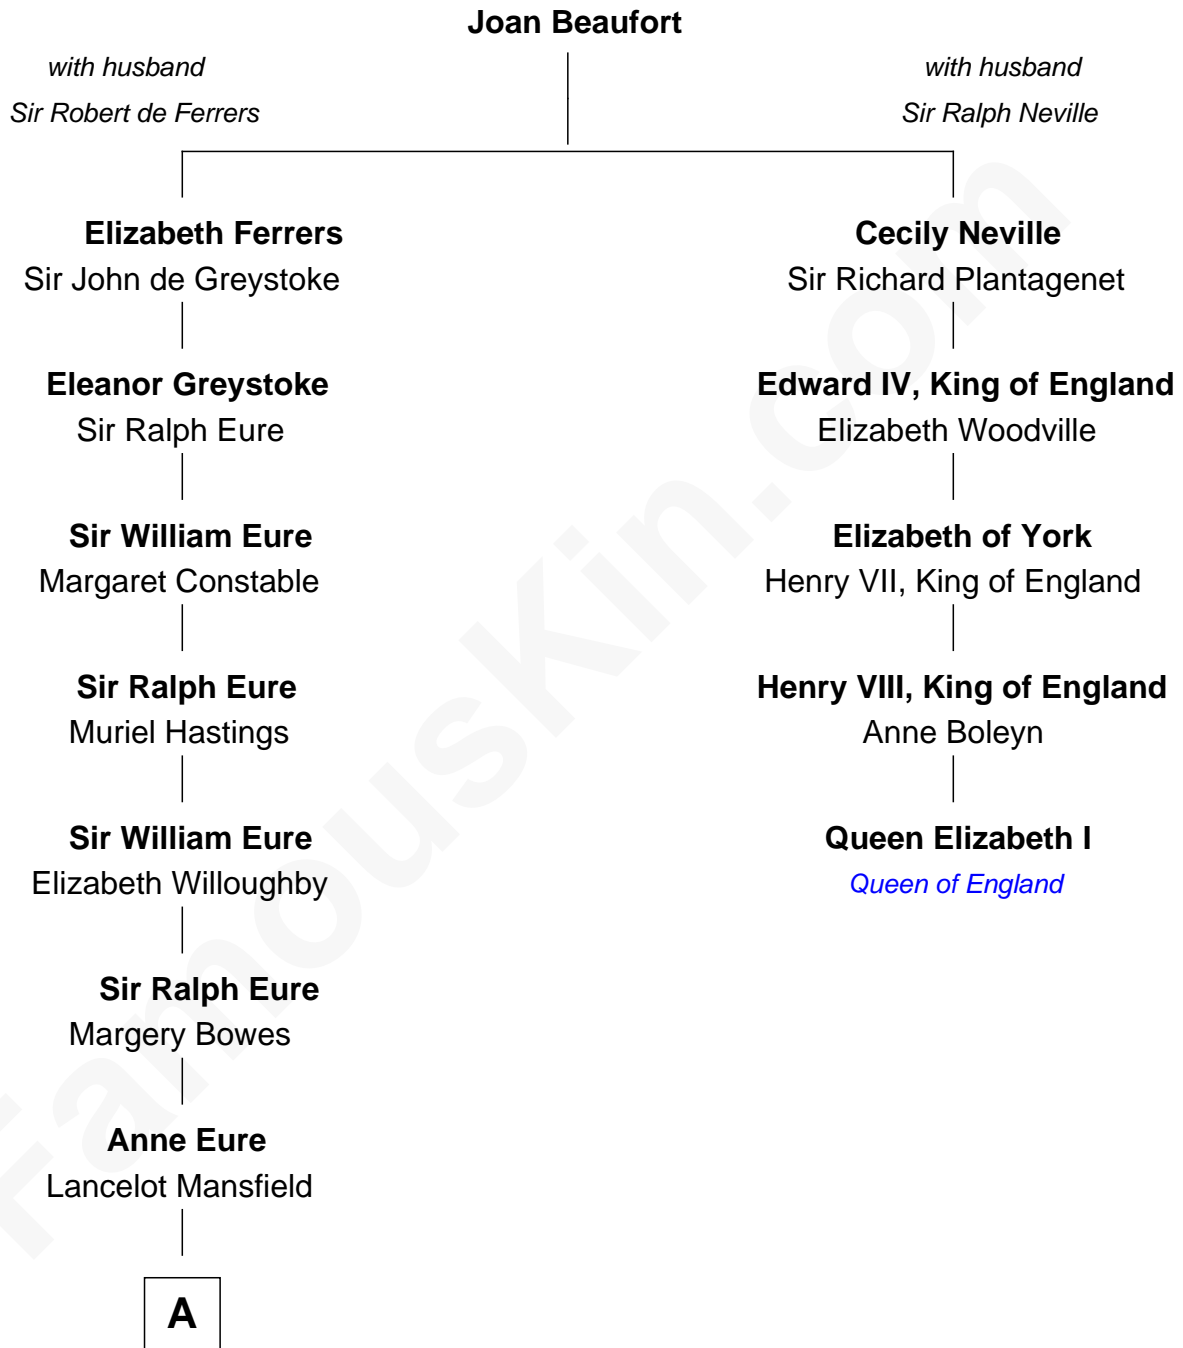

FamousKin.com
Relationship Chart of
Elizabeth Montgomery
TV Actress - "Bewitched"

4th cousin 14 times removed of

Queen Elizabeth I
Queen of England

A

John Mansfield
Elizabeth - - - - -

Elizabeth Mansfield
Rev. John Wilson

Mary Wilson
Rev. Samuel Danforth

Rev. Samuel Danforth
Hannah Allen

Mary Danforth
Jacob Barney

John Barney
Sarah Luther

Benjamin Barney
Elizabeth Ackley

Nathan Barney
Hannah Carey

Nathan Barney
Mary A. Deverell