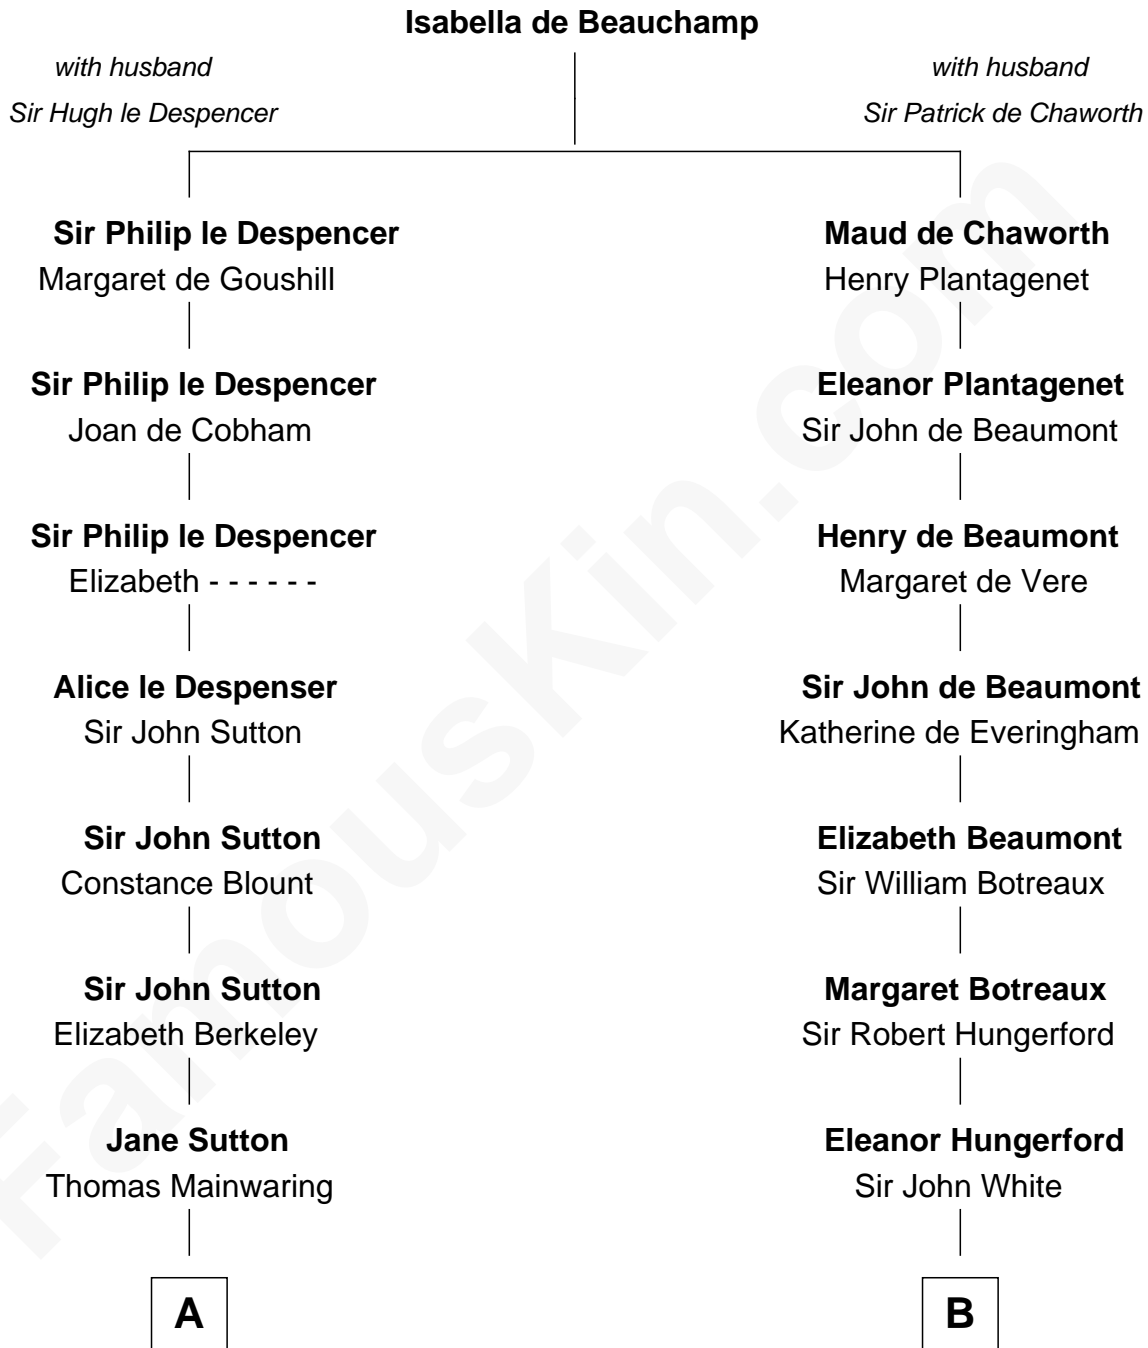

**FamousKin.com**  
**Relationship Chart of**  
**Elizabeth Montgomery**  
*TV Actress - "Bewitched"*

**19th cousin 2 times removed of**  
**Sir Charles Tupper**  
*6th Prime Minister of Canada*

**C**

**Nathan Barney**  
Hannah Carey

**Nathan Barney**  
Mary A. Deverell

**Mary Weed Barney**  
Henry Montgomery

**Henry Montgomery**  
Elizabeth Bryan Allen

**Elizabeth Montgomery**  
*TV Actress - "Bewitched"*

**D**

**Charles Tupper**  
Elizabeth West

**Rev. Charles Tupper**  
Miriam Lockhart

**Sir Charles Tupper**  
*6th Prime Minister of Canada*

FamousKin.com