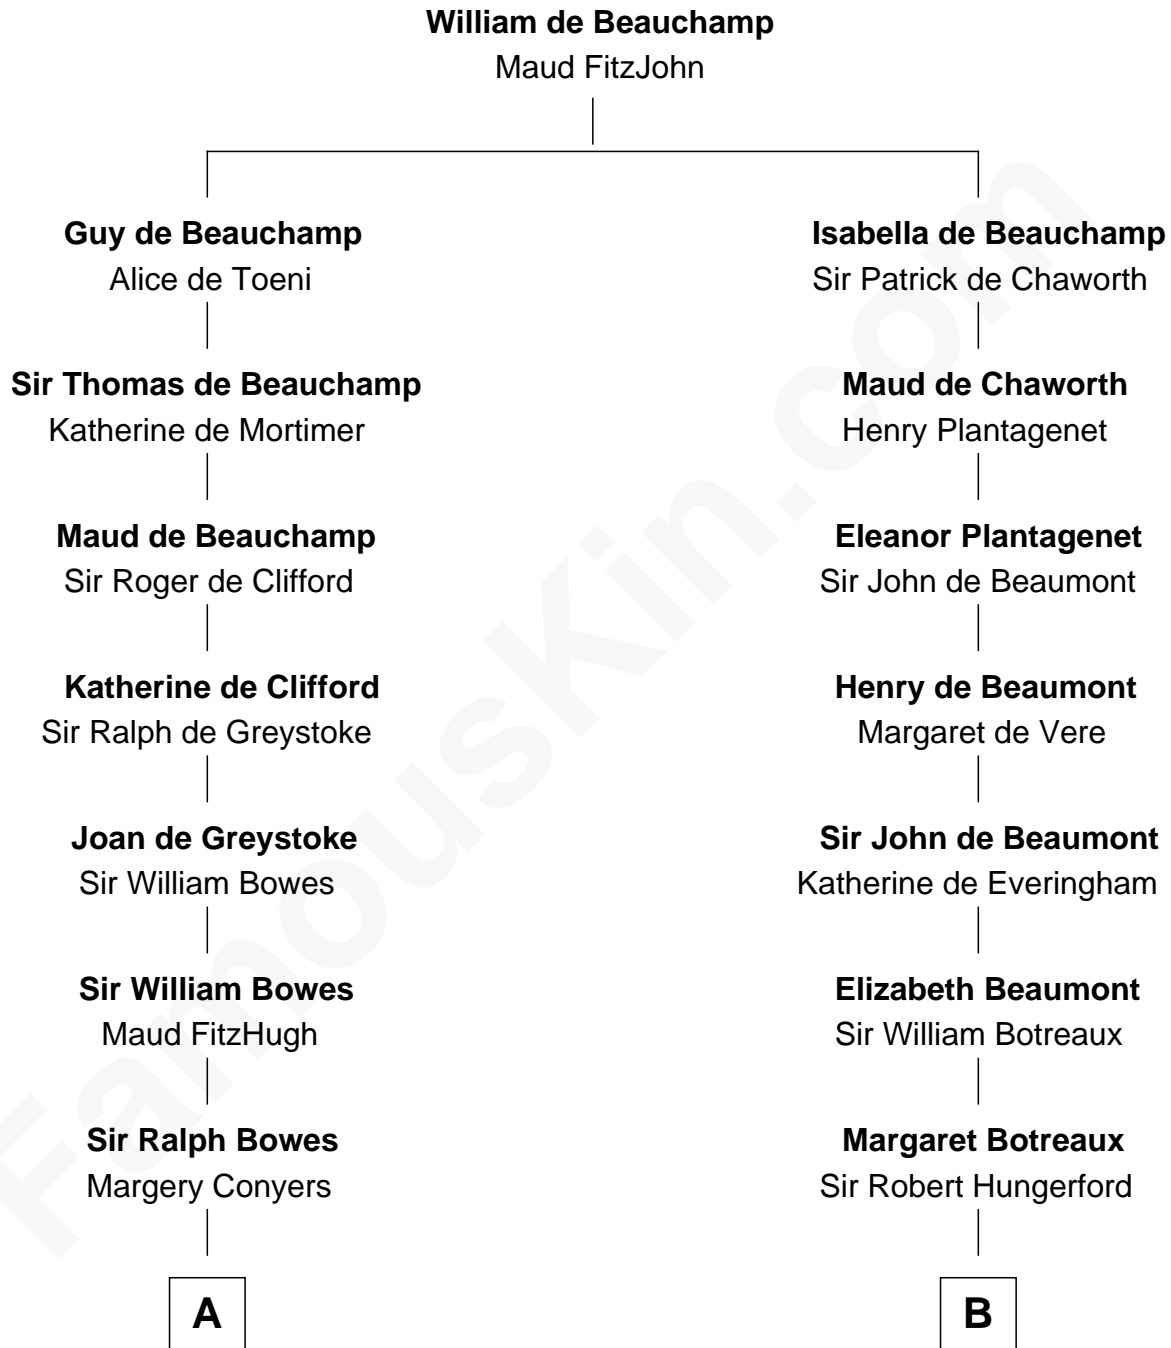

FamousKin.com

Relationship Chart of

Elizabeth Montgomery

TV Actress - "Bewitched"

20th cousin 1 time removed of

Sir Charles Tupper

6th Prime Minister of Canada

C

Nathan Barney
Hannah Carey

Nathan Barney
Mary A. Deverell

Mary Weed Barney
Henry Montgomery

Henry Montgomery
Elizabeth Bryan Allen

Elizabeth Montgomery
TV Actress - "Bewitched"

D

Mary Bassett
Eliakim Tupper

Charles Tupper
Elizabeth West

Rev. Charles Tupper
Miriam Lockhart

Sir Charles Tupper
6th Prime Minister of Canada

FamousKin.com