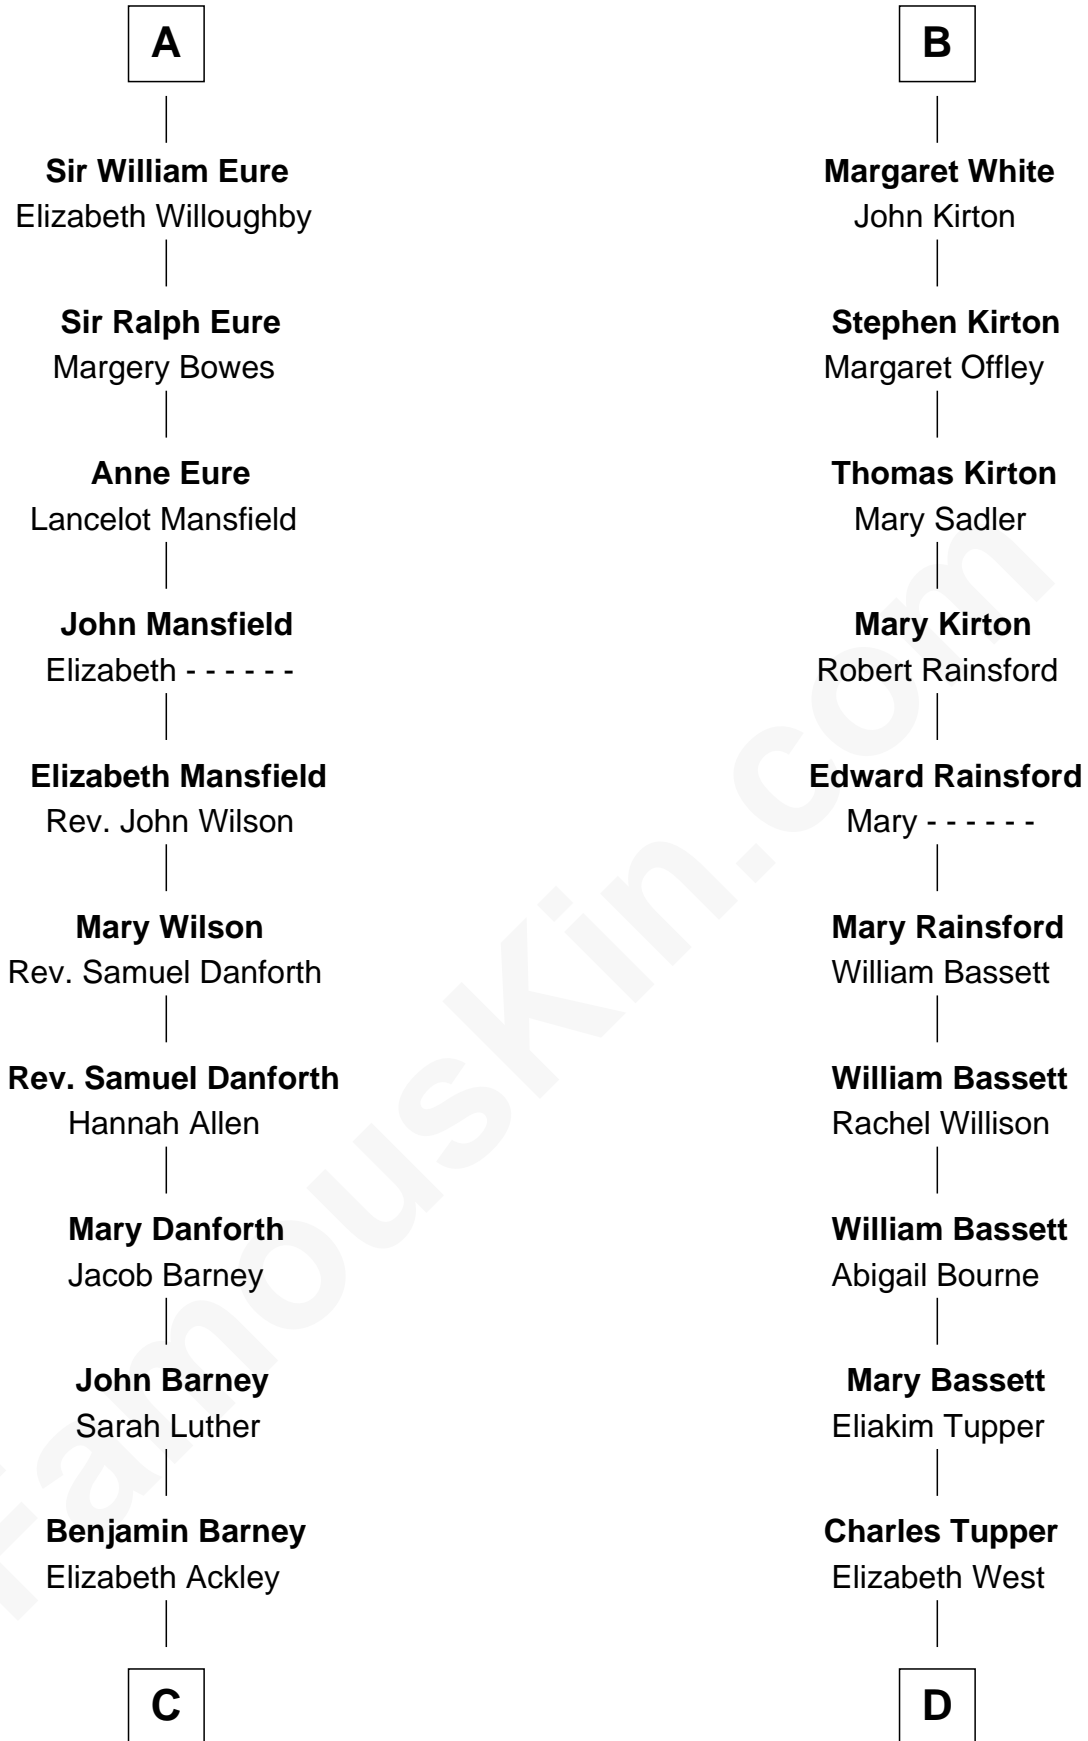

FamousKin.com
Relationship Chart of
Elizabeth Montgomery
TV Actress - "Bewitched"

18th cousin 3 times removed of
Sir Charles Tupper
6th Prime Minister of Canada

Bartholomew de Badlesmere
 Margaret de Clare

Margaret de Badlesmere

Sir John de Tibetot

Sir Robert de Tibetot

Margaret Deincourt

Elizabeth de Tibetot

Sir Philip le Despencer

Margery Despencer

Sir Roger Wentworth

Sir Robert Hungerford

Eleanor Hungerford

Sir John White

Robert White

Margaret Gainsford

B

C

Nathan Barney
Hannah Carey

Nathan Barney
Mary A. Deverell

Mary Weed Barney
Henry Montgomery

Henry Montgomery
Elizabeth Bryan Allen

Elizabeth Montgomery
TV Actress - "Bewitched"

D

Rev. Charles Tupper
Miriam Lockhart

Sir Charles Tupper
6th Prime Minister of Canada