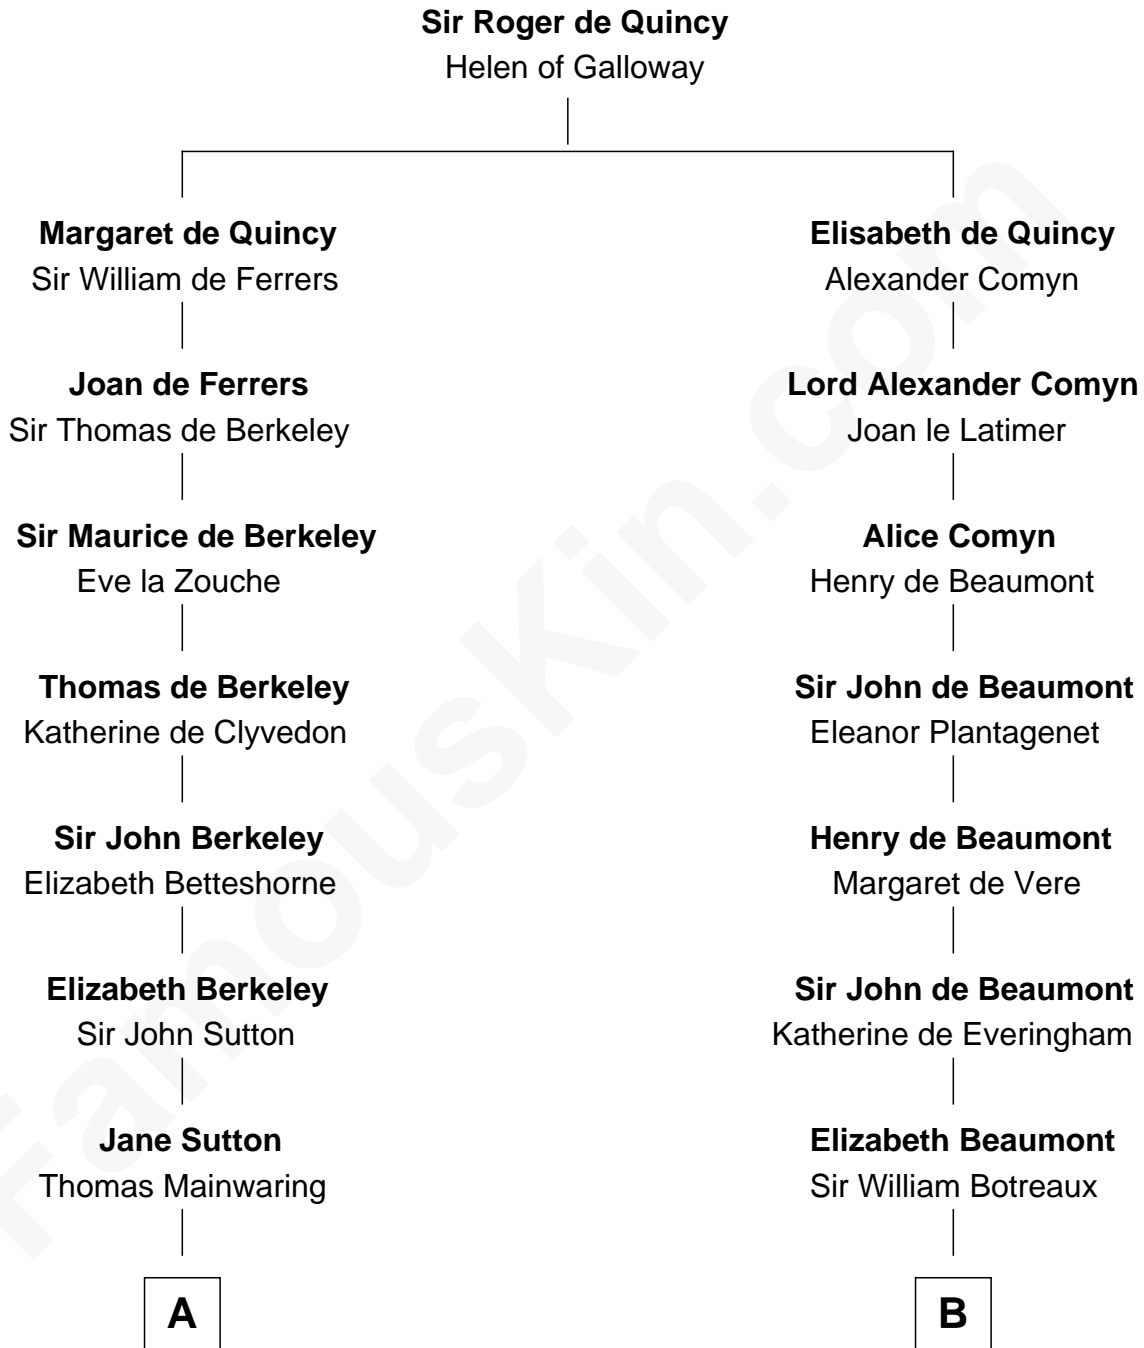

## Relationship Chart of

**Elizabeth Montgomery**

TV Actress - "Bewitched"

21st cousin of

**Sir Charles Tupper**

6th Prime Minister of Canada

**C**

**Nathan Barney**  
Hannah Carey

**Nathan Barney**  
Mary A. Deverell

**Mary Weed Barney**  
Henry Montgomery

**Henry Montgomery**  
Elizabeth Bryan Allen

**Elizabeth Montgomery**  
*TV Actress - "Bewitched"*

**D**

**William Bassett**  
Abigail Bourne