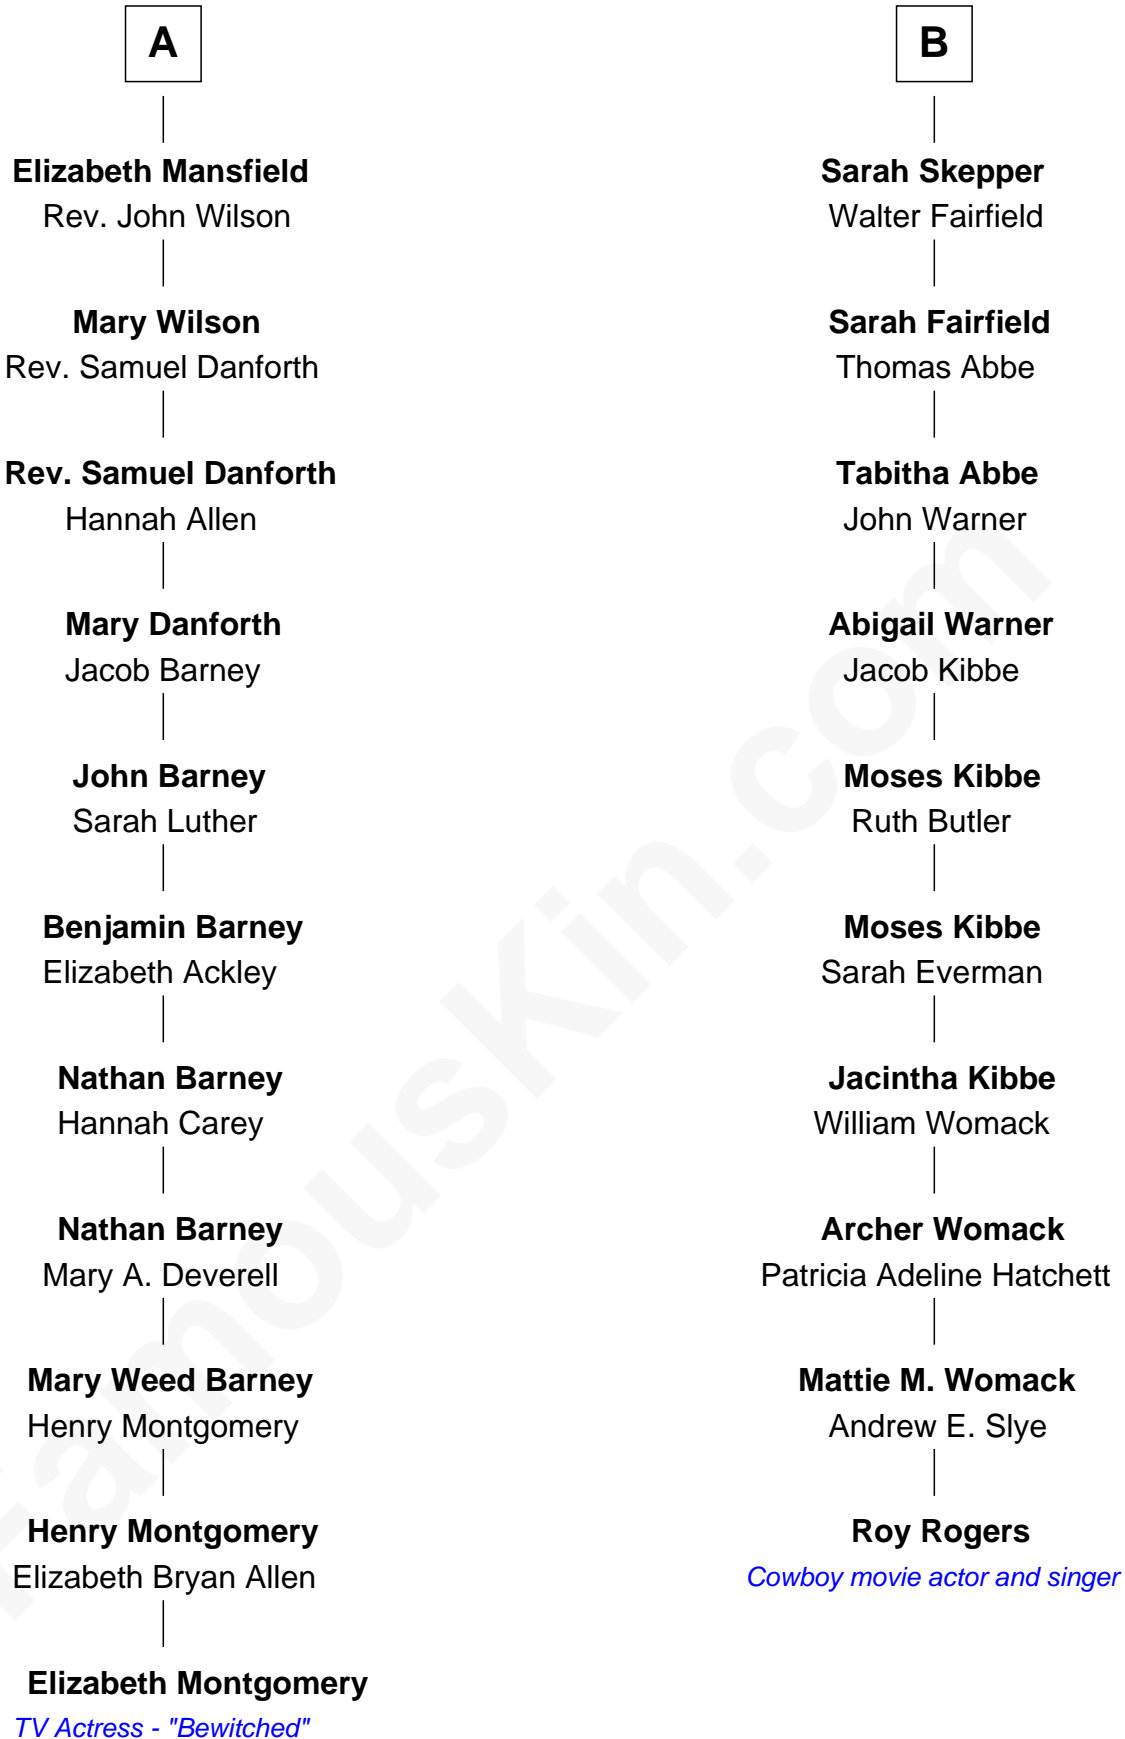

FamousKin.com Relationship Chart of

Elizabeth Montgomery

TV Actress - "Bewitched"

16th cousin 1 time removed of

Roy Rogers

Cowboy movie actor and singer

Sir Roger Wentworth

Margery Despencer

A

Sir Philip Wentworth
Mary Clifford

Elizabeth Wentworth
Sir Martin de la See

Joan de la See
Sir Piers Hildyard

Isabel Hildyard
Ralph Legard

Joan Ledgard
Richard Skepper

Edward Skepper
Mary Robinson

Rev. William Skepper
Sarah Fisher

B

Roy Rogers photo by [frontrowkid](#) (CC BY-SA 2.0)