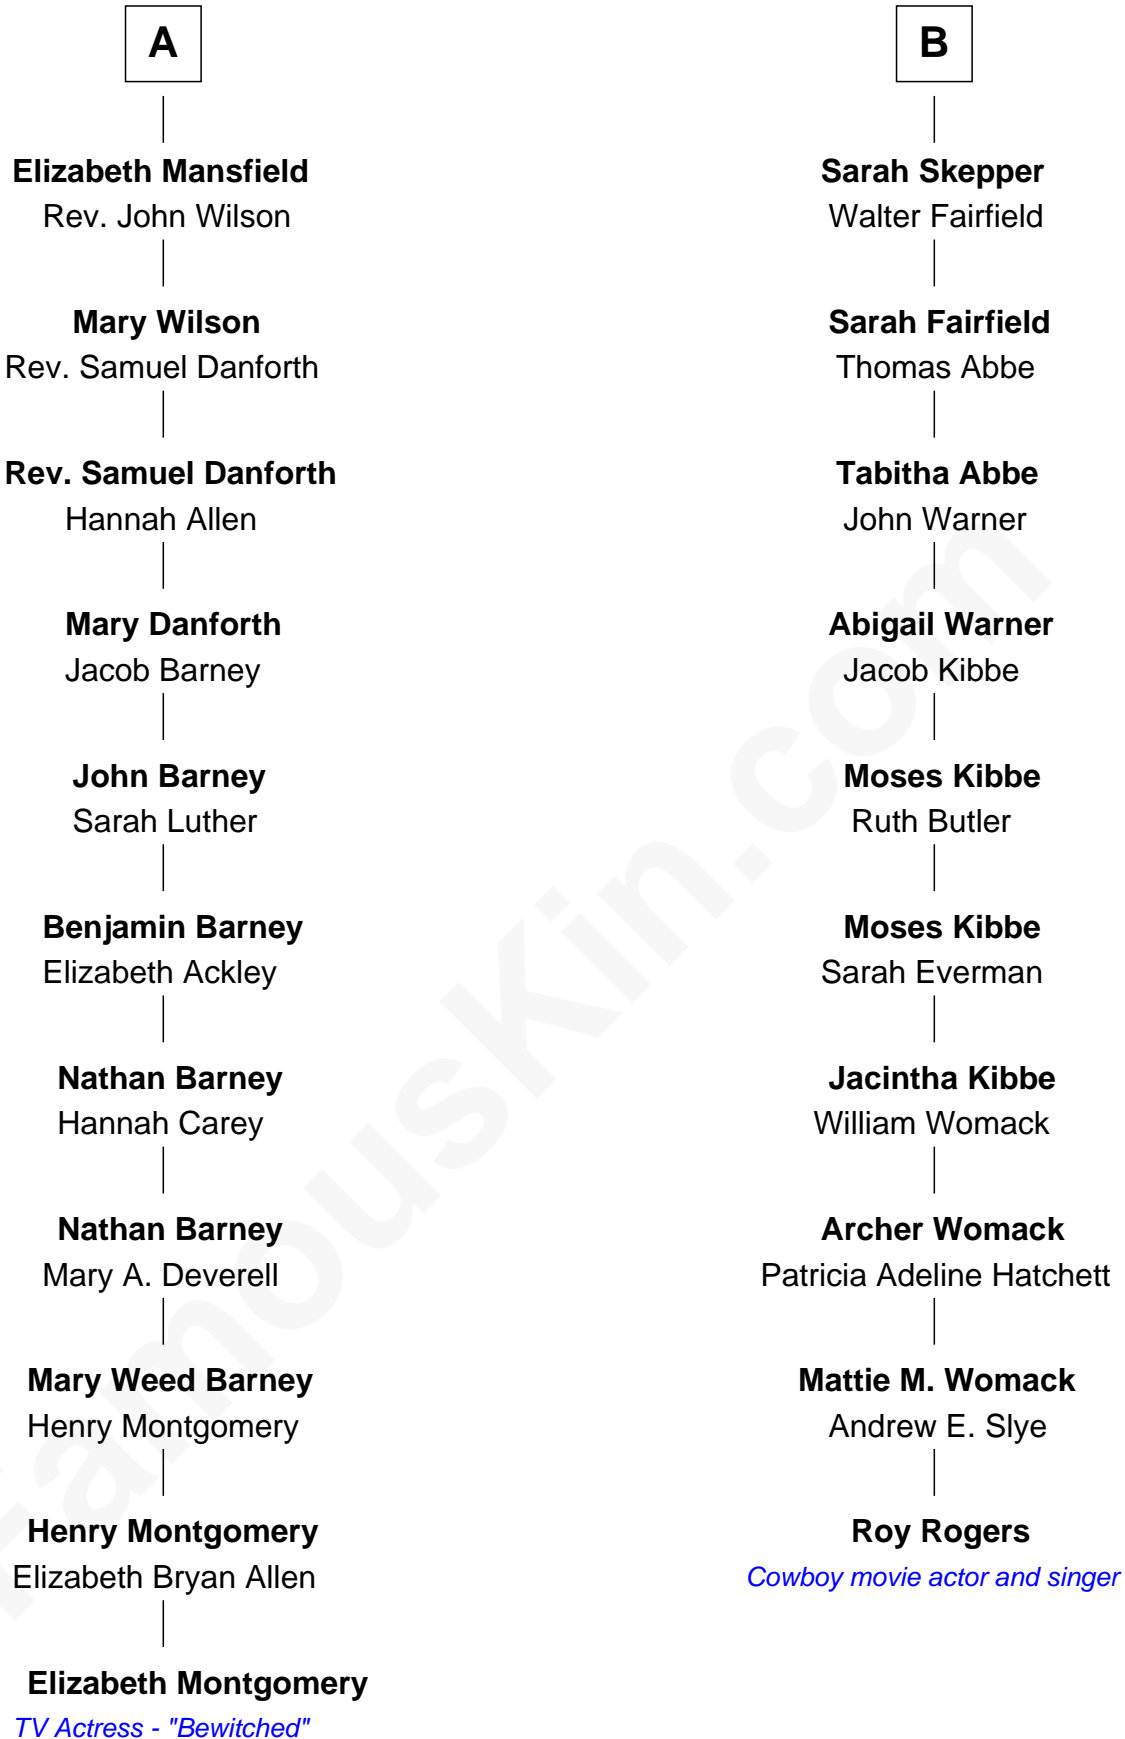

# FamousKin.com Relationship Chart of

**Elizabeth Montgomery**

TV Actress - "Bewitched"

16th cousin 1 time removed of

**Roy Rogers**

Cowboy movie actor and singer

**Sir John Clifford**

Elizabeth Percy

Roy Rogers photo by [frontrowkid](#) (CC BY-SA 2.0)