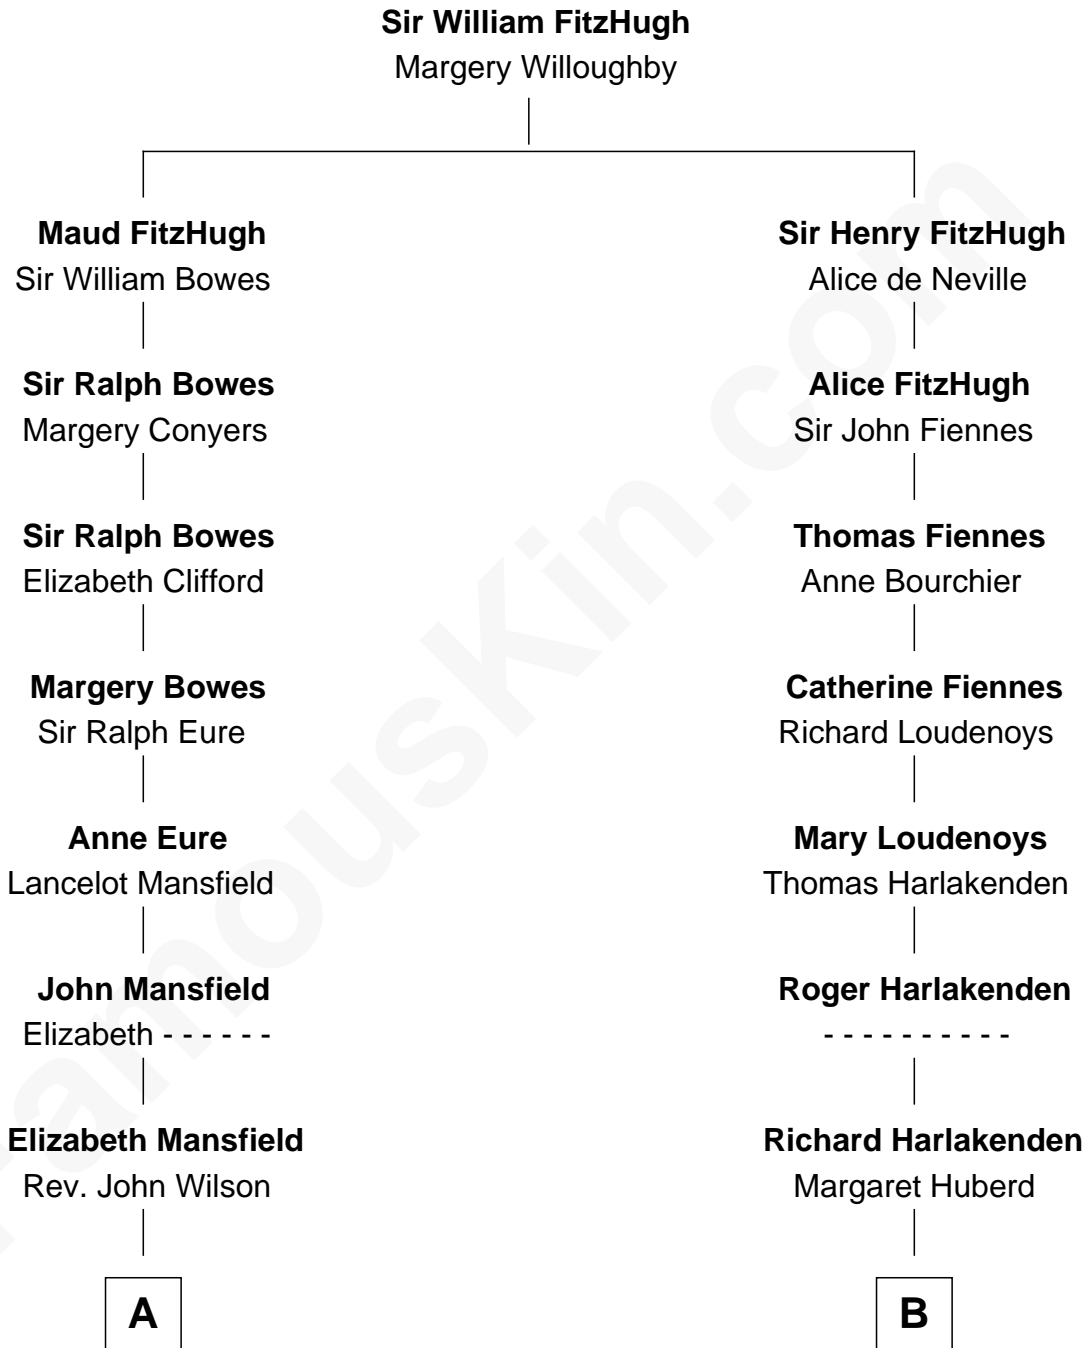

FamousKin.com
Relationship Chart of
Elizabeth Montgomery
TV Actress - "Bewitched"

16th cousin 2 times removed of

Anne Baxter
Movie Actress

C

—
Catherine Dorothy Wright

Kenneth Stuart Baxter

—
Anne Baxter

Movie Actress

FamousKin.com