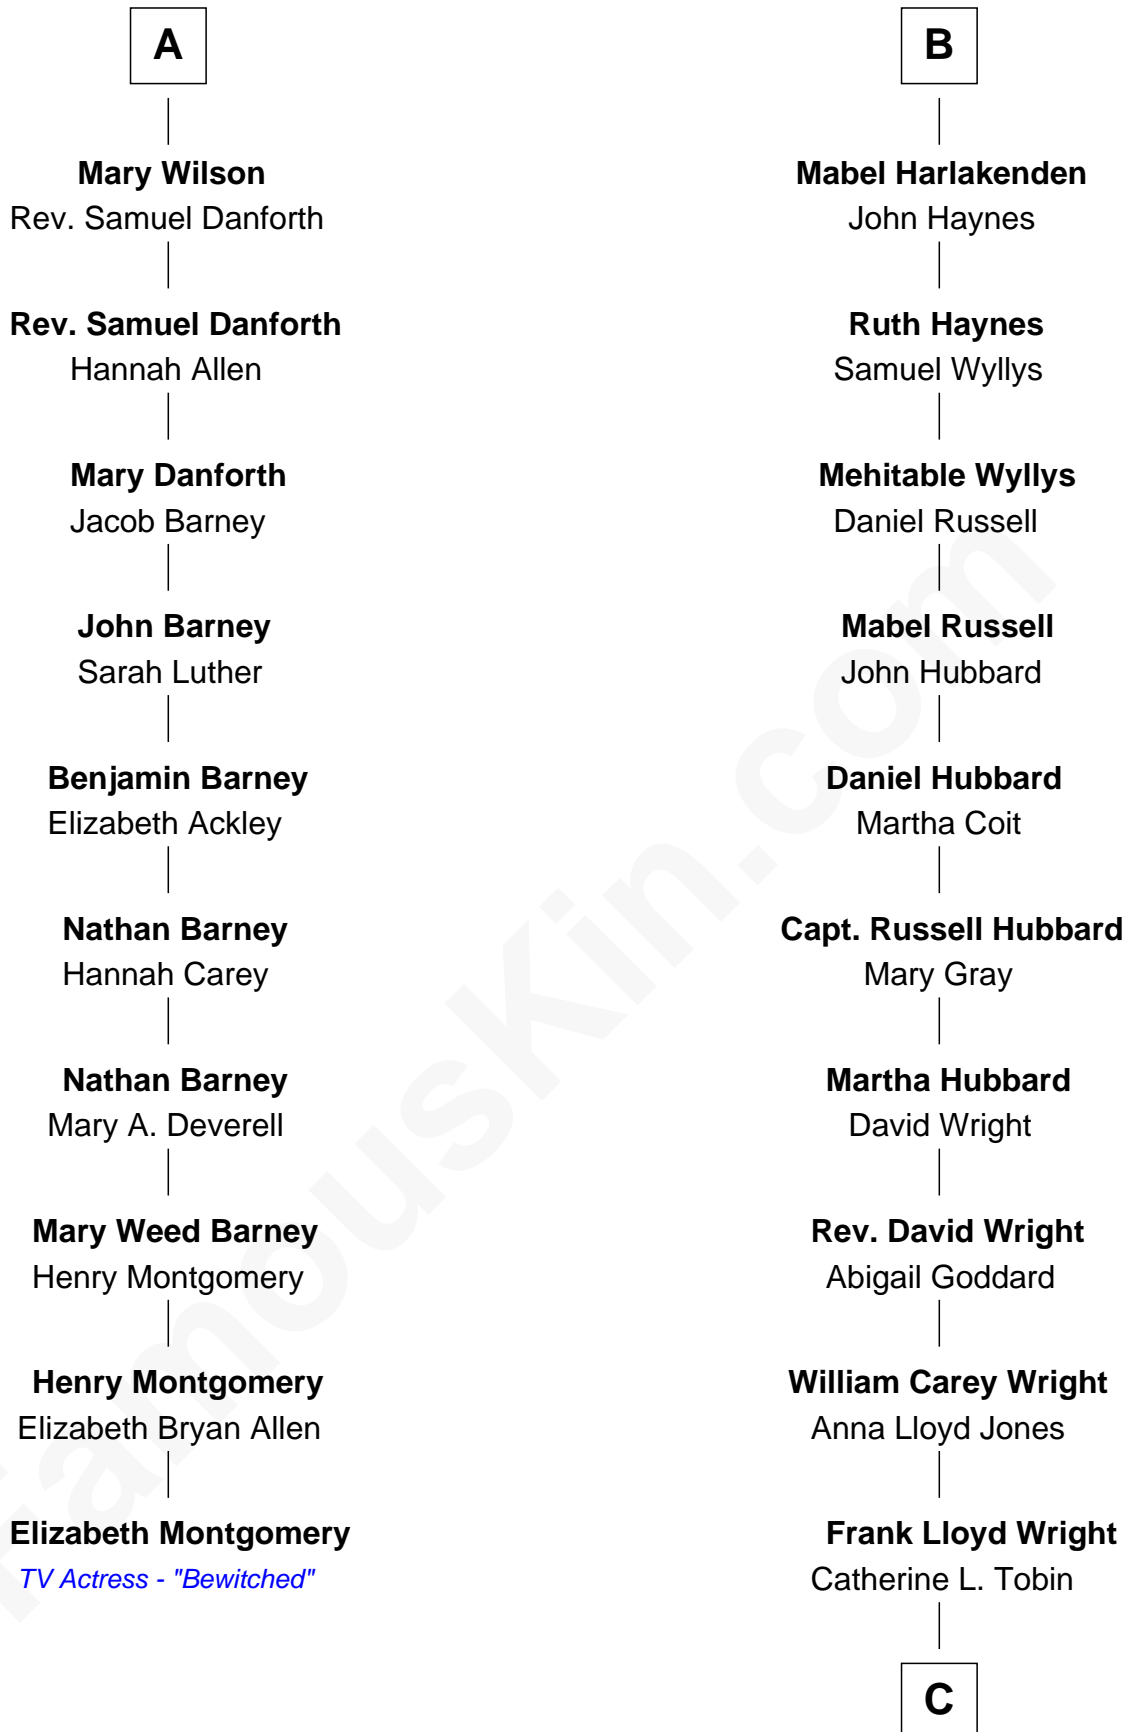

FamousKin.com
Relationship Chart of
Elizabeth Montgomery
TV Actress - "Bewitched"

16th cousin 2 times removed of

Anne Baxter
Movie Actress

C

—
Catherine Dorothy Wright

Kenneth Stuart Baxter

—
Anne Baxter

Movie Actress

FamousKin.com