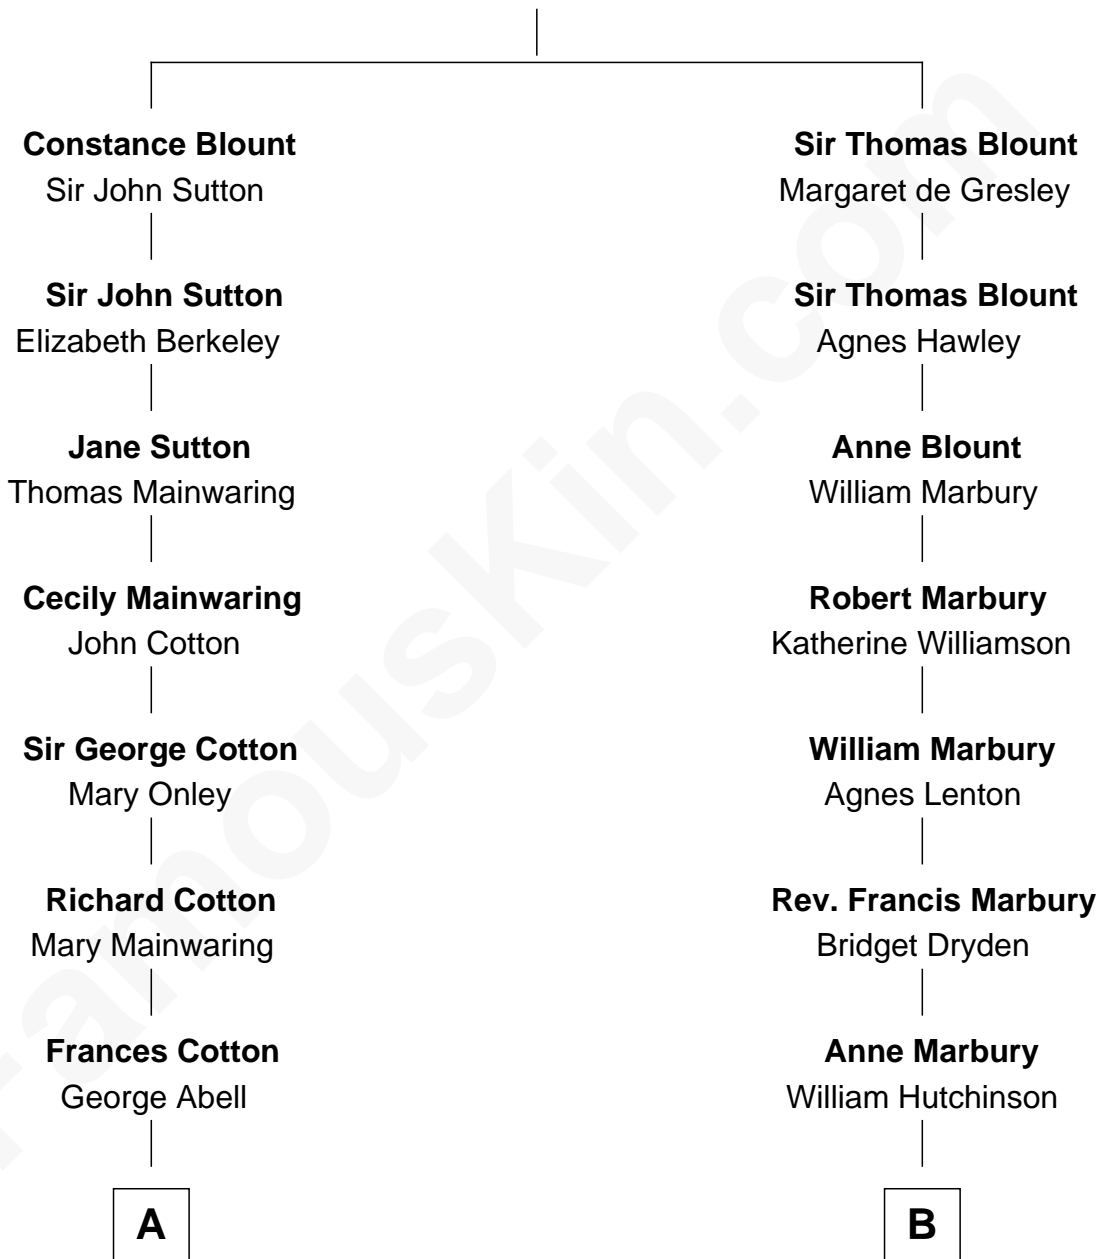

FamousKin.com

Relationship Chart of

Elizabeth Montgomery

TV Actress - "Bewitched"

17th cousin 1 time removed of

George H. W. Bush

41st U.S. President

Sir Walter Blount

Sancha de Ayala

C

Prescott Sheldon Bush

Dorothy Wear Walker

George H. W. Bush

41st U.S. President

FamousKin.com