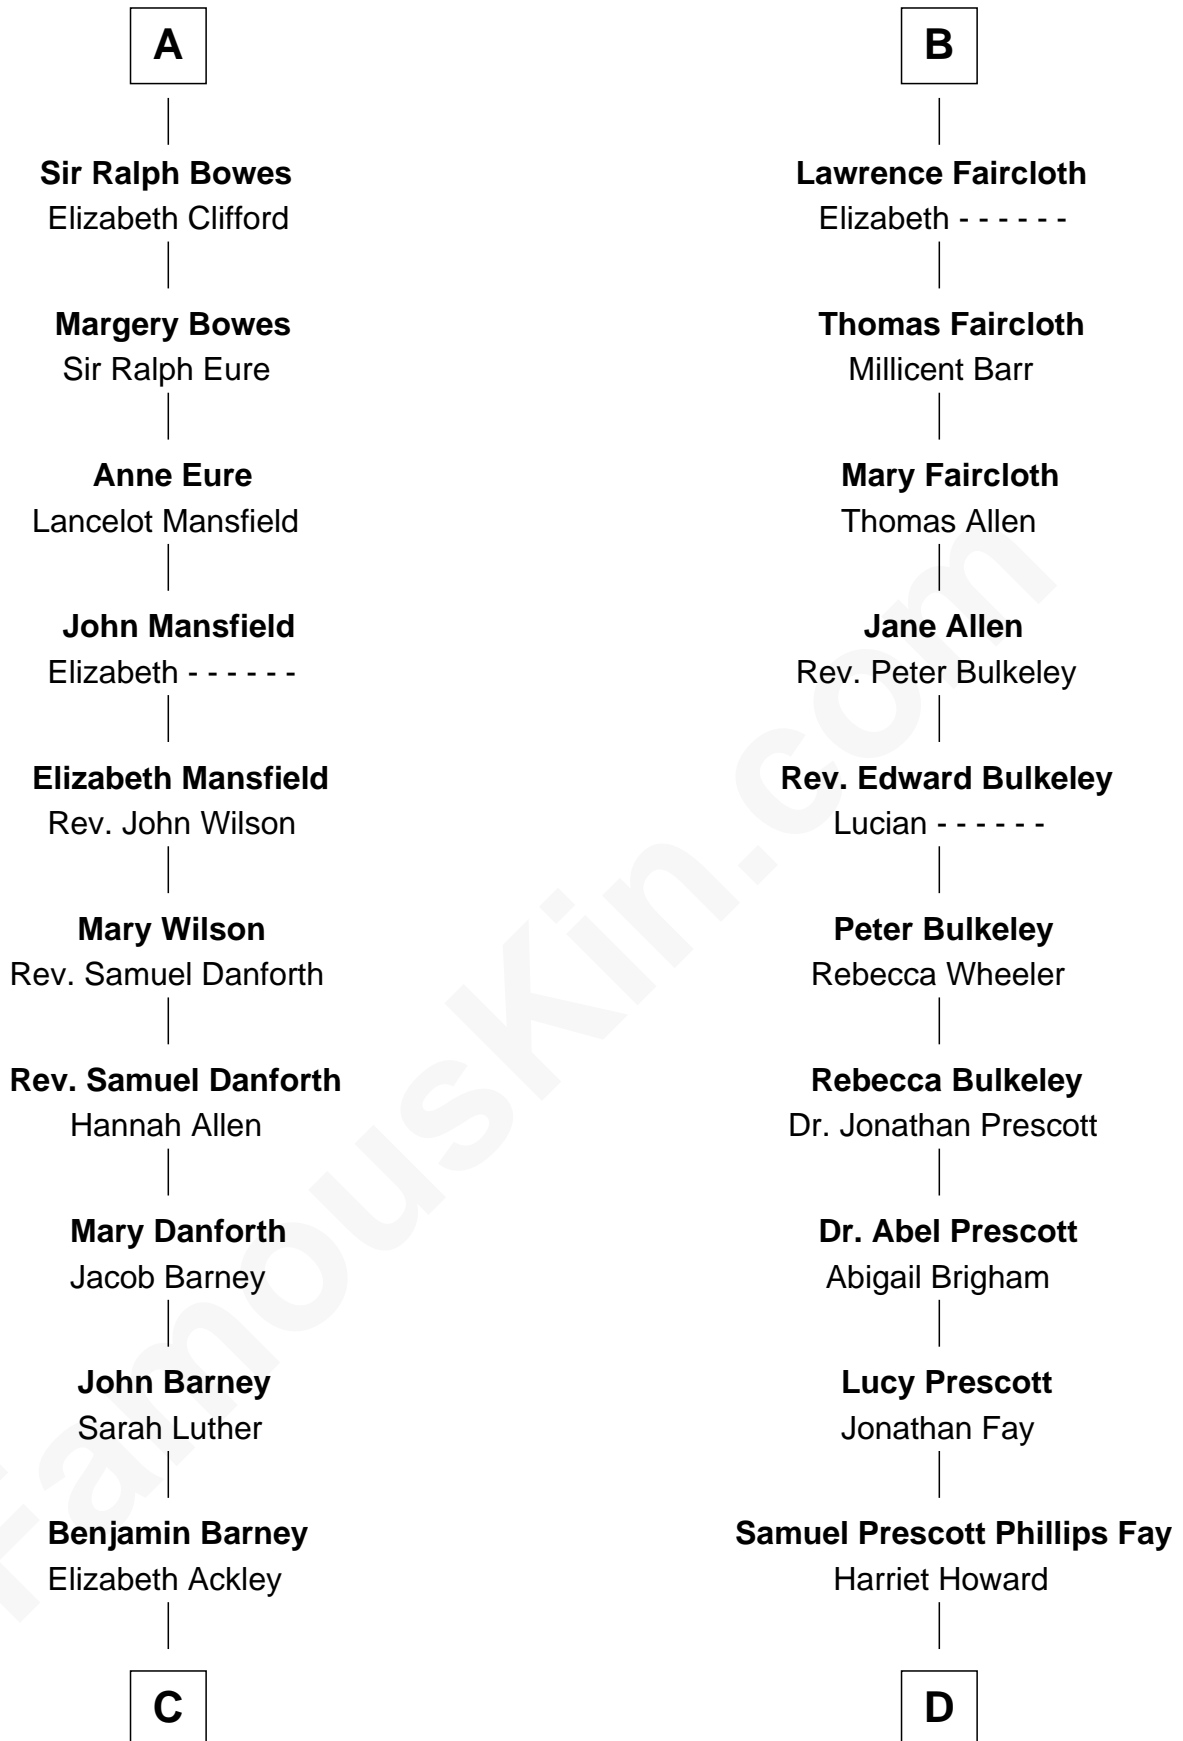

FamousKin.com Relationship Chart of

Elizabeth Montgomery

TV Actress - "Bewitched"

21st cousin of

George H. W. Bush

41st U.S. President

Sir William de Ros

Eustache Fitz Ralph

C

Nathan Barney
Hannah Carey

Nathan Barney
Mary A. Deverell

Mary Weed Barney
Henry Montgomery

Henry Montgomery
Elizabeth Bryan Allen

Elizabeth Montgomery
TV Actress - "Bewitched"

D

Samuel Howard Fay
Susan Montfort Shellman

Harriet Eleanor Fay
Rev. James Smith Bush

Samuel Prescott Bush
Flora Sheldon

Prescott Sheldon Bush
Dorothy Wear Walker

George H. W. Bush
41st U.S. President