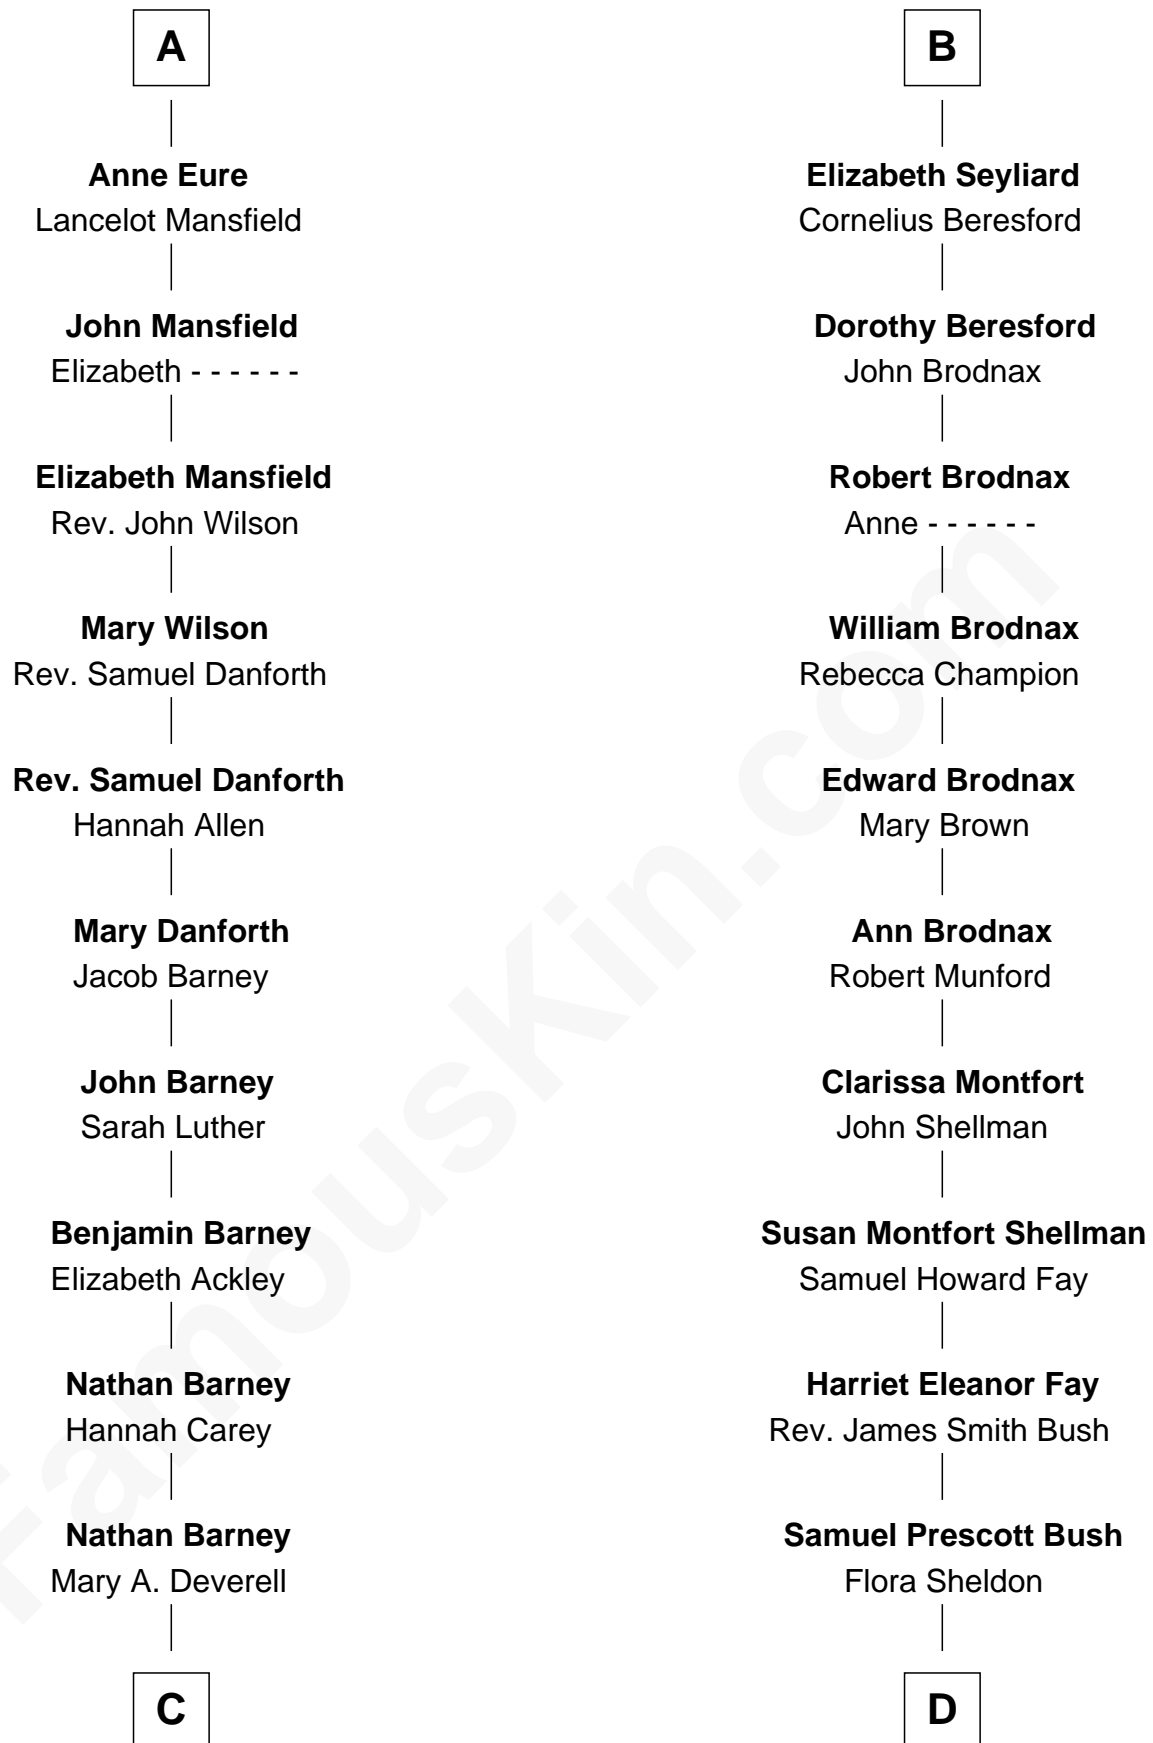

FamousKin.com Relationship Chart of

Elizabeth Montgomery

TV Actress - "Bewitched"

18th cousin 1 time removed of

George H. W. Bush

41st U.S. President

Sir Michael de la Pole

Katherine Wingfield

Michael de la Pole
Katherine de Stafford

Isabel de la Pole
Thomas Morley

Anne Morley
Sir John Hastings

Sir Hugh Hastings
Anne Gascoigne

Muriel Hastings
Sir Ralph Eure

Sir William Eure
Elizabeth Willoughby

Sir Ralph Eure
Margery Bowes

A

Anne de la Pole
Robert Thorley

Margaret Thorley
Sir Reynold West

Sir Richard West
Katherine Hungerford

Sir Thomas West
Eleanor Copley

Barbara West
Sir John Guilford

Elizabeth Guilford
Sir William Cromer

Dorothy Cromer
William Seyliard

B

C

Mary Weed Barney

Henry Montgomery

Henry Montgomery

Elizabeth Bryan Allen

Elizabeth Montgomery

TV Actress - "Bewitched"