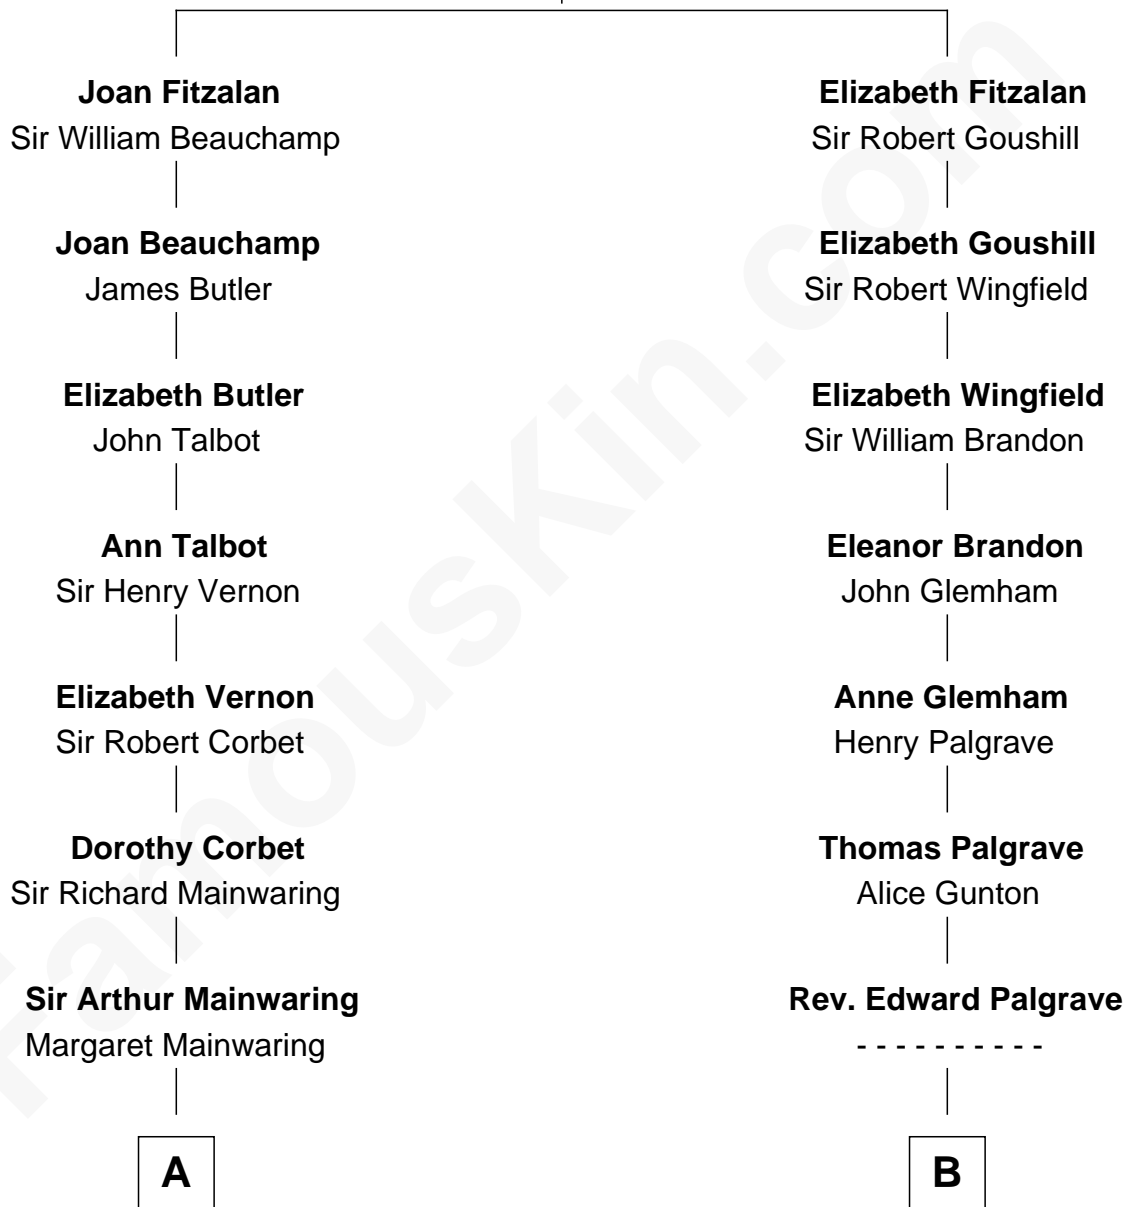

FamousKin.com Relationship Chart of

Elizabeth Montgomery

TV Actress - "Bewitched"

19th cousin of

George H. W. Bush

41st U.S. President

Sir Richard Fitzalan

Elizabeth de Bohun

C

Mary Weed Barney

Henry Montgomery

Henry Montgomery

Elizabeth Bryan Allen

Elizabeth Montgomey

TV Actress - "Bewitched"

D

Samuel Prescott Bush

Flora Sheldon

Prescott Sheldon Bush

Dorothy Wear Walker

George H. W. Bush

41st U.S. President

FamousKin.com