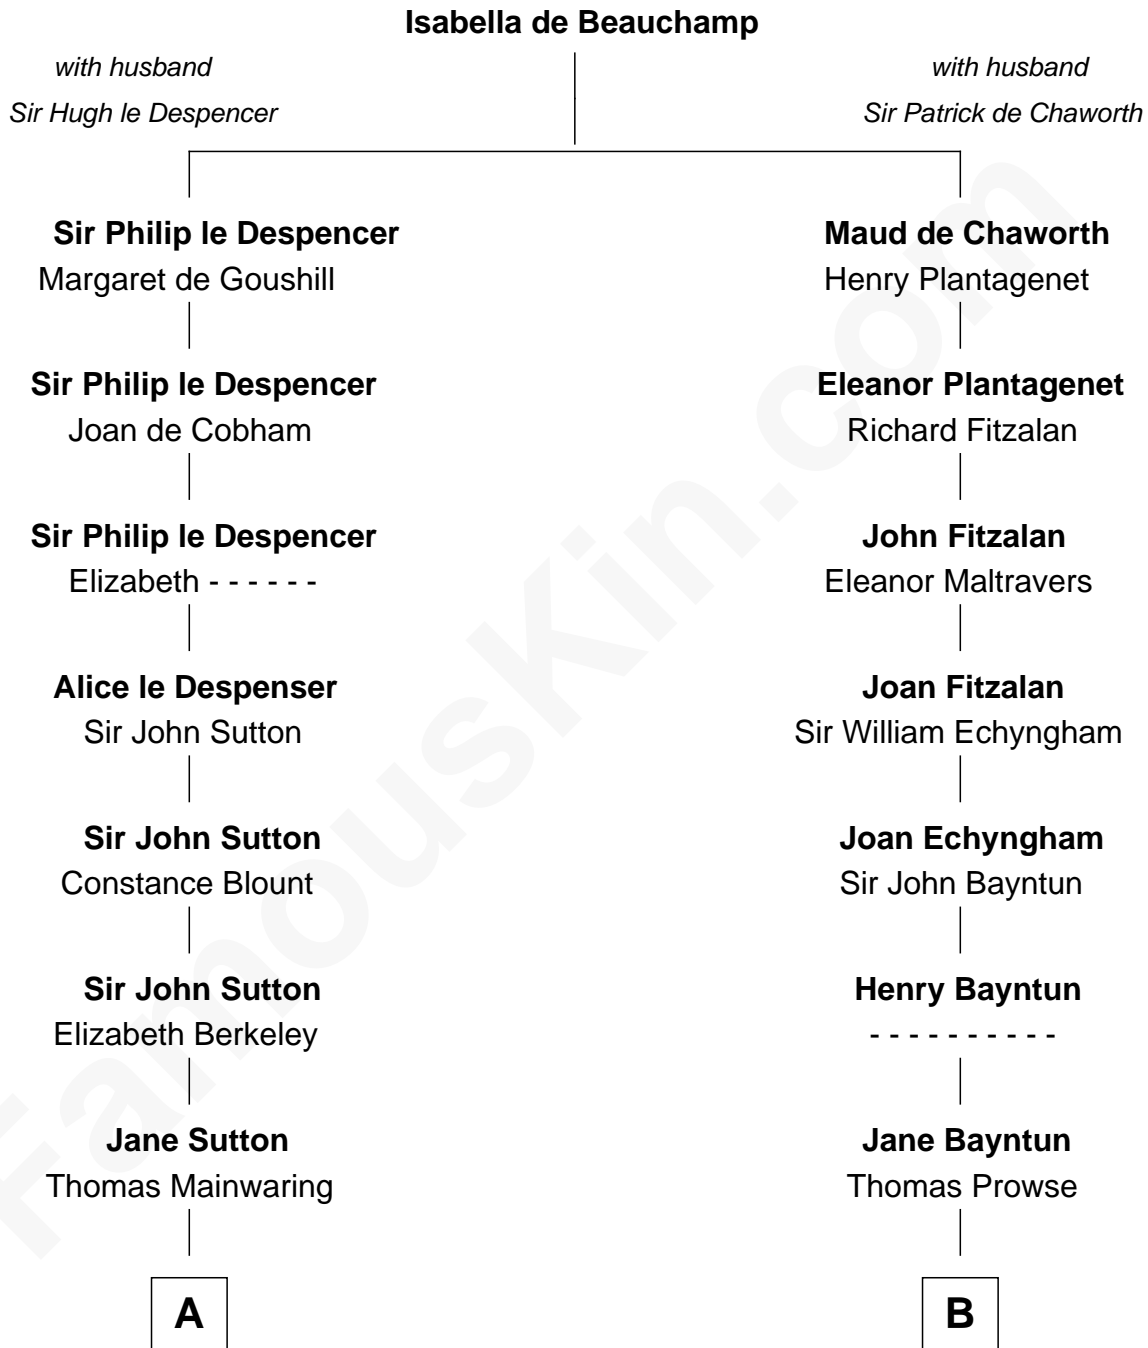

FamousKin.com Relationship Chart of

Elizabeth Montgomery

TV Actress - "Bewitched"

20th cousin 1 time removed of

Barbara (Pierce) Bush

First Lady of President George H.W. Bush

C

Nathan Barney
Hannah Carey

Nathan Barney
Mary A. Deverell

Mary Weed Barney
Henry Montgomery

Henry Montgomery
Elizabeth Bryan Allen

Elizabeth Montgomery
TV Actress - "Bewitched"

D

Jonas James Pierce
Kate Pritzel

Scott Pierce
Mabel Marvin

Marvin Pierce
Pauline Robinson

Barbara (Pierce) Bush
First Lady of George H.W. Bush