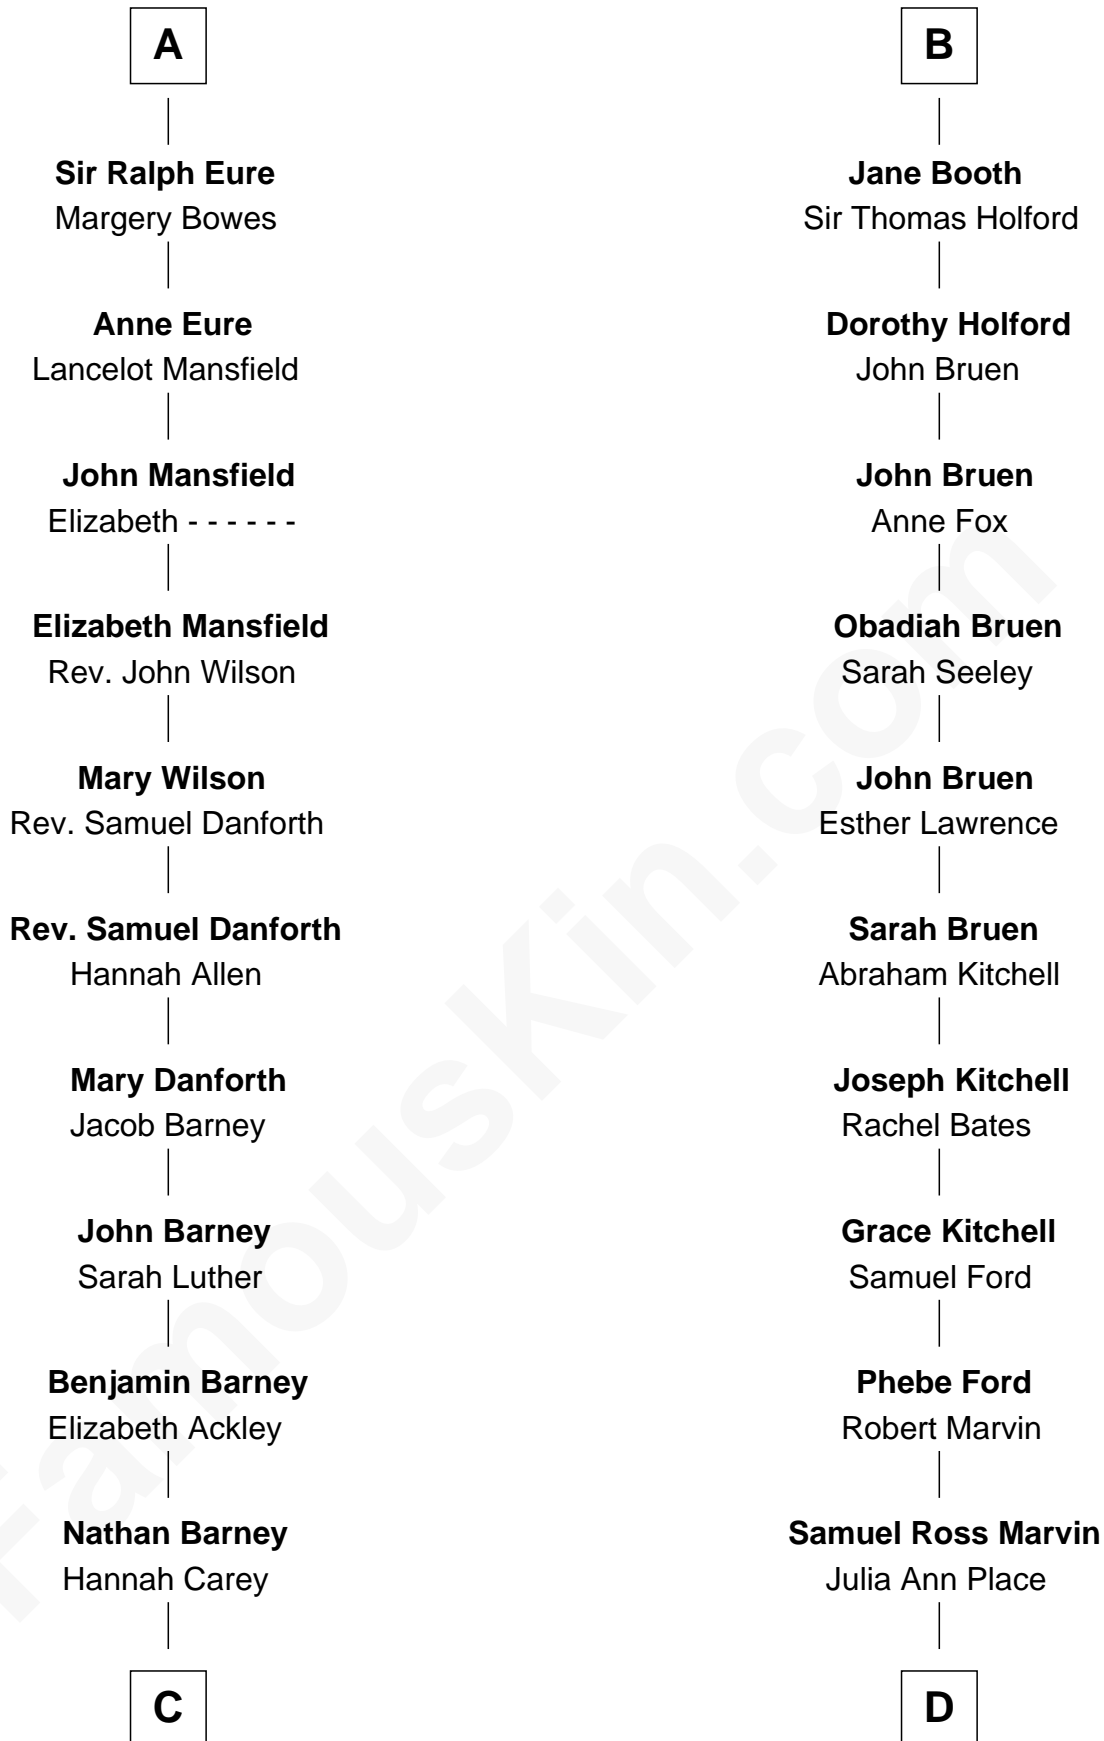

FamousKin.com Relationship Chart of

Elizabeth Montgomery

TV Actress - "Bewitched"

20th cousin of

Barbara (Pierce) Bush

First Lady of President George H.W. Bush

C

Nathan Barney
Mary A. Deverell

Mary Weed Barney
Henry Montgomery

Henry Montgomery
Elizabeth Bryan Allen

Elizabeth Montgomery
TV Actress - "Bewitched"

D

Jerome Place Marvin
Martha Ann Stokes

Mabel Marvin
Scott Pierce

Marvin Pierce
Pauline Robinson