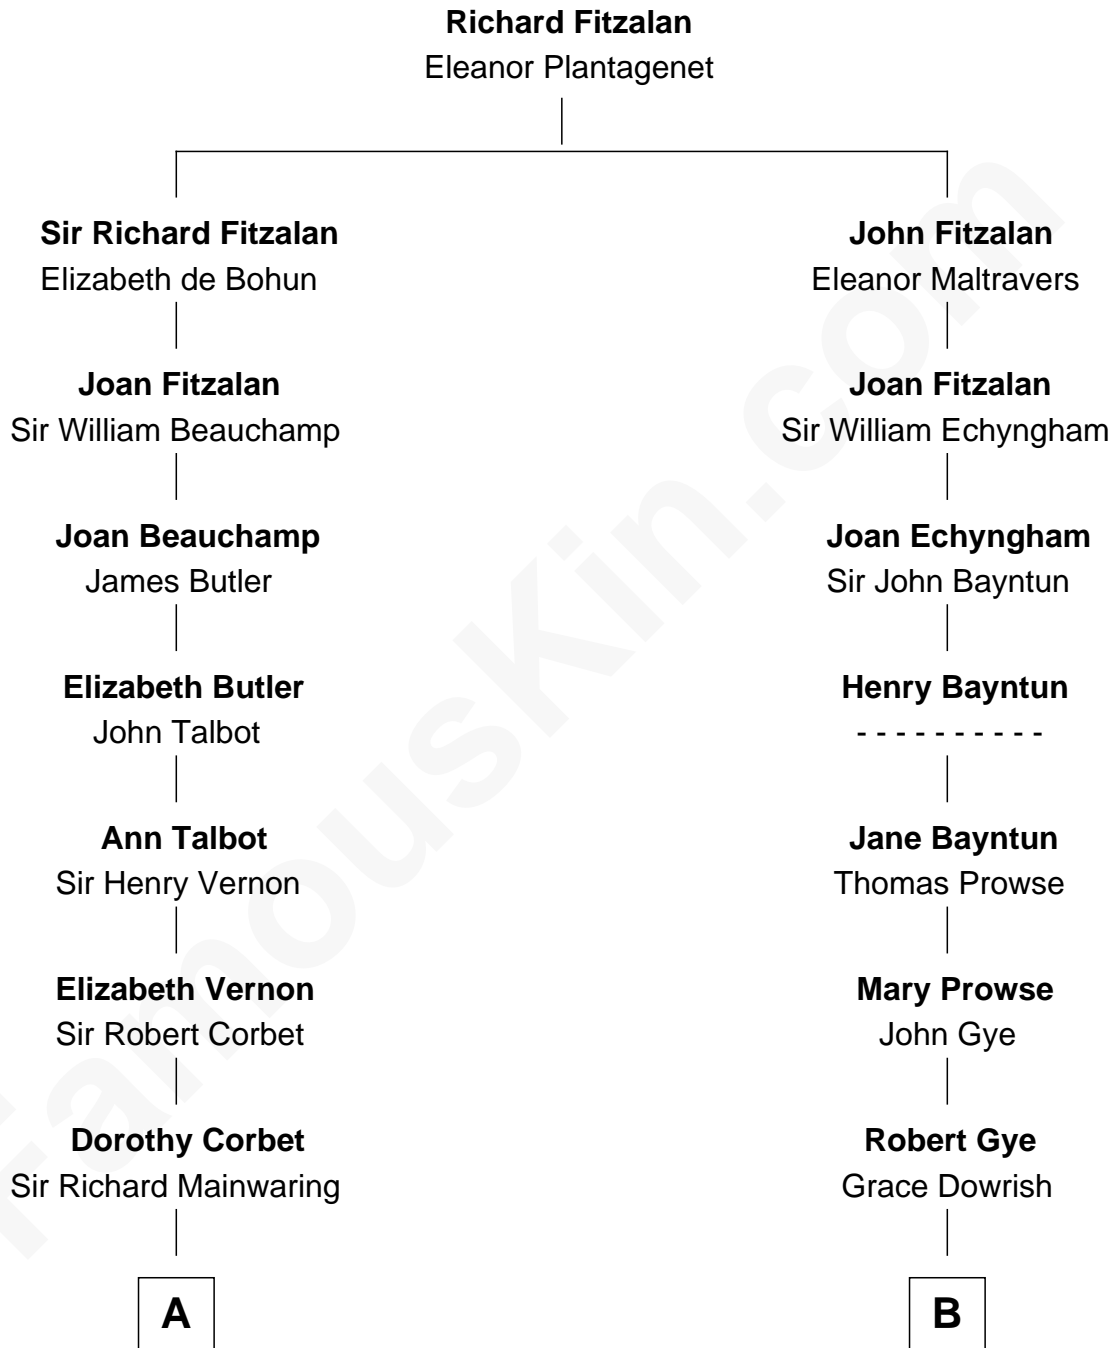

FamousKin.com
Relationship Chart of
Elizabeth Montgomery
TV Actress - "Bewitched"

18th cousin 2 times removed of

Barbara (Pierce) Bush
First Lady of President George H.W. Bush

C

Nathan Barney
Mary A. Deverell

Mary Weed Barney
Henry Montgomery

Henry Montgomery
Elizabeth Bryan Allen

Elizabeth Montgomery
TV Actress - "Bewitched"

D

Marvin Pierce
Pauline Robinson

Barbara (Pierce) Bush
First Lady of George H.W. Bush

FamousKin.com