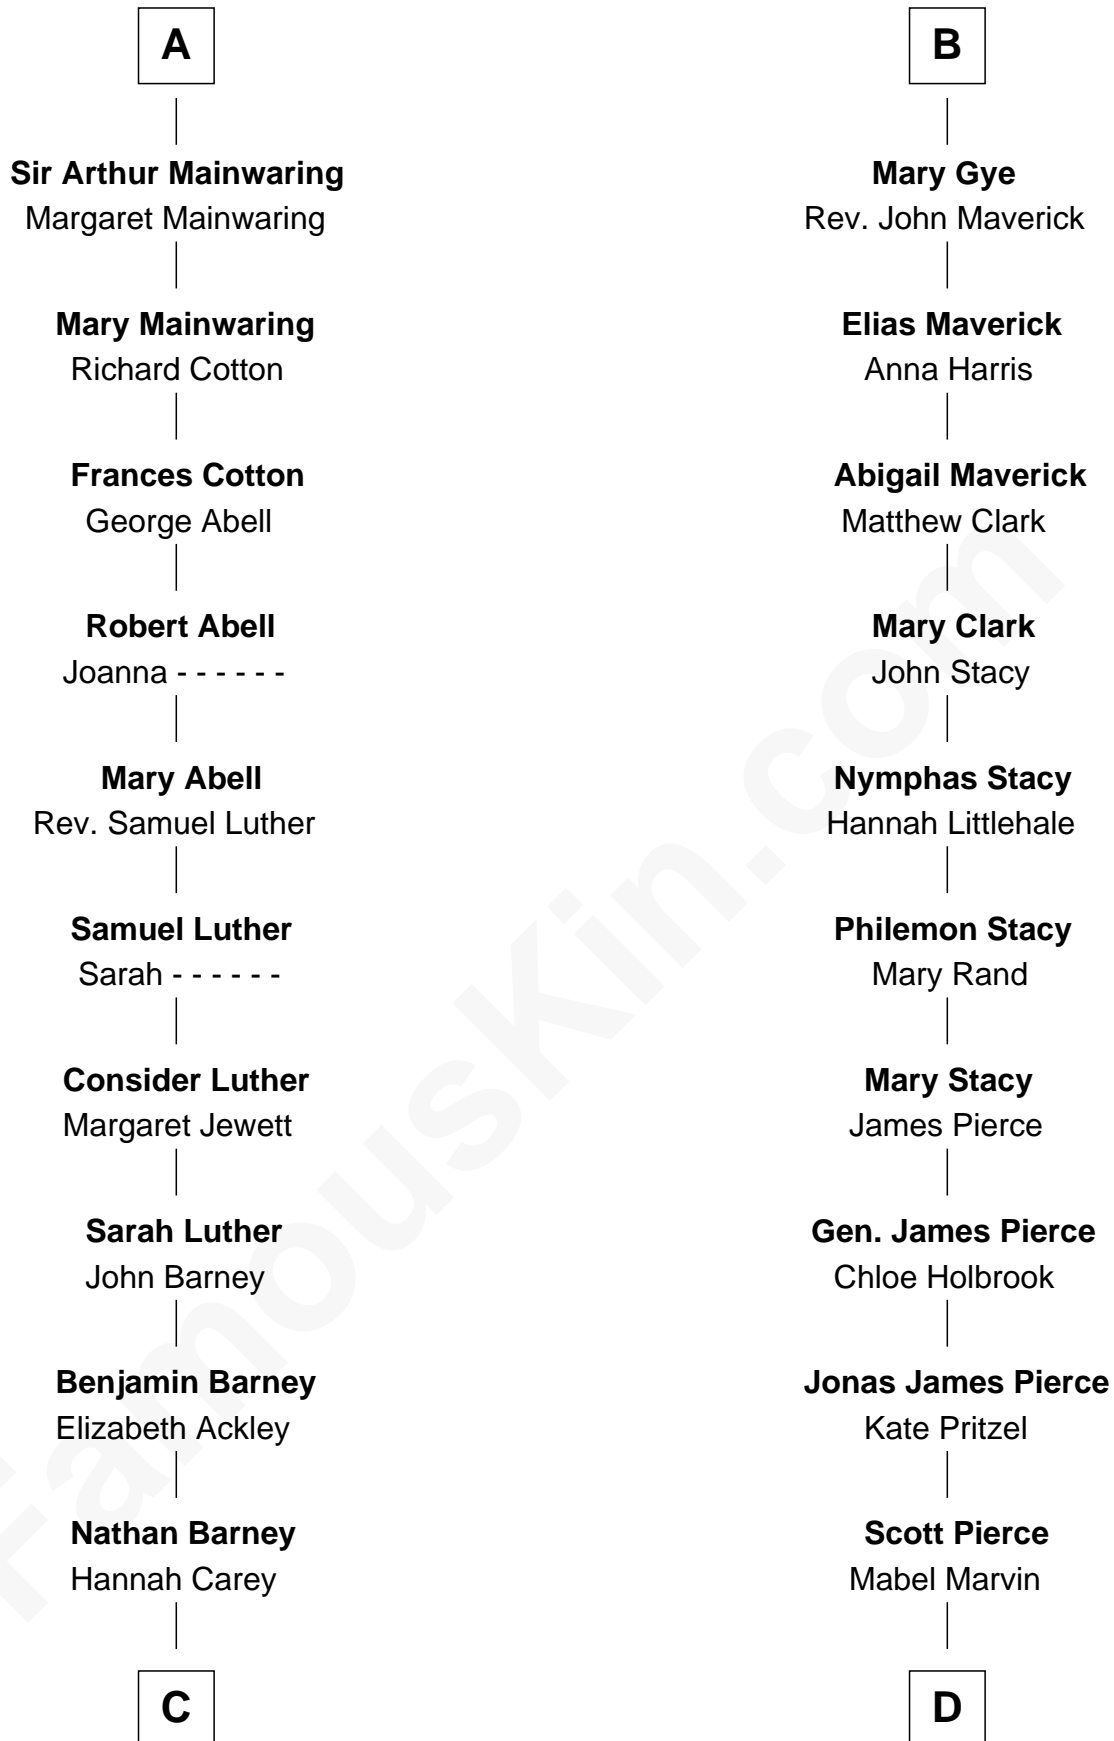

FamousKin.com
Relationship Chart of
Elizabeth Montgomery
TV Actress - "Bewitched"

18th cousin 2 times removed of

Barbara (Pierce) Bush
First Lady of President George H.W. Bush

C

Nathan Barney
Mary A. Deverell

Mary Weed Barney
Henry Montgomery

Henry Montgomery
Elizabeth Bryan Allen

Elizabeth Montgomery
TV Actress - "Bewitched"

D

Marvin Pierce
Pauline Robinson

Barbara (Pierce) Bush
First Lady of George H.W. Bush

FamousKin.com