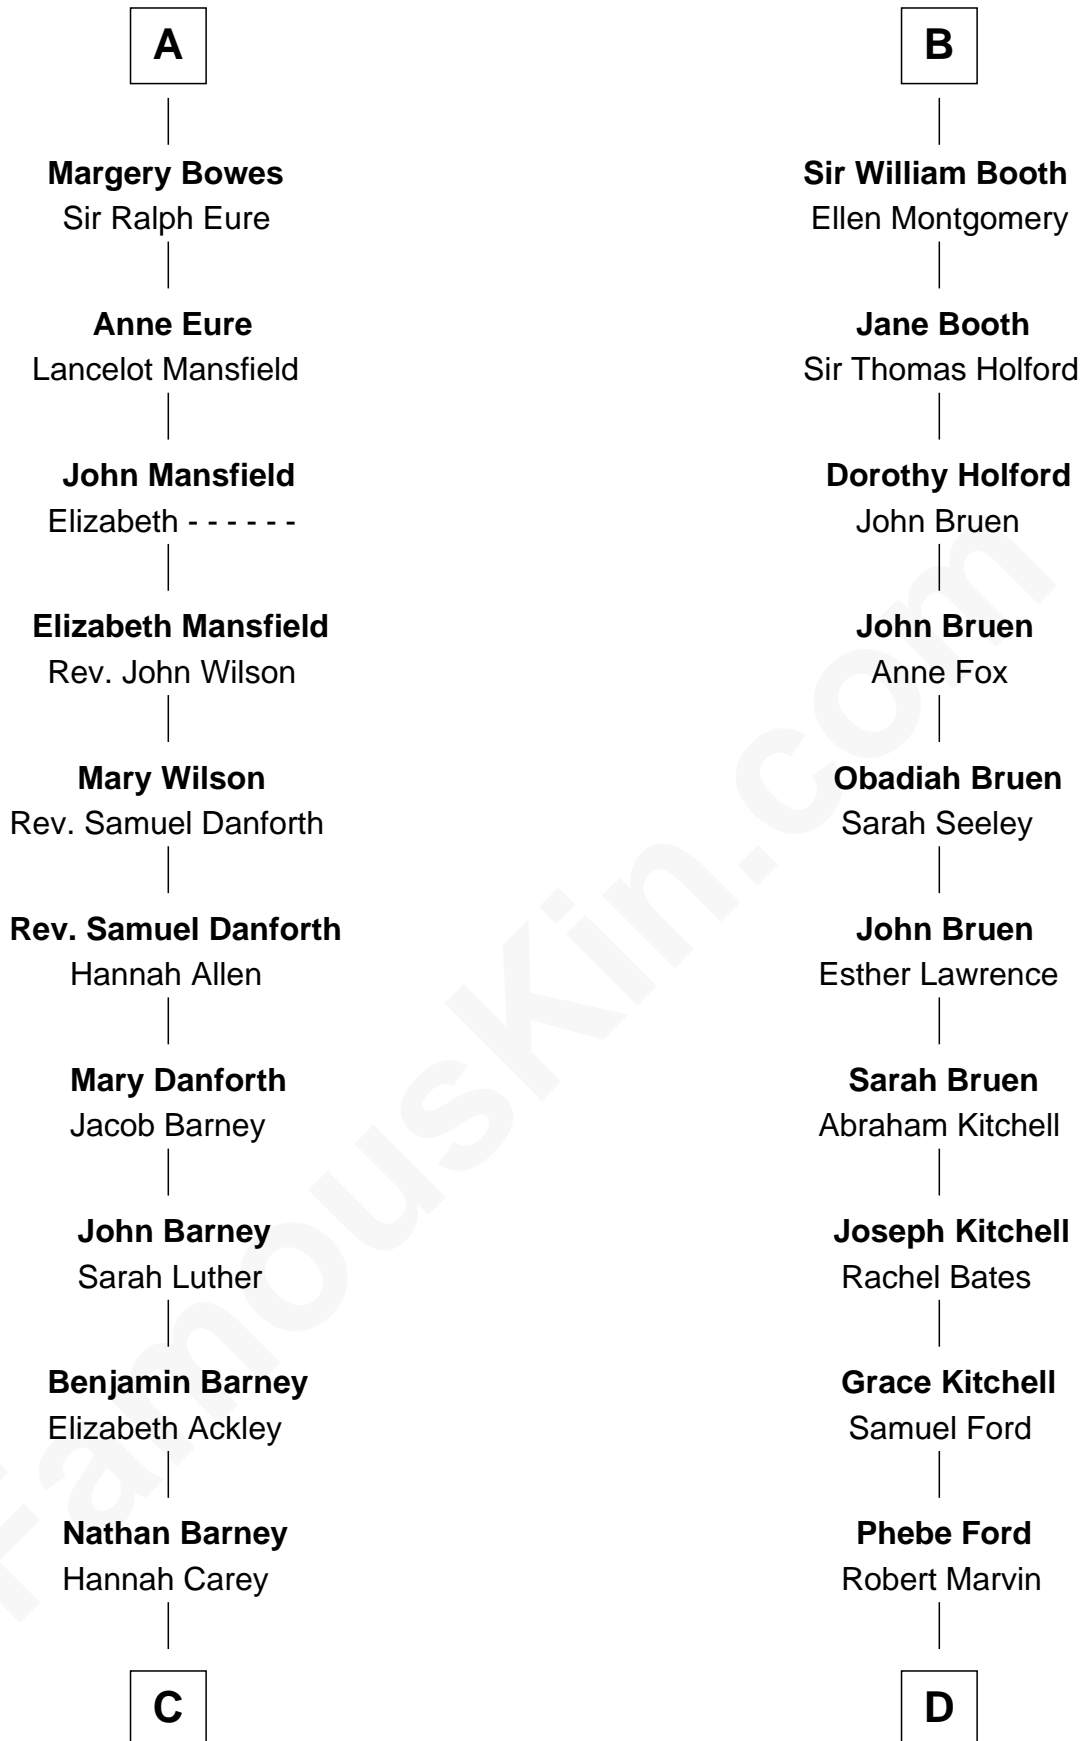

**FamousKin.com**  
**Relationship Chart of**  
**Elizabeth Montgomery**  
*TV Actress - "Bewitched"*

**20th cousin 1 time removed of**  
**Barbara (Pierce) Bush**  
*First Lady of President George H.W. Bush*

**C**

**Nathan Barney**  
Mary A. Deverell

**Mary Weed Barney**  
Henry Montgomery

**Henry Montgomery**  
Elizabeth Bryan Allen

**Elizabeth Montgomery**  
*TV Actress - "Bewitched"*

**D**

**Samuel Ross Marvin**  
Julia Ann Place

**Jerome Place Marvin**  
Martha Ann Stokes

**Mabel Marvin**  
Scott Pierce

**Marvin Pierce**  
Pauline Robinson

**Barbara (Pierce) Bush**  
*First Lady of George H.W. Bush*