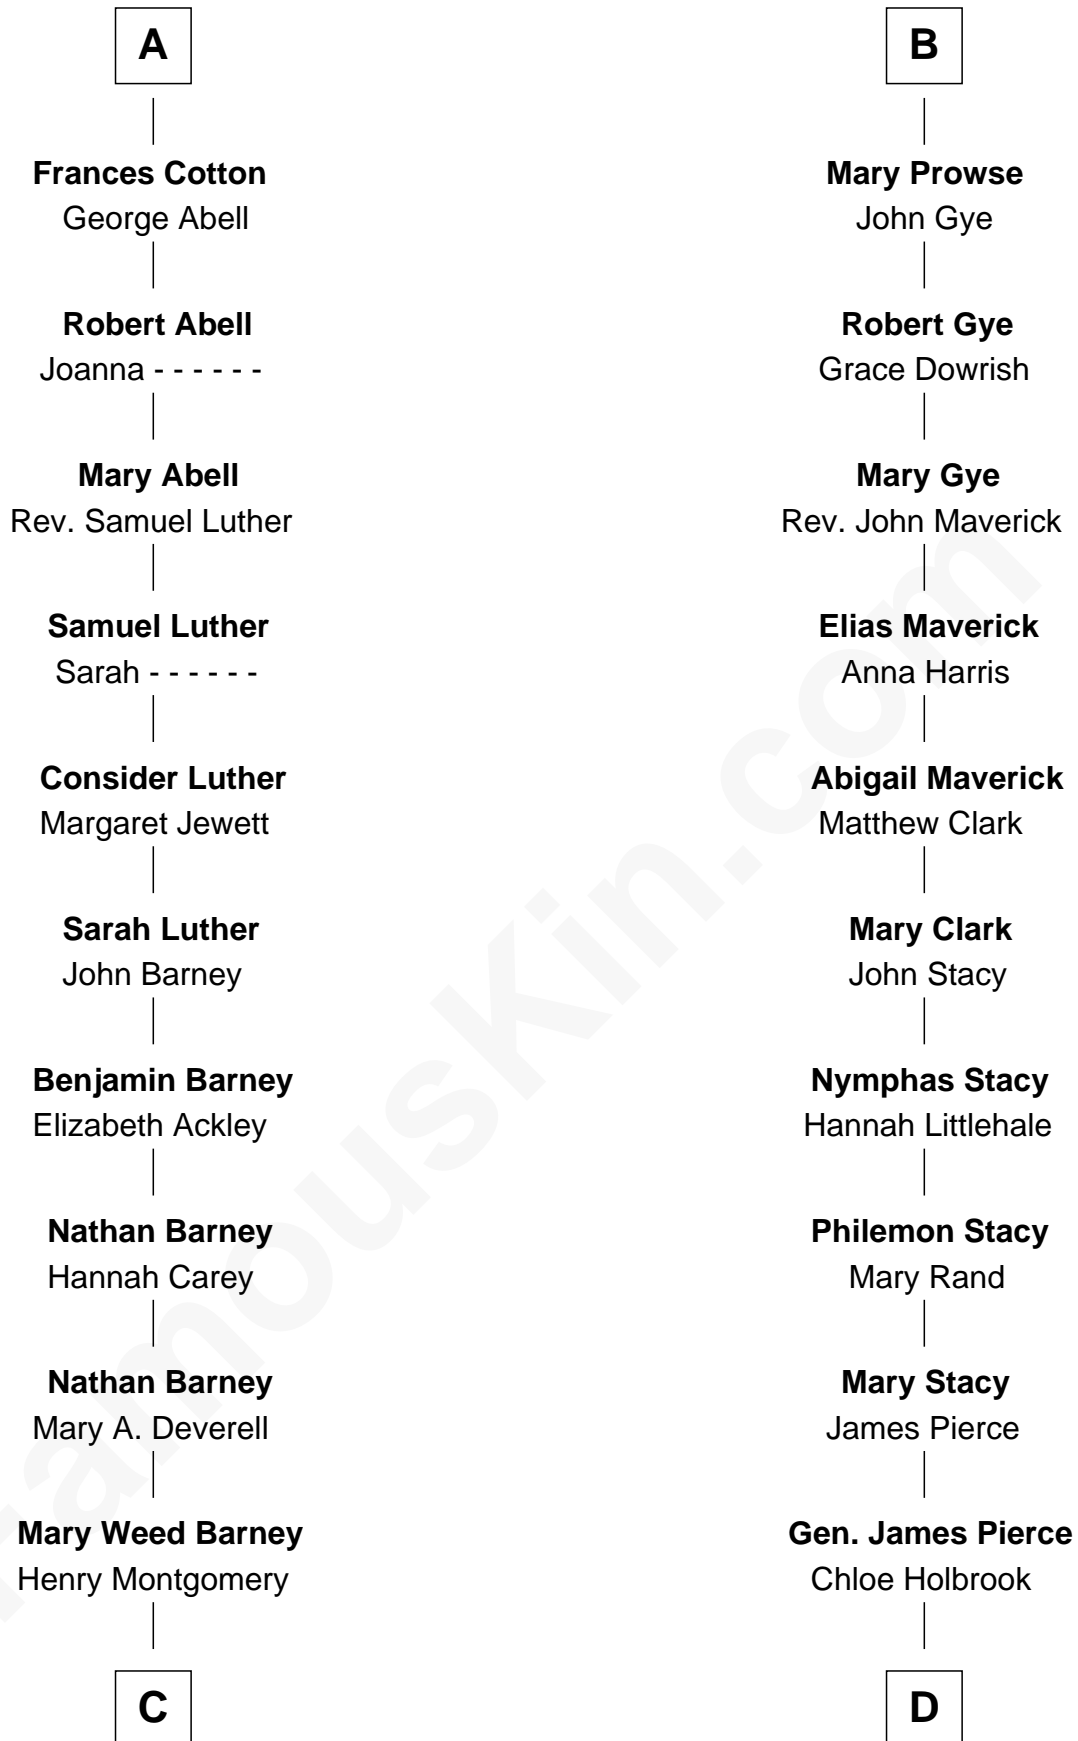

FamousKin.com
Relationship Chart of
Elizabeth Montgomery
 TV Actress - "Bewitched"

18th cousin 2 times removed of

Barbara (Pierce) Bush
 First Lady of President George H.W. Bush

Sir Maurice de Berkeley
 Eve la Zouche

C

Henry Montgomery
Elizabeth Bryan Allen

Elizabeth Montgomery
TV Actress - "Bewitched"

D

Jonas James Pierce
Kate Pritzel

Scott Pierce
Mabel Marvin

Marvin Pierce
Pauline Robinson

Barbara (Pierce) Bush
First Lady of George H.W. Bush