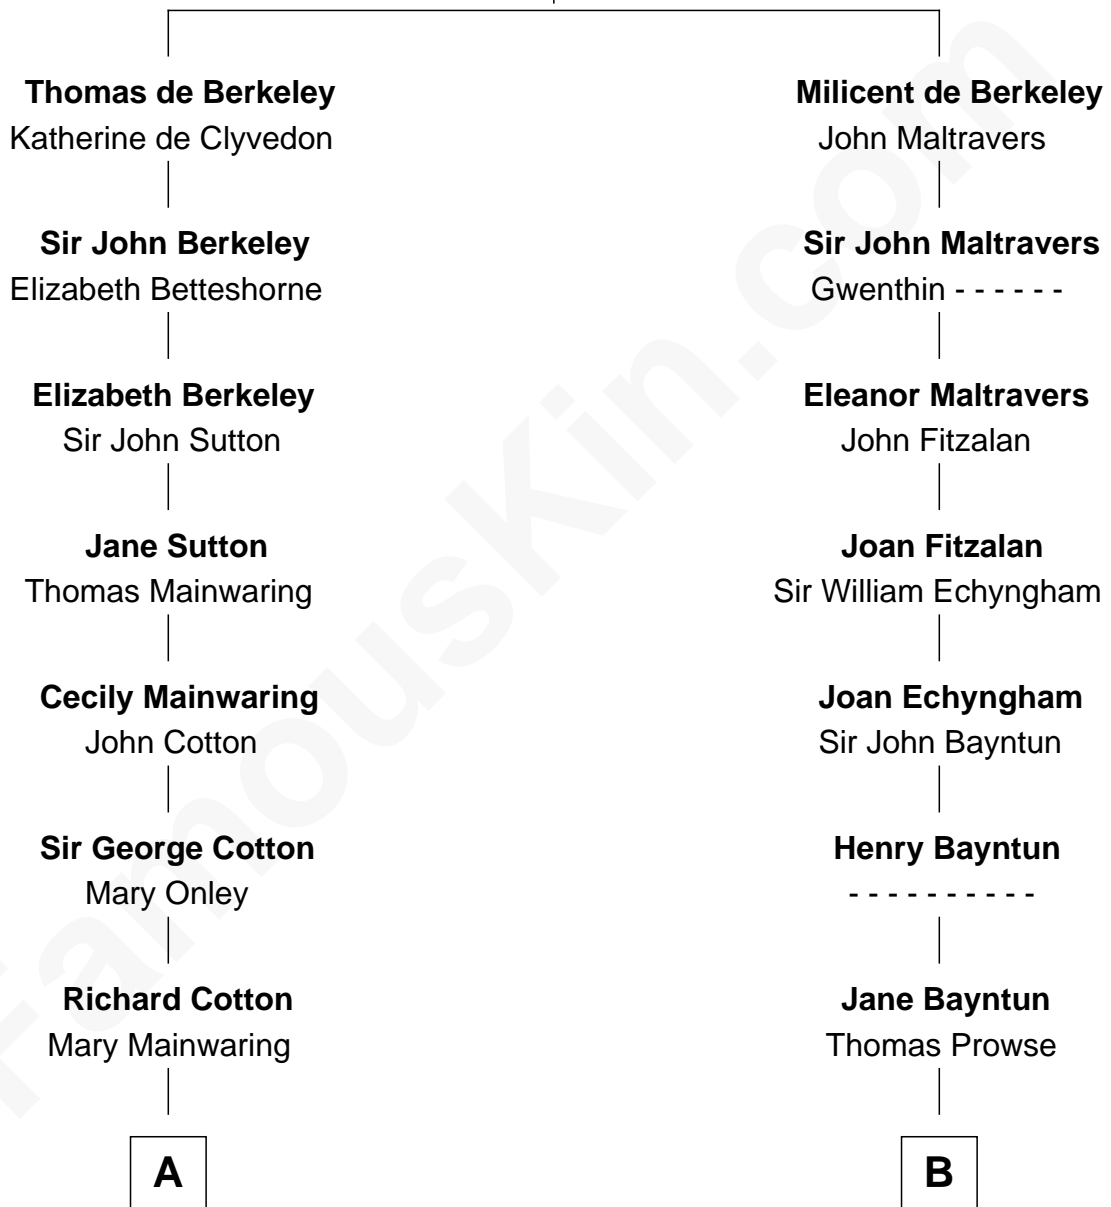

FamousKin.com
Relationship Chart of
Elizabeth Montgomery
 TV Actress - "Bewitched"

18th cousin 2 times removed of

Barbara (Pierce) Bush
 First Lady of President George H.W. Bush

Sir Maurice de Berkeley
 Eve la Zouche

C

Henry Montgomery
Elizabeth Bryan Allen

Elizabeth Montgomery
TV Actress - "Bewitched"

D

Jonas James Pierce
Kate Pritzel

Scott Pierce
Mabel Marvin

Marvin Pierce
Pauline Robinson

Barbara (Pierce) Bush
First Lady of George H.W. Bush