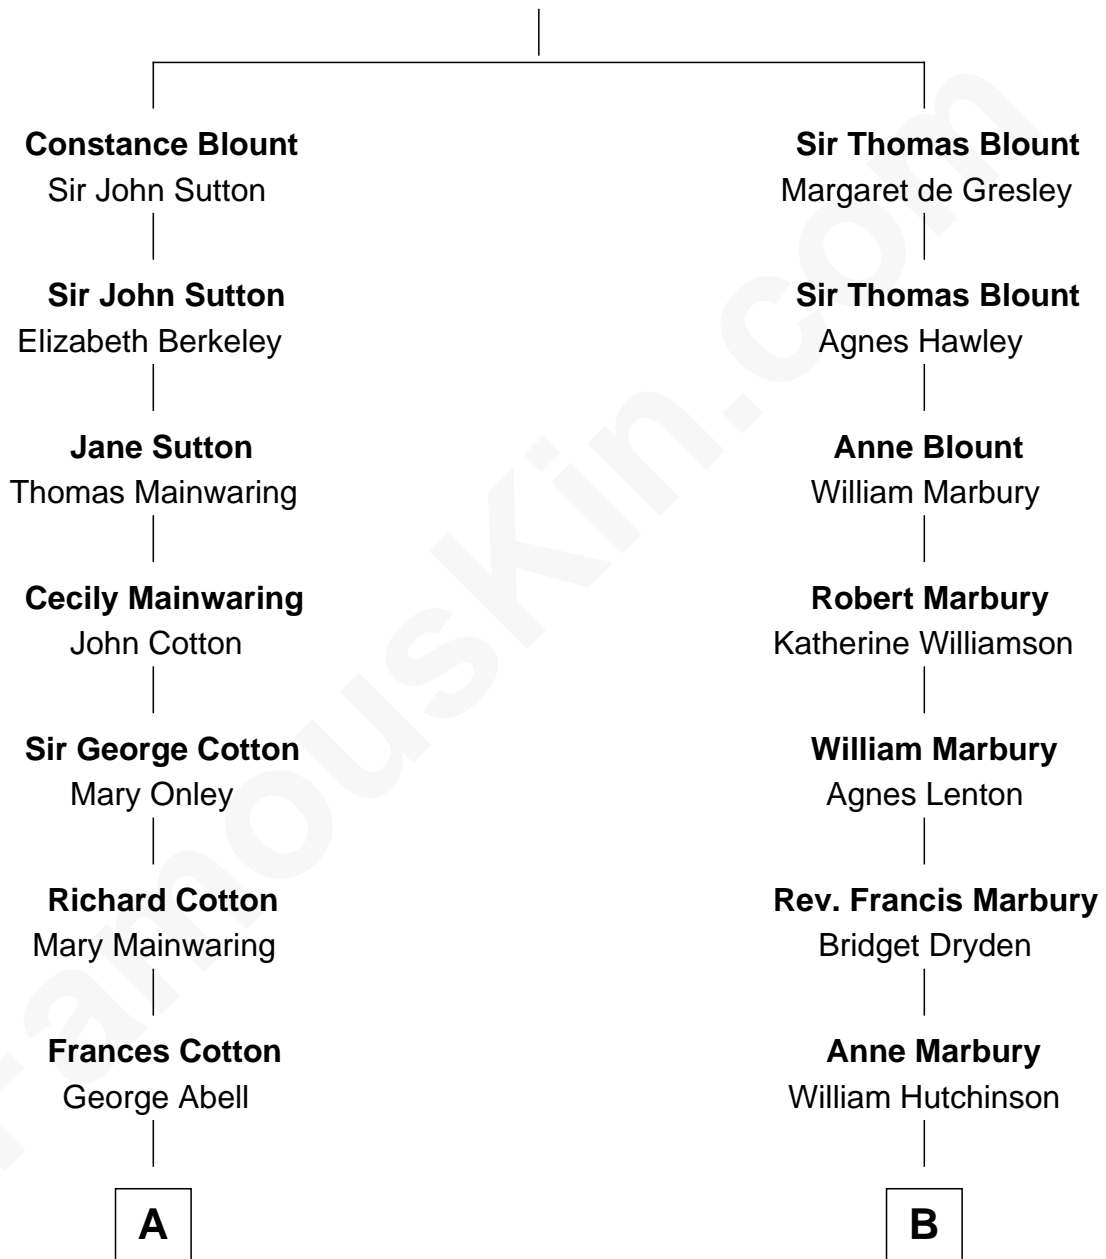

**FamousKin.com**  
**Relationship Chart of**  
**Elizabeth Montgomery**  
*TV Actress - "Bewitched"*

17th cousin 2 times removed of

**George W. Bush**  
*43rd U.S. President*

**Sir Walter Blount**  
 Sancha de Ayala

C

Prescott Sheldon Bush

Dorothy Wear Walker

George Herbert Walker Bush

Barbara Pierce

George W. Bush

*43rd U.S. President*

FamousKin.com