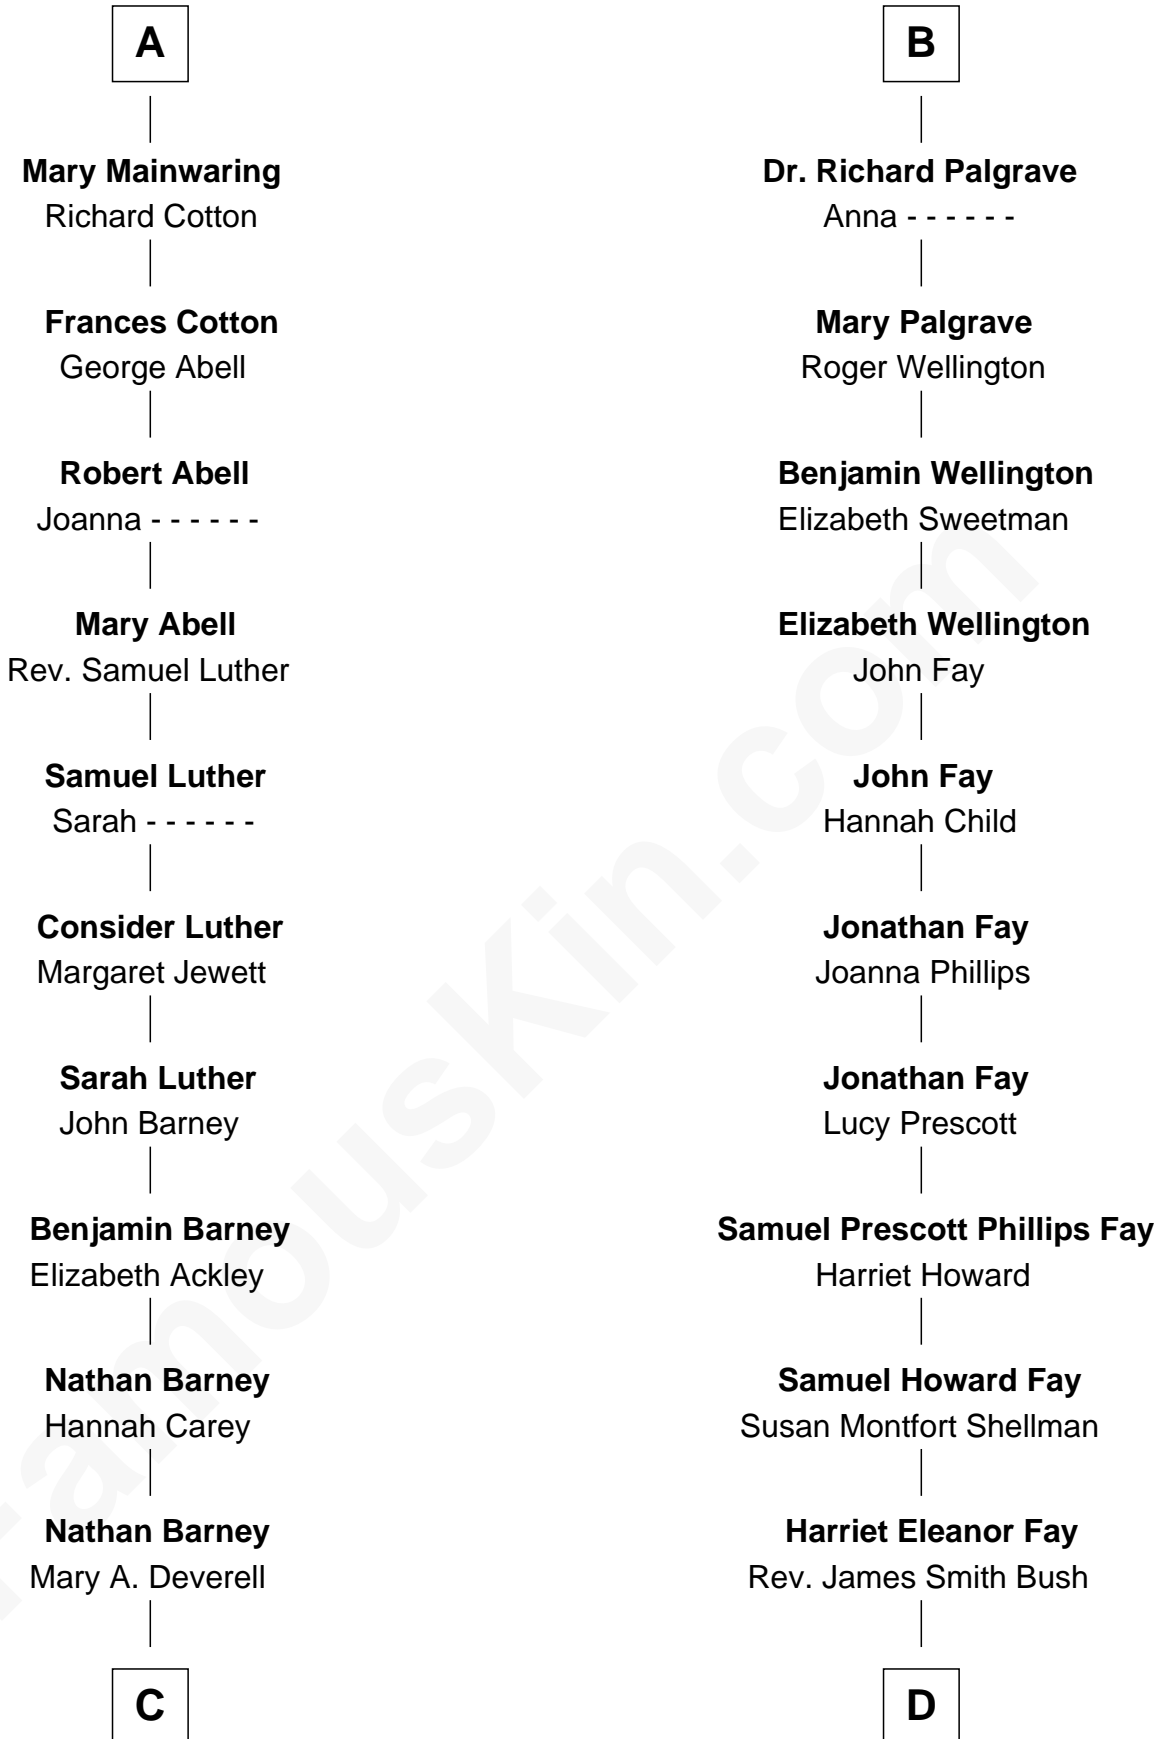

**FamousKin.com**  
**Relationship Chart of**  
**Elizabeth Montgomery**  
*TV Actress - "Bewitched"*

19th cousin 1 time removed of

**George W. Bush**  
*43rd U.S. President*

**Sir Richard Fitzalan**  
 Elizabeth de Bohun

**C**

**Mary Weed Barney**

Henry Montgomery

**Henry Montgomery**

Elizabeth Bryan Allen

**Elizabeth Montgomery**

*TV Actress - "Bewitched"*

**D**

**Samuel Prescott Bush**

Flora Sheldon

**Prescott Sheldon Bush**

Dorothy Wear Walker

**George Herbert Walker Bush**

Barbara Pierce

**George W. Bush**

*43rd U.S. President*