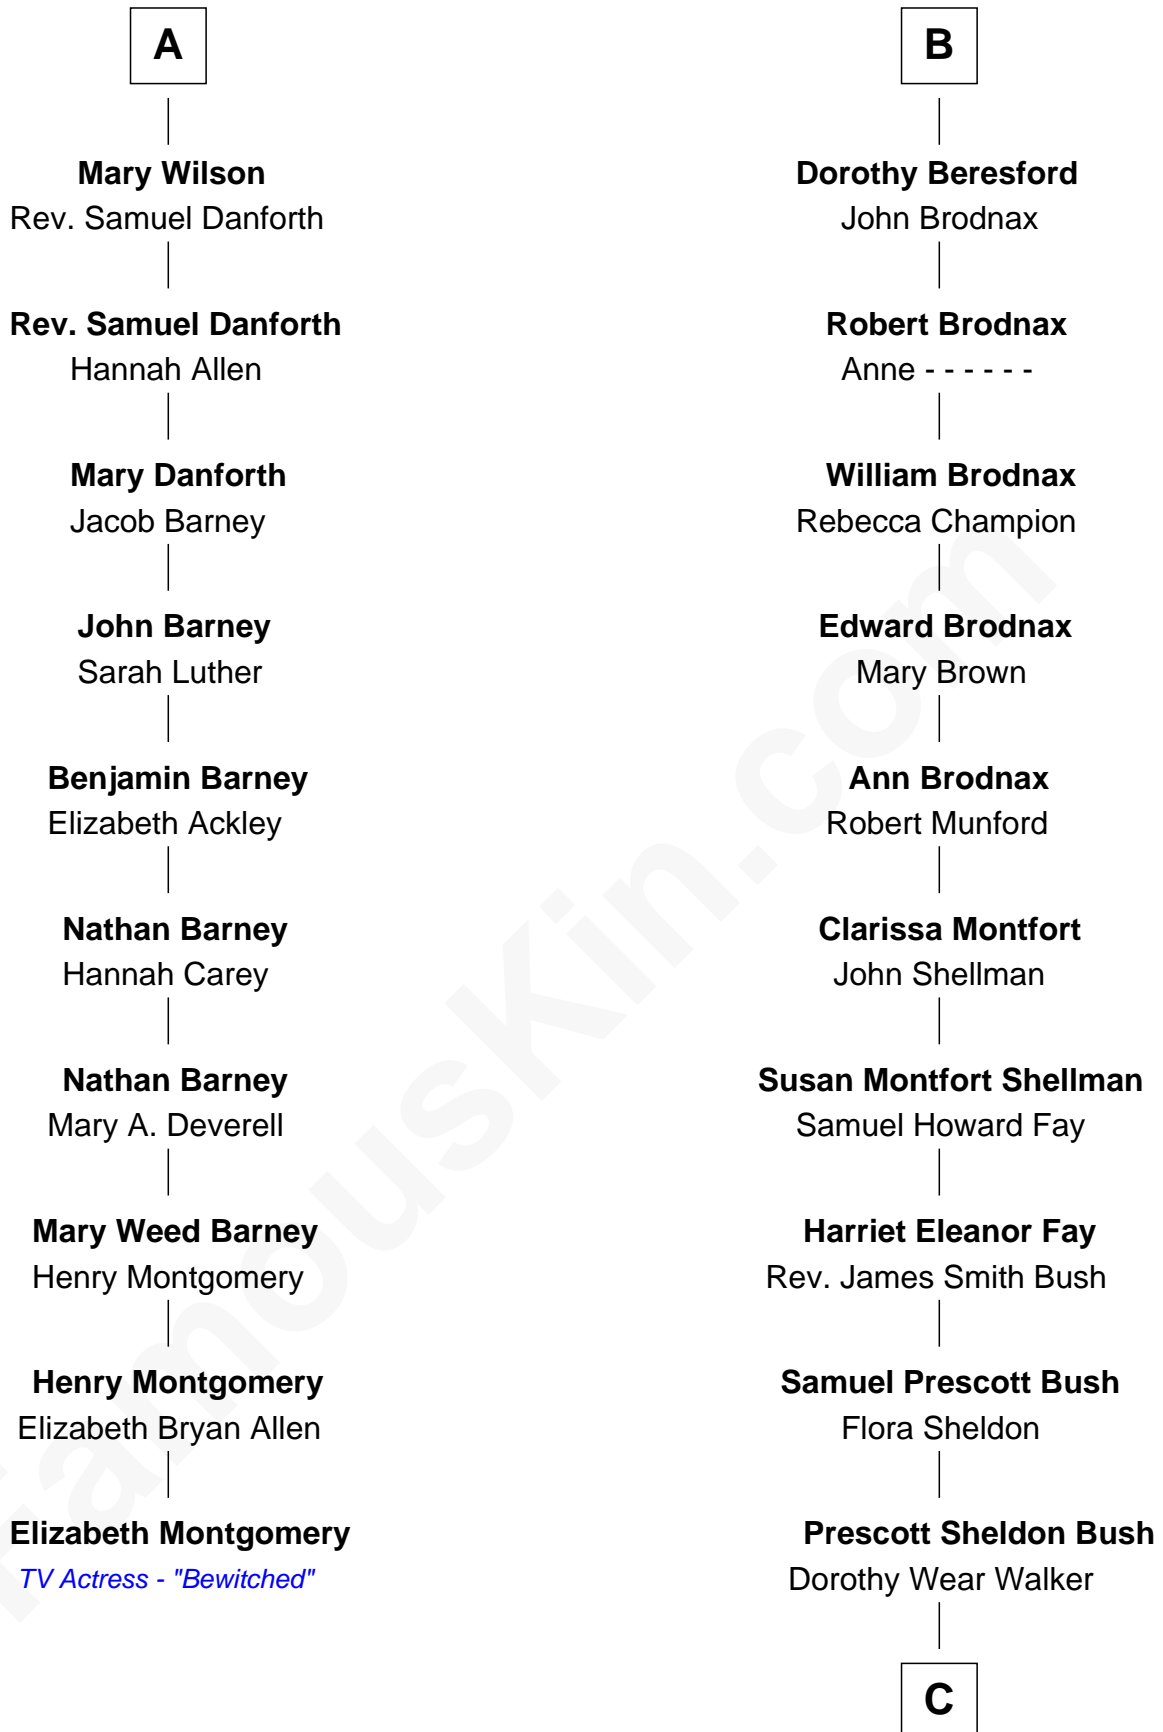

FamousKin.com
Relationship Chart of
Elizabeth Montgomery
TV Actress - "Bewitched"

16th cousin 2 times removed of

George W. Bush
43rd U.S. President

Sir Lionel de Welles
 Joan de Waterton

C

George Herbert Walker Bush

Barbara Pierce

George W. Bush

43rd U.S. President

FamousKin.com