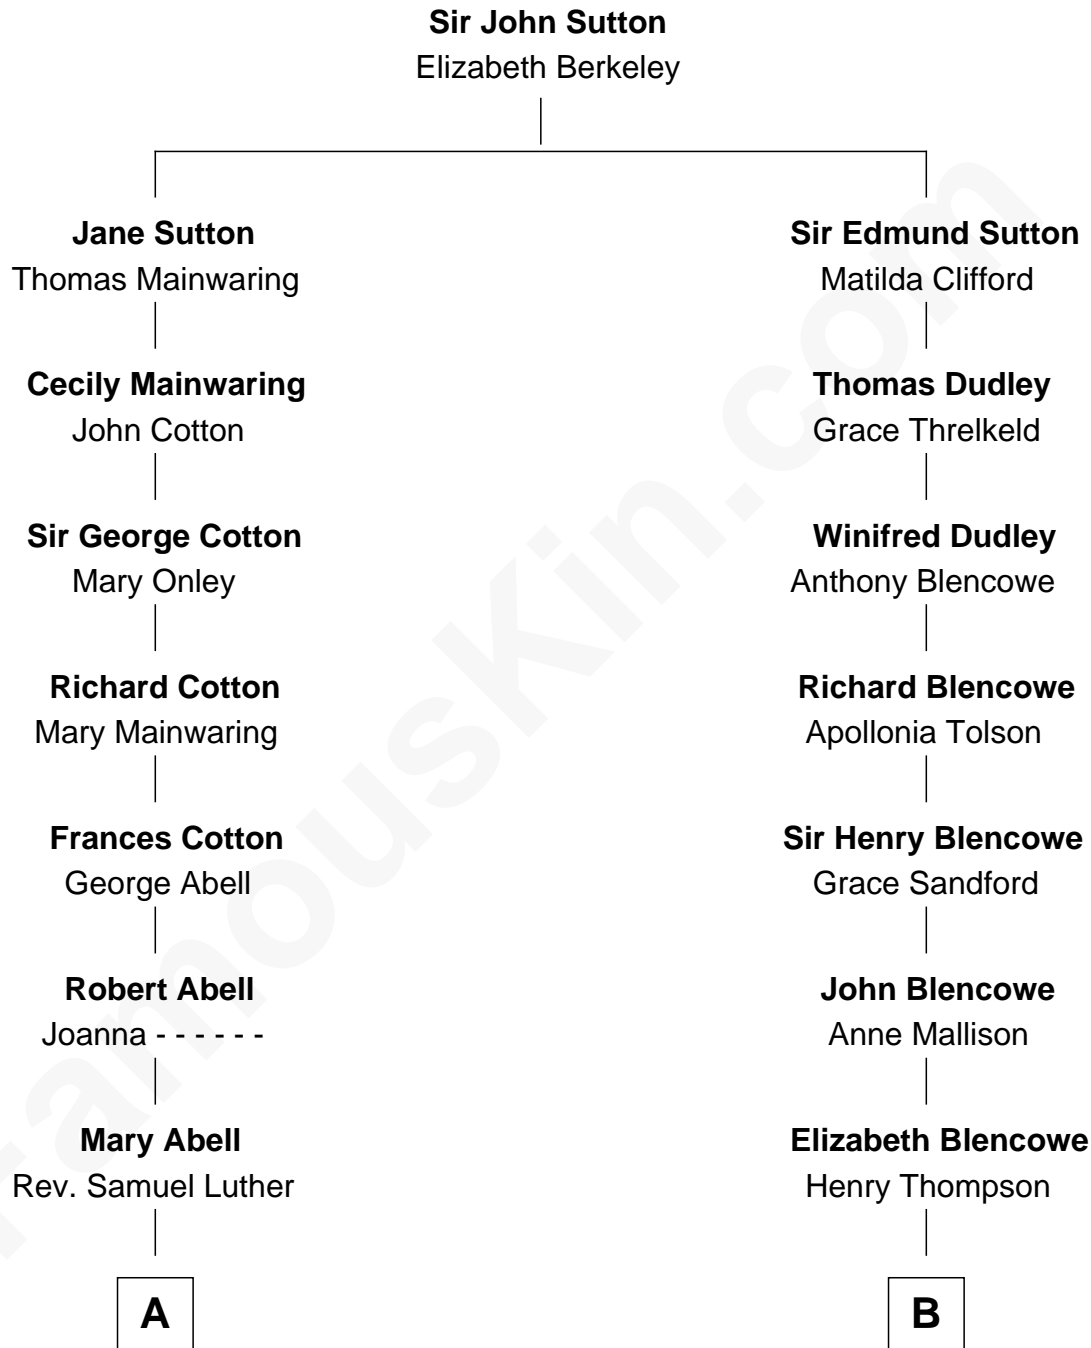

FamousKin.com
Relationship Chart of
Elizabeth Montgomery
TV Actress - "Bewitched"

15th cousin 3 times removed of

Paris Hilton
Socialite and TV Personality

C

Richard Howard Hilton
Kathleen Elizabeth Avanzino