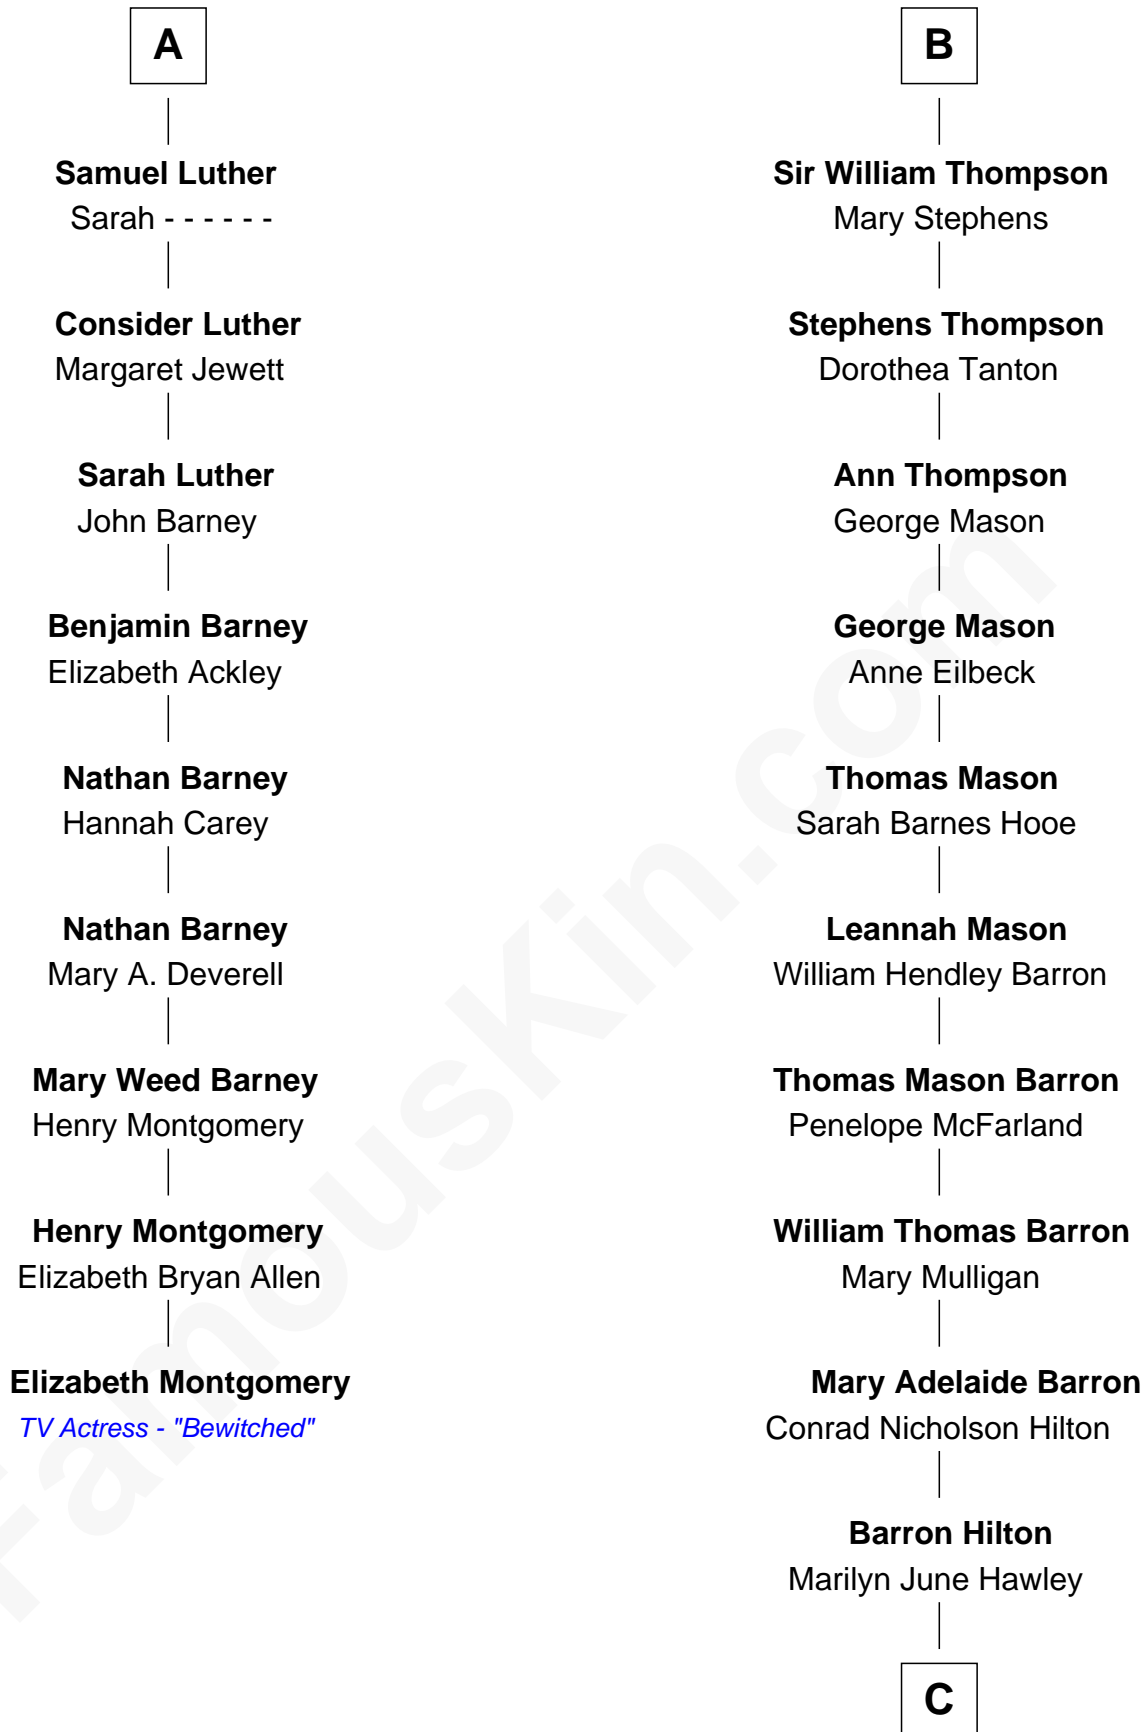

FamousKin.com
Relationship Chart of
Elizabeth Montgomery
TV Actress - "Bewitched"

15th cousin 3 times removed of

Paris Hilton
Socialite and TV Personality

C

Richard Howard Hilton
Kathleen Elizabeth Avanzino