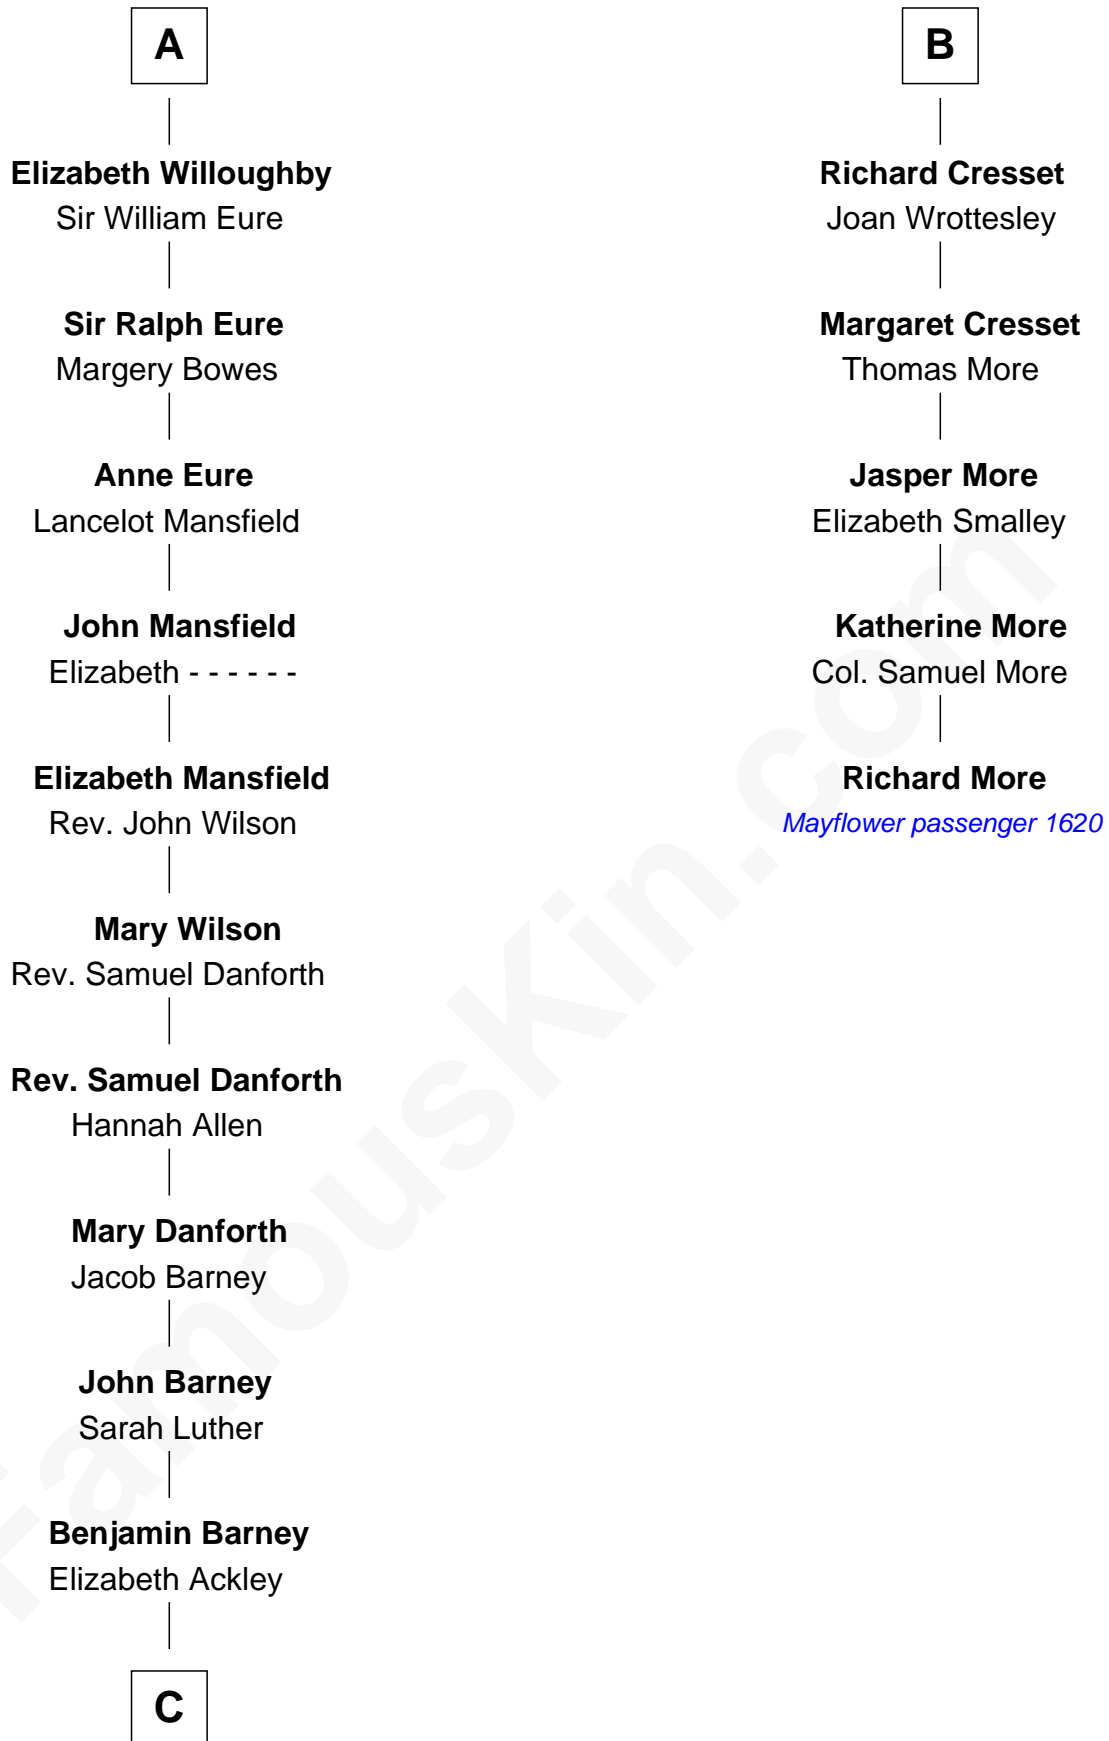

FamousKin.com
Relationship Chart of
Elizabeth Montgomery
 TV Actress - "Bewitched"

11th cousin 10 times removed of

Richard More
 (c1614 - c1696) Mayflower passenger 1620

C

—
Nathan Barney

Hannah Carey

—
Nathan Barney

Mary A. Deverell

—
Mary Weed Barney

Henry Montgomery

—
Henry Montgomery

Elizabeth Bryan Allen

—
Elizabeth Montgomery

TV Actress - "Bewitched"

FamousKin.com