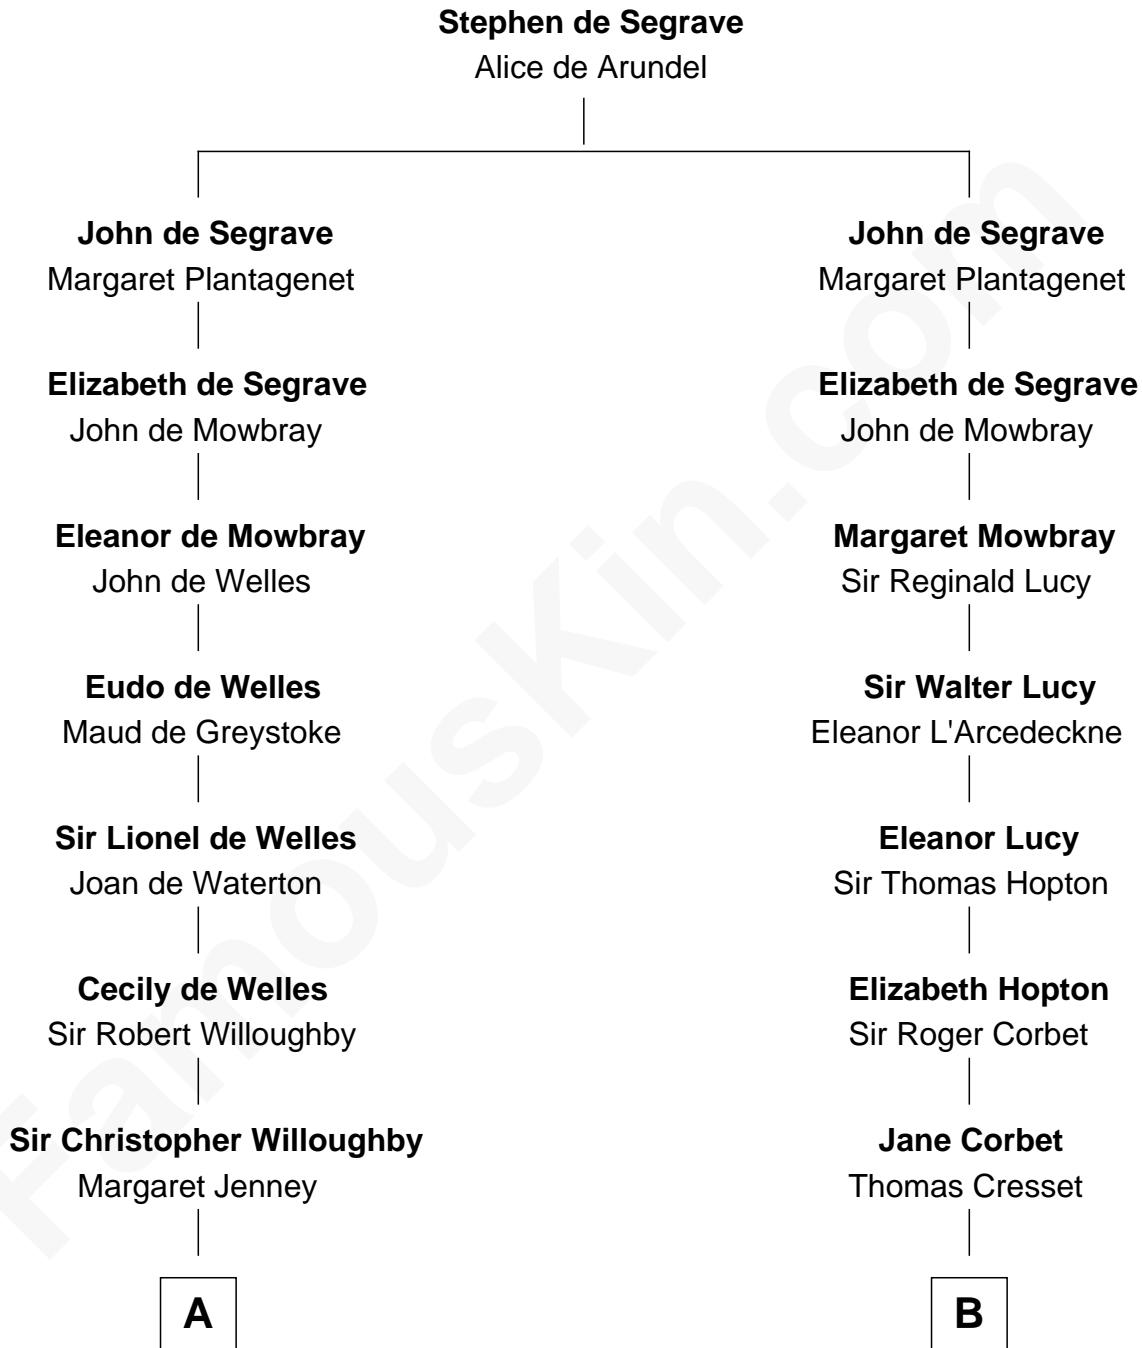

FamousKin.com
Relationship Chart of
Elizabeth Montgomery
 TV Actress - "Bewitched"

11th cousin 10 times removed of

Richard More
 (c1614 - c1696) Mayflower passenger 1620

C

—
Nathan Barney

Hannah Carey

—
Nathan Barney

Mary A. Deverell

—
Mary Weed Barney

Henry Montgomery

—
Henry Montgomery

Elizabeth Bryan Allen

—
Elizabeth Montgomery

TV Actress - "Bewitched"

FamousKin.com