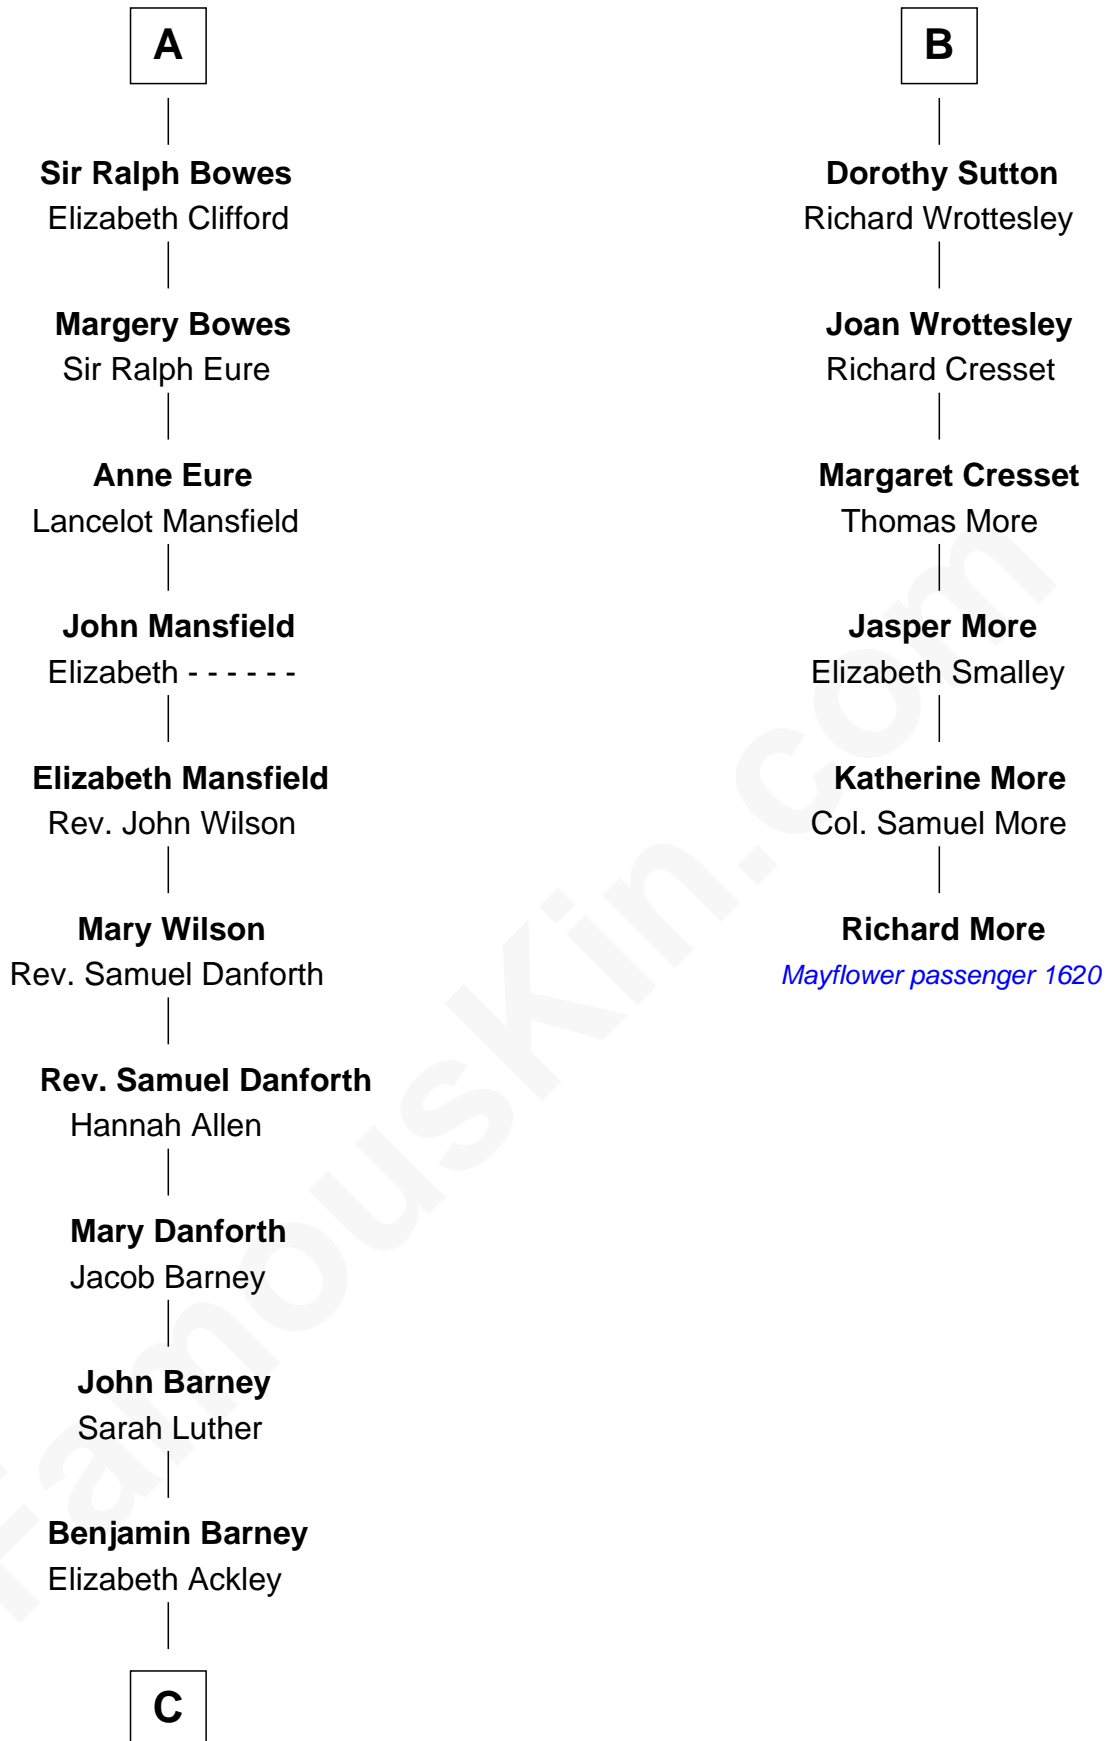

FamousKin.com
Relationship Chart of
Elizabeth Montgomery
 TV Actress - "Bewitched"

12th cousin 9 times removed of

Richard More
 (c1614 - c1696) Mayflower passenger 1620

C

—
Nathan Barney

Hannah Carey

—
Nathan Barney

Mary A. Deverell

—
Mary Weed Barney

Henry Montgomery

—
Henry Montgomery

Elizabeth Bryan Allen

—
Elizabeth Montgomery

TV Actress - "Bewitched"

FamousKin.com