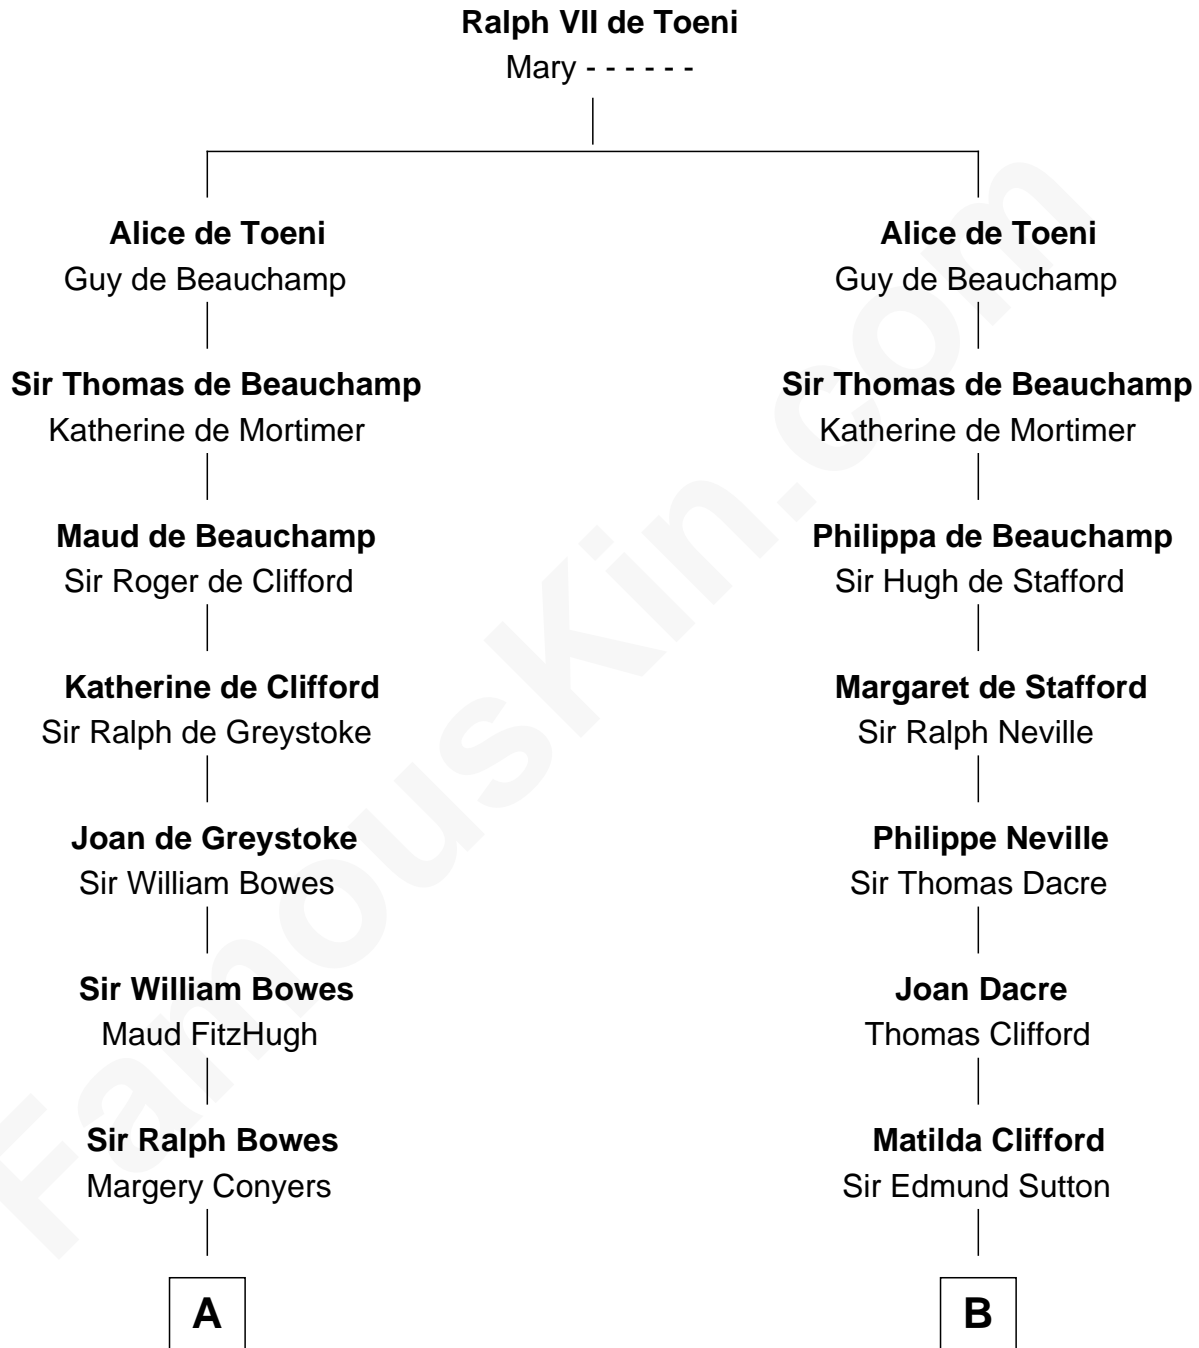

FamousKin.com
Relationship Chart of
Elizabeth Montgomery
 TV Actress - "Bewitched"

12th cousin 9 times removed of

Richard More
 (c1614 - c1696) Mayflower passenger 1620

C

—
Nathan Barney

Hannah Carey

—
Nathan Barney

Mary A. Deverell

—
Mary Weed Barney

Henry Montgomery

—
Henry Montgomery

Elizabeth Bryan Allen

—
Elizabeth Montgomery

TV Actress - "Bewitched"

FamousKin.com