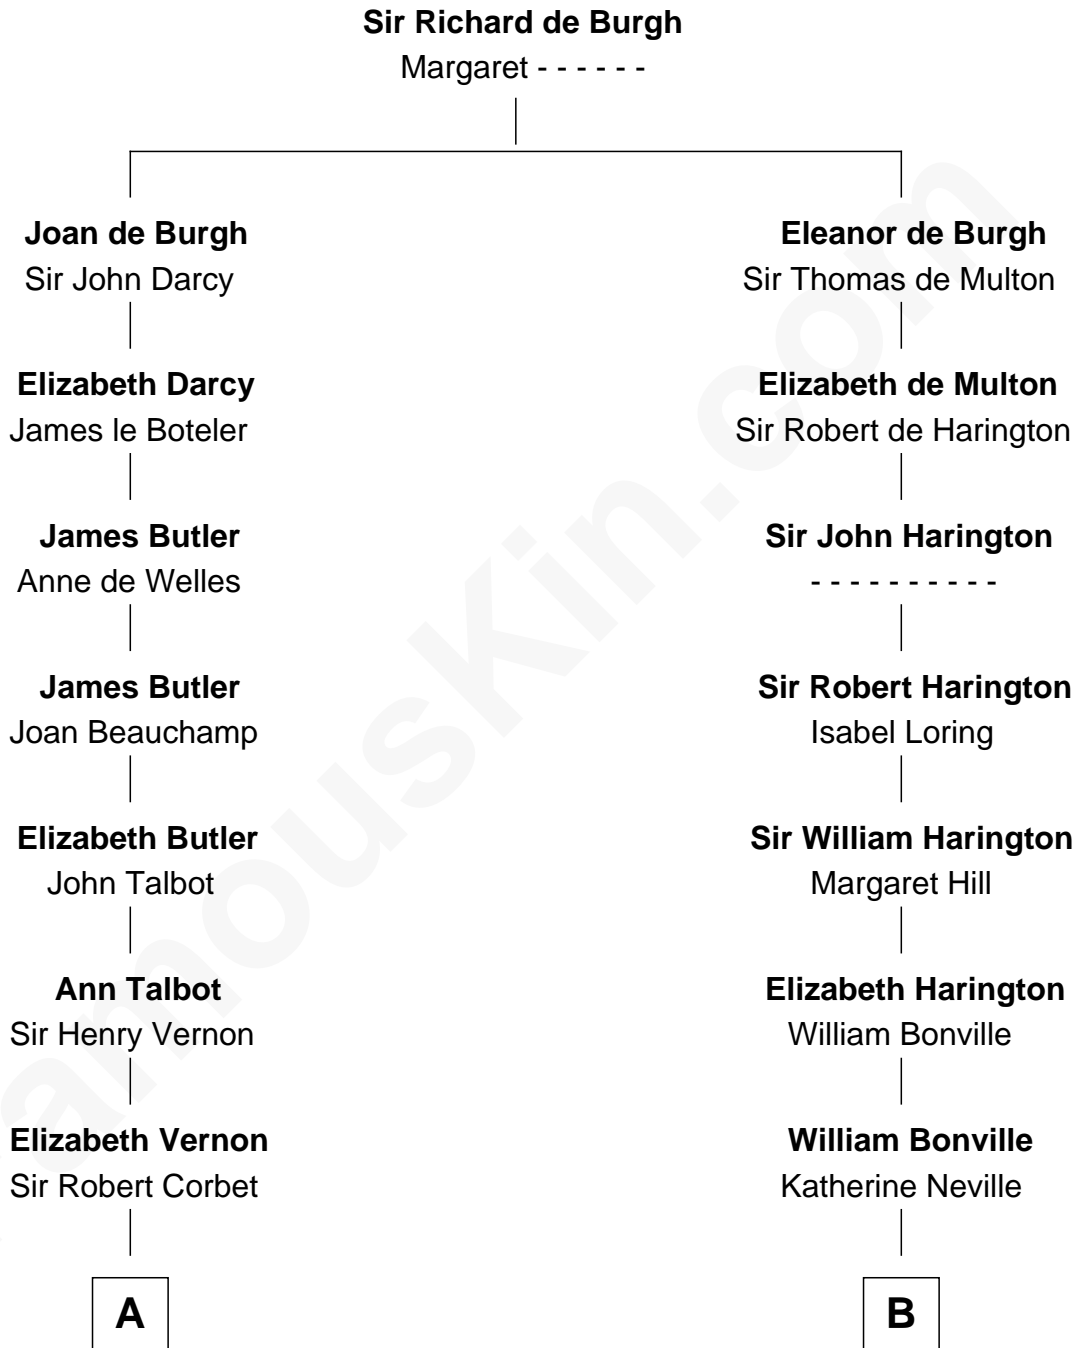

**FamousKin.com**  
**Relationship Chart of**  
**Elizabeth Montgomery**  
 TV Actress - "Bewitched"

16th cousin 5 times removed of

**Bathsheba (Ruggles) Spooner**

*First woman executed for murder in U.S. by non-British government*

**C**

—  
**Nathan Barney**

Hannah Carey

—  
**Nathan Barney**

Mary A. Deverell

—  
**Mary Weed Barney**

Henry Montgomery

—  
**Henry Montgomery**

Elizabeth Bryan Allen

—  
**Elizabeth Montgomery**

*TV Actress - "Bewitched"*

FamousKin.com