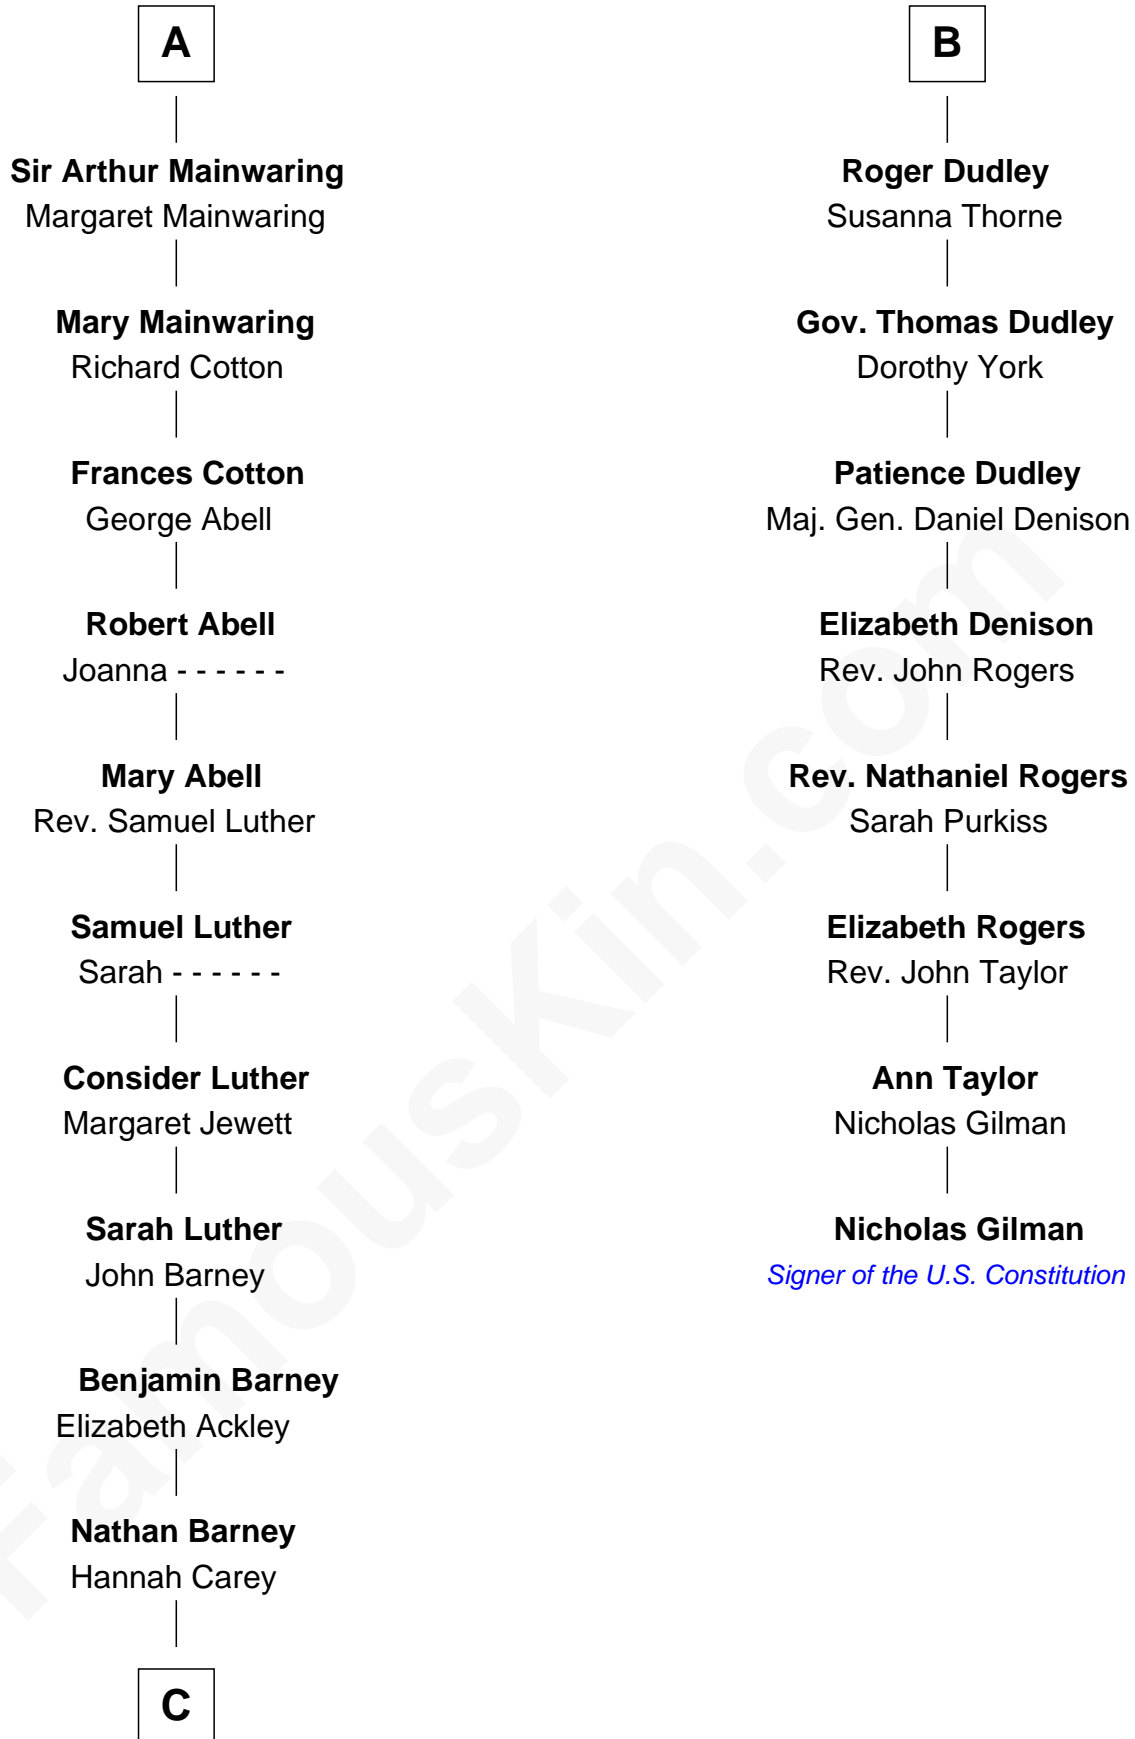

FamousKin.com
Relationship Chart of
Elizabeth Montgomery
TV Actress - "Bewitched"

14th cousin 6 times removed of

Nicholas Gilman
Signer of the U.S. Constitution

C

—
Nathan Barney
Mary A. Deverell

—
Mary Weed Barney
Henry Montgomery

—
Henry Montgomery
Elizabeth Bryan Allen

—
Elizabeth Montgomery
TV Actress - "Bewitched"

FamousKin.com