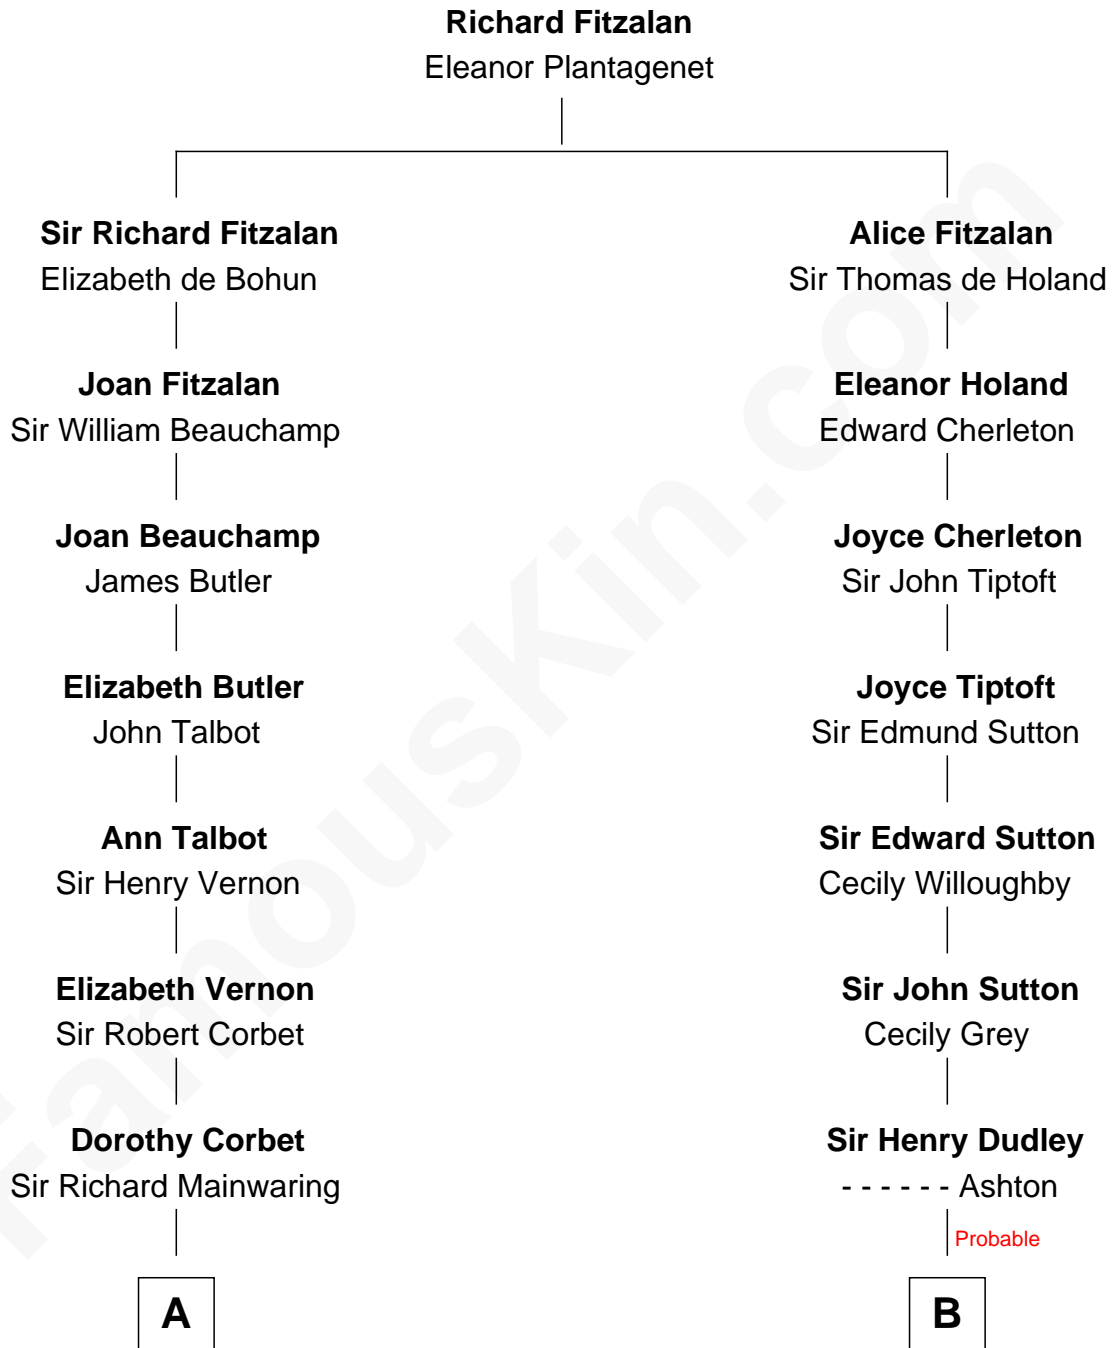

FamousKin.com
Relationship Chart of
Elizabeth Montgomery
TV Actress - "Bewitched"

14th cousin 6 times removed of

Nicholas Gilman
Signer of the U.S. Constitution

C

—
Nathan Barney
Mary A. Deverell

—
Mary Weed Barney
Henry Montgomery

—
Henry Montgomery
Elizabeth Bryan Allen

—
Elizabeth Montgomery
TV Actress - "Bewitched"

FamousKin.com