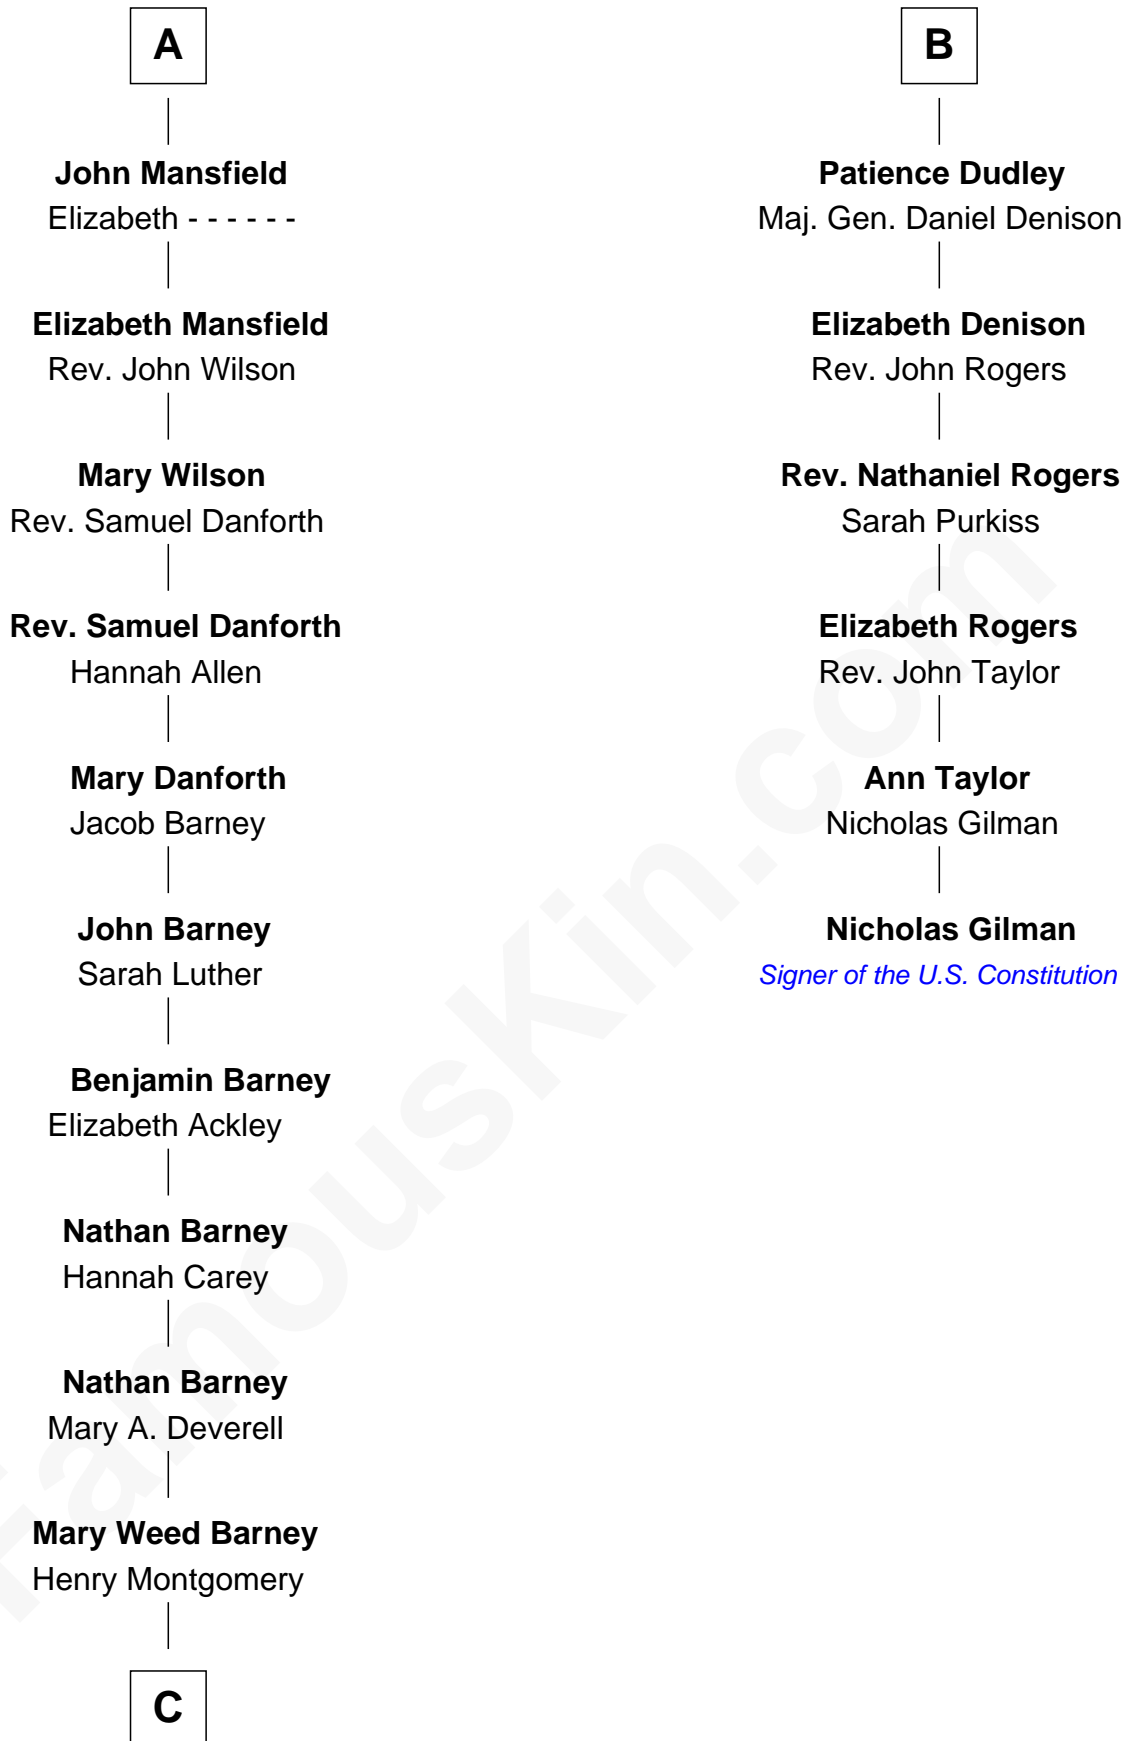

FamousKin.com

Relationship Chart of

Elizabeth Montgomery

TV Actress - "Bewitched"

12th cousin 6 times removed of

Nicholas Gilman
 Signer of the U.S. Constitution

C

Henry Montgomery
Elizabeth Bryan Allen

Elizabeth Montgomery
TV Actress - "Bewitched"

FamousKin.com