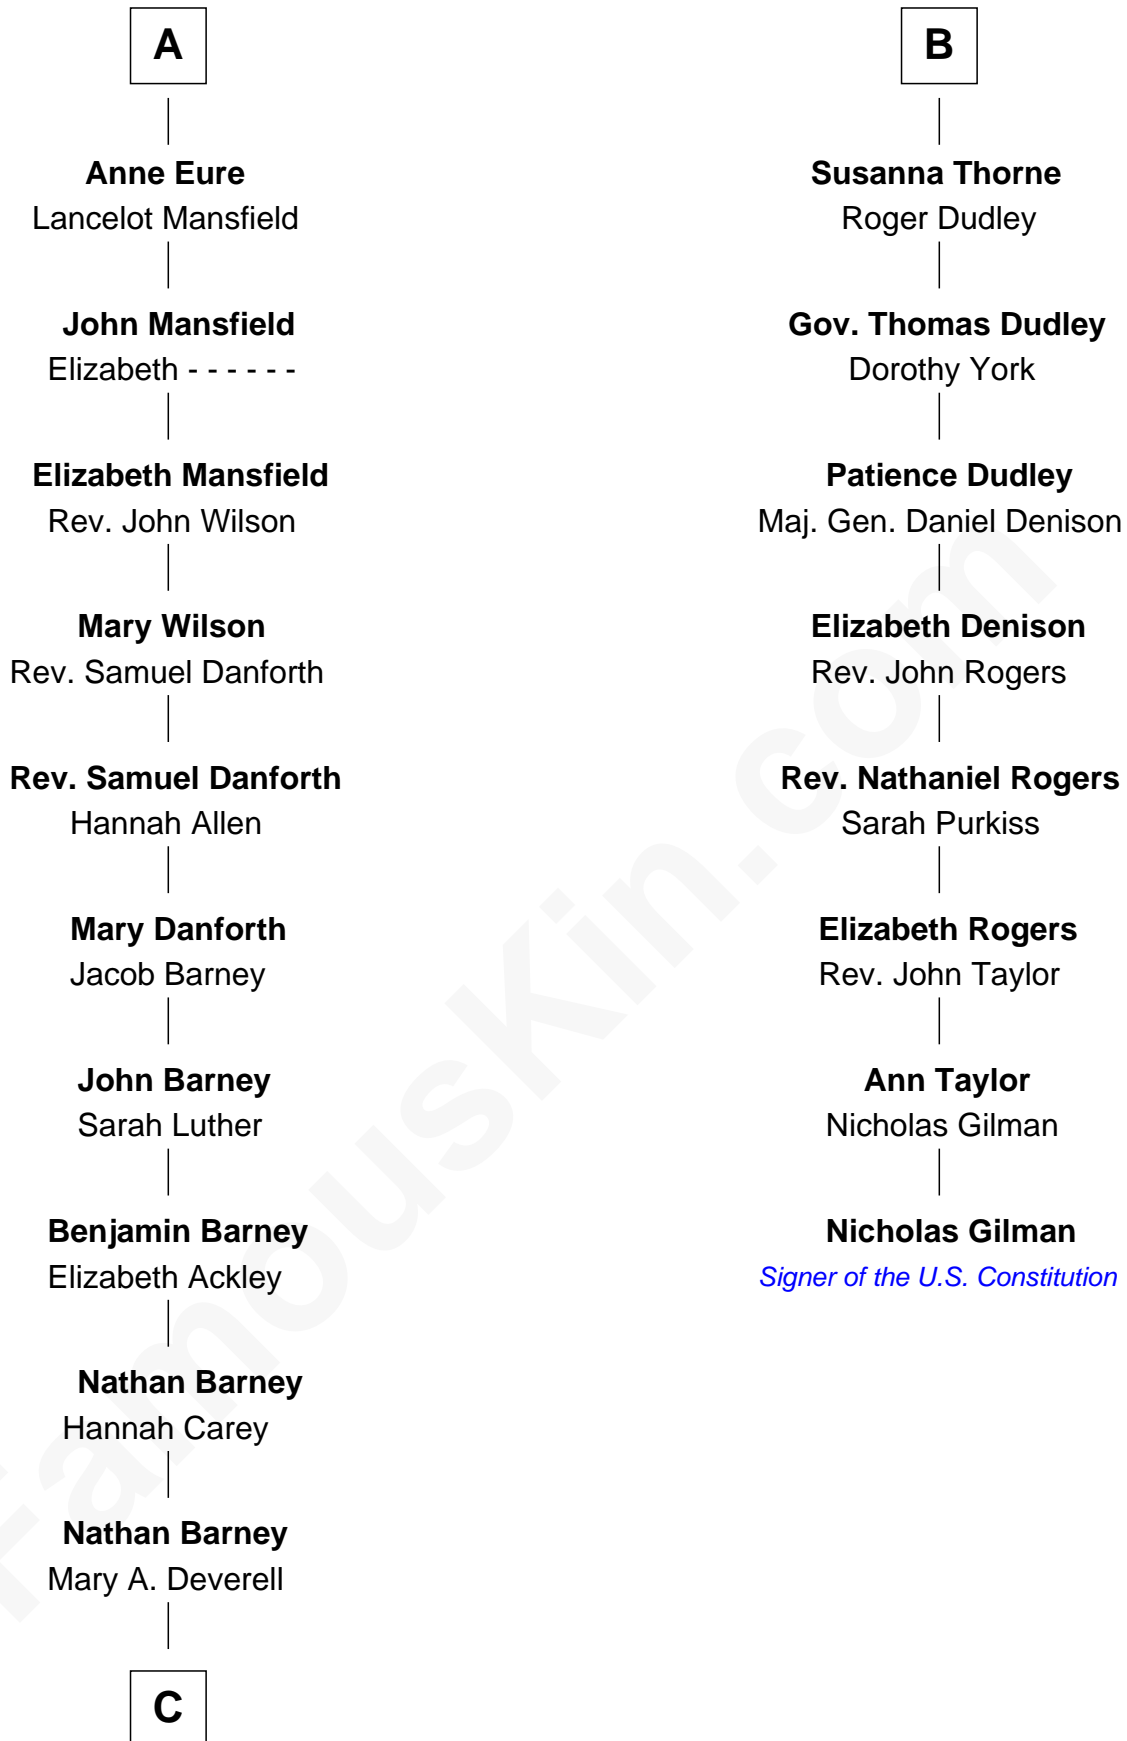

FamousKin.com Relationship Chart of

Elizabeth Montgomery

TV Actress - "Bewitched"

14th cousin 5 times removed of

Nicholas Gilman

Signer of the U.S. Constitution

C

—
Mary Weed Barney

Henry Montgomery

—
Henry Montgomery

Elizabeth Bryan Allen

—
Elizabeth Montgomery

TV Actress - "Bewitched"

FamousKin.com