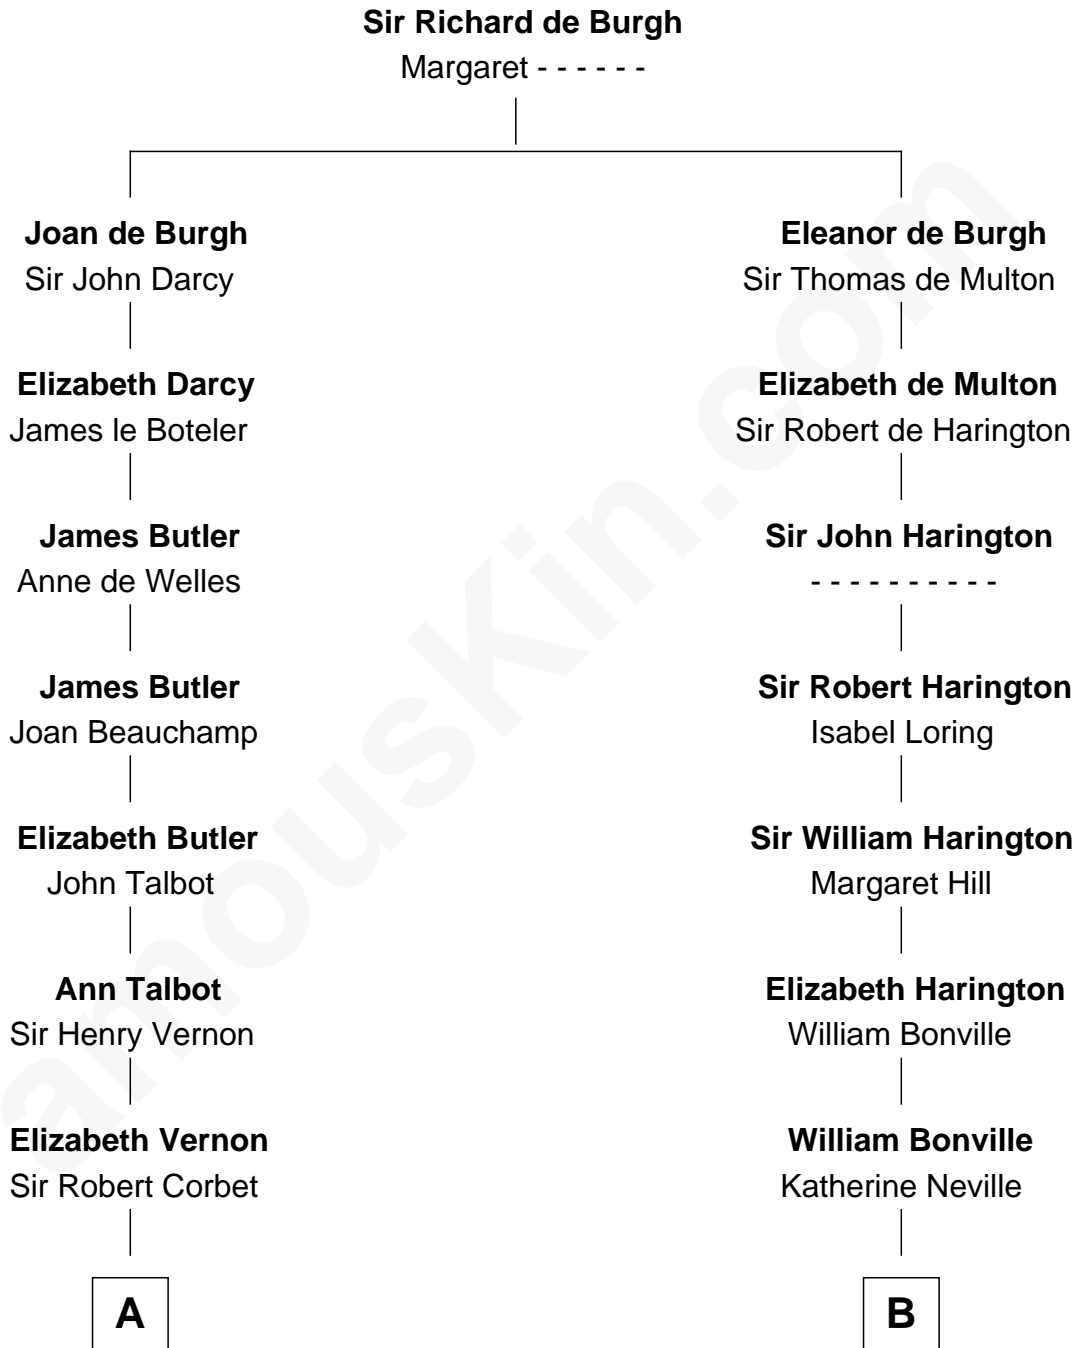

FamousKin.com
Relationship Chart of
Elizabeth Montgomery
 TV Actress - "Bewitched"

17th cousin 4 times removed of

Nicholas Gilman
 Signer of the U.S. Constitution

C

Nathan Barney

Hannah Carey

Nathan Barney

Mary A. Deverell

Mary Weed Barney

Henry Montgomery

Henry Montgomery

Elizabeth Bryan Allen

Elizabeth Montgomery

TV Actress - "Bewitched"

FamousKin.com