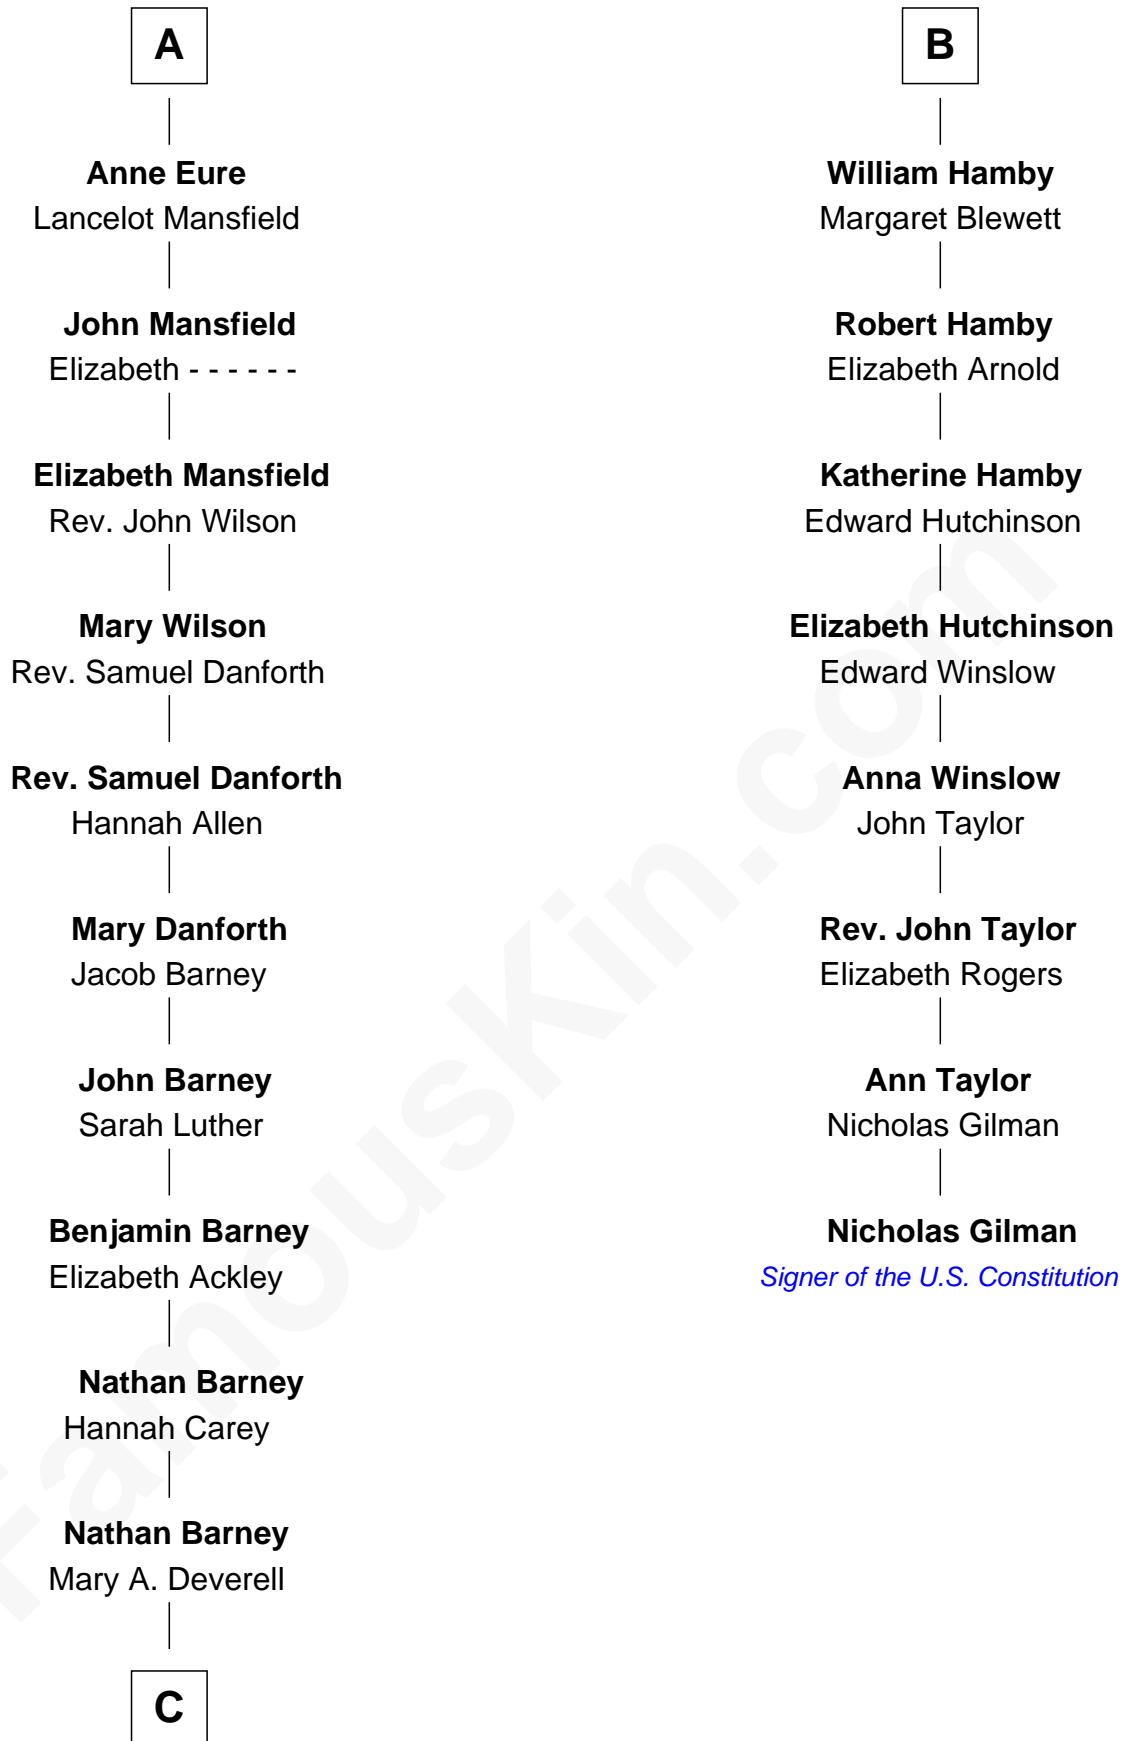

FamousKin.com
Relationship Chart of
Elizabeth Montgomery
TV Actress - "Bewitched"

14th cousin 5 times removed of

Nicholas Gilman
Signer of the U.S. Constitution

C

—
Mary Weed Barney

Henry Montgomery

—
Henry Montgomery

Elizabeth Bryan Allen

—
Elizabeth Montgomery

TV Actress - "Bewitched"

FamousKin.com