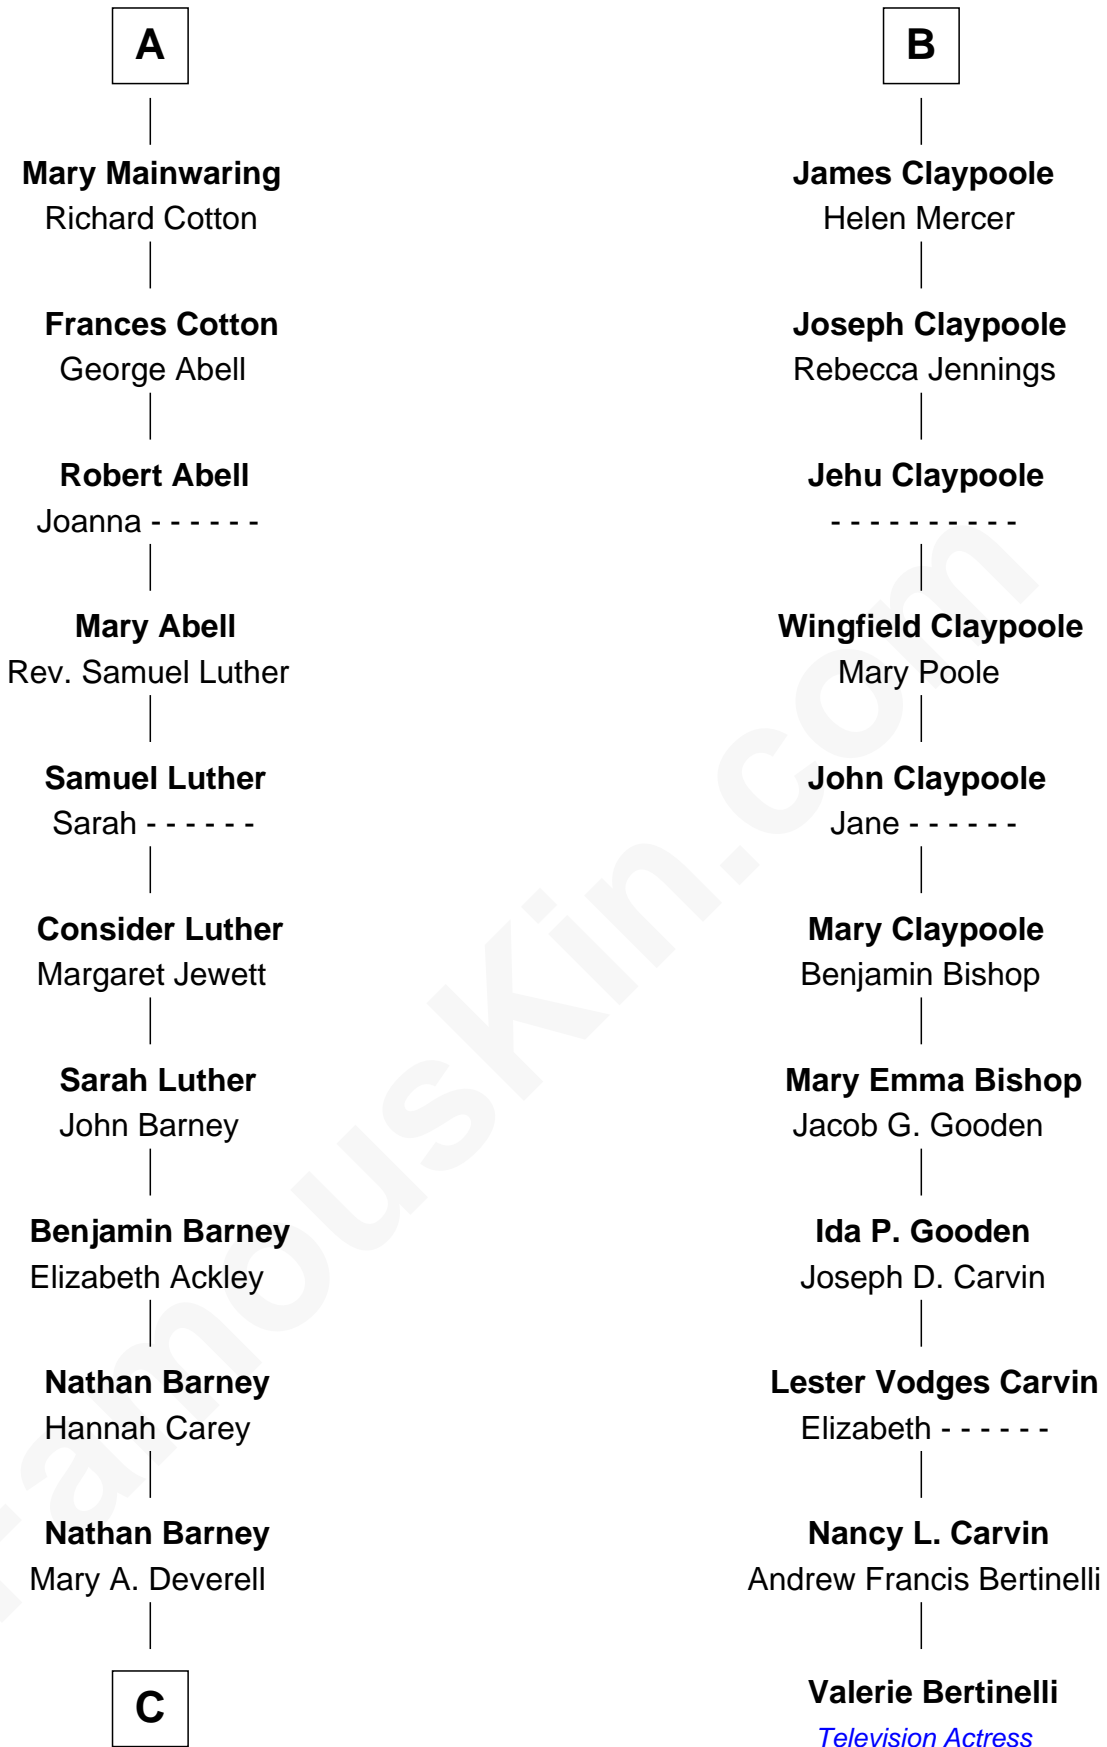

**FamousKin.com**  
**Relationship Chart of**  
**Elizabeth Montgomery**  
*TV Actress - "Bewitched"*

17th cousin 2 times removed of

**Valerie Bertinelli**  
*Television Actress*

**Sir Richard Fitzalan**  
 Elizabeth de Bohun

**C**

—  
**Mary Weed Barney**

Henry Montgomery

—  
**Henry Montgomery**

Elizabeth Bryan Allen

—  
**Elizabeth Montgomery**

*TV Actress - "Bewitched"*

FamousKin.com