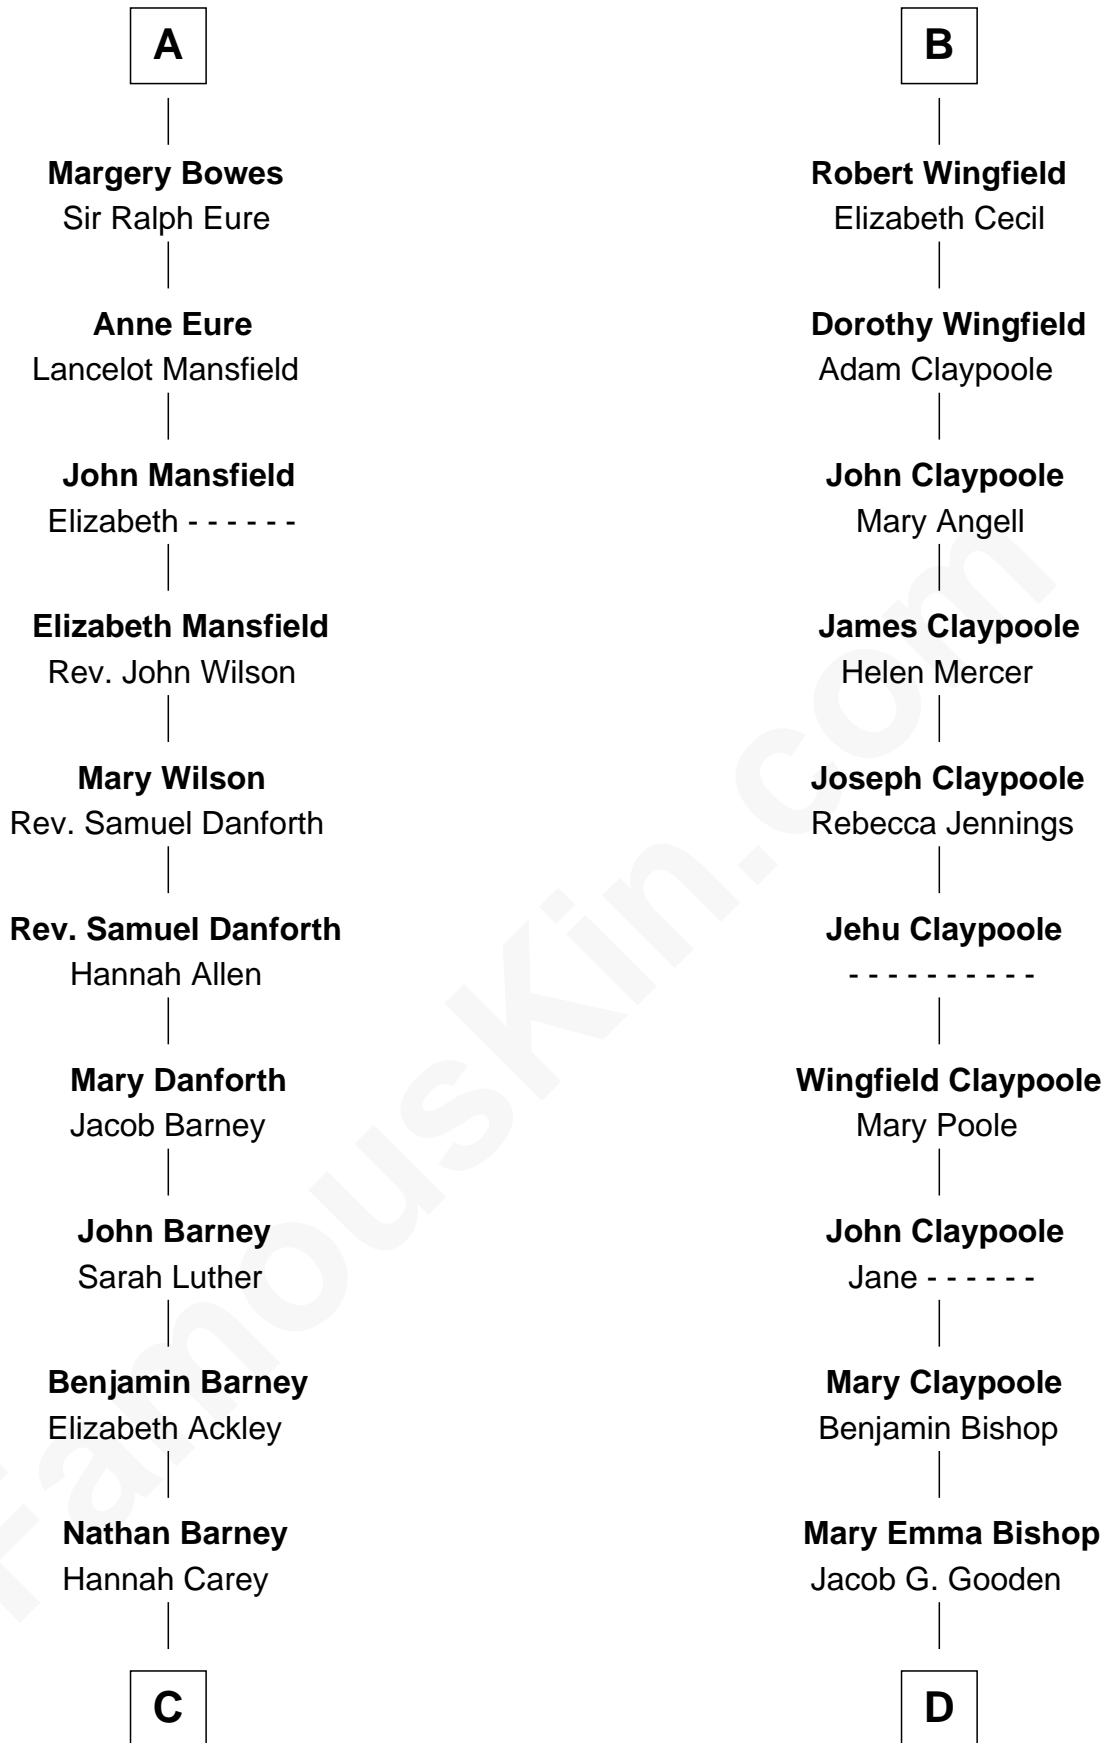

# FamousKin.com Relationship Chart of

**Elizabeth Montgomery**

*TV Actress - "Bewitched"*

20th cousin of

**Valerie Bertinelli**

*Television Actress*

**Richard Fitzalan**

Alice de Saluzzo

**C**

**Nathan Barney**  
Mary A. Deverell

**Mary Weed Barney**  
Henry Montgomery

**Henry Montgomery**  
Elizabeth Bryan Allen

**Elizabeth Montgomery**  
*TV Actress - "Bewitched"*

**D**

**Ida P. Gooden**  
Joseph D. Carvin

**Lester Vodges Carvin**  
Elizabeth - - - - -

**Nancy L. Carvin**  
Andrew Francis Bertinelli

**Valerie Bertinelli**  
*Television Actress*

FamousKin.com