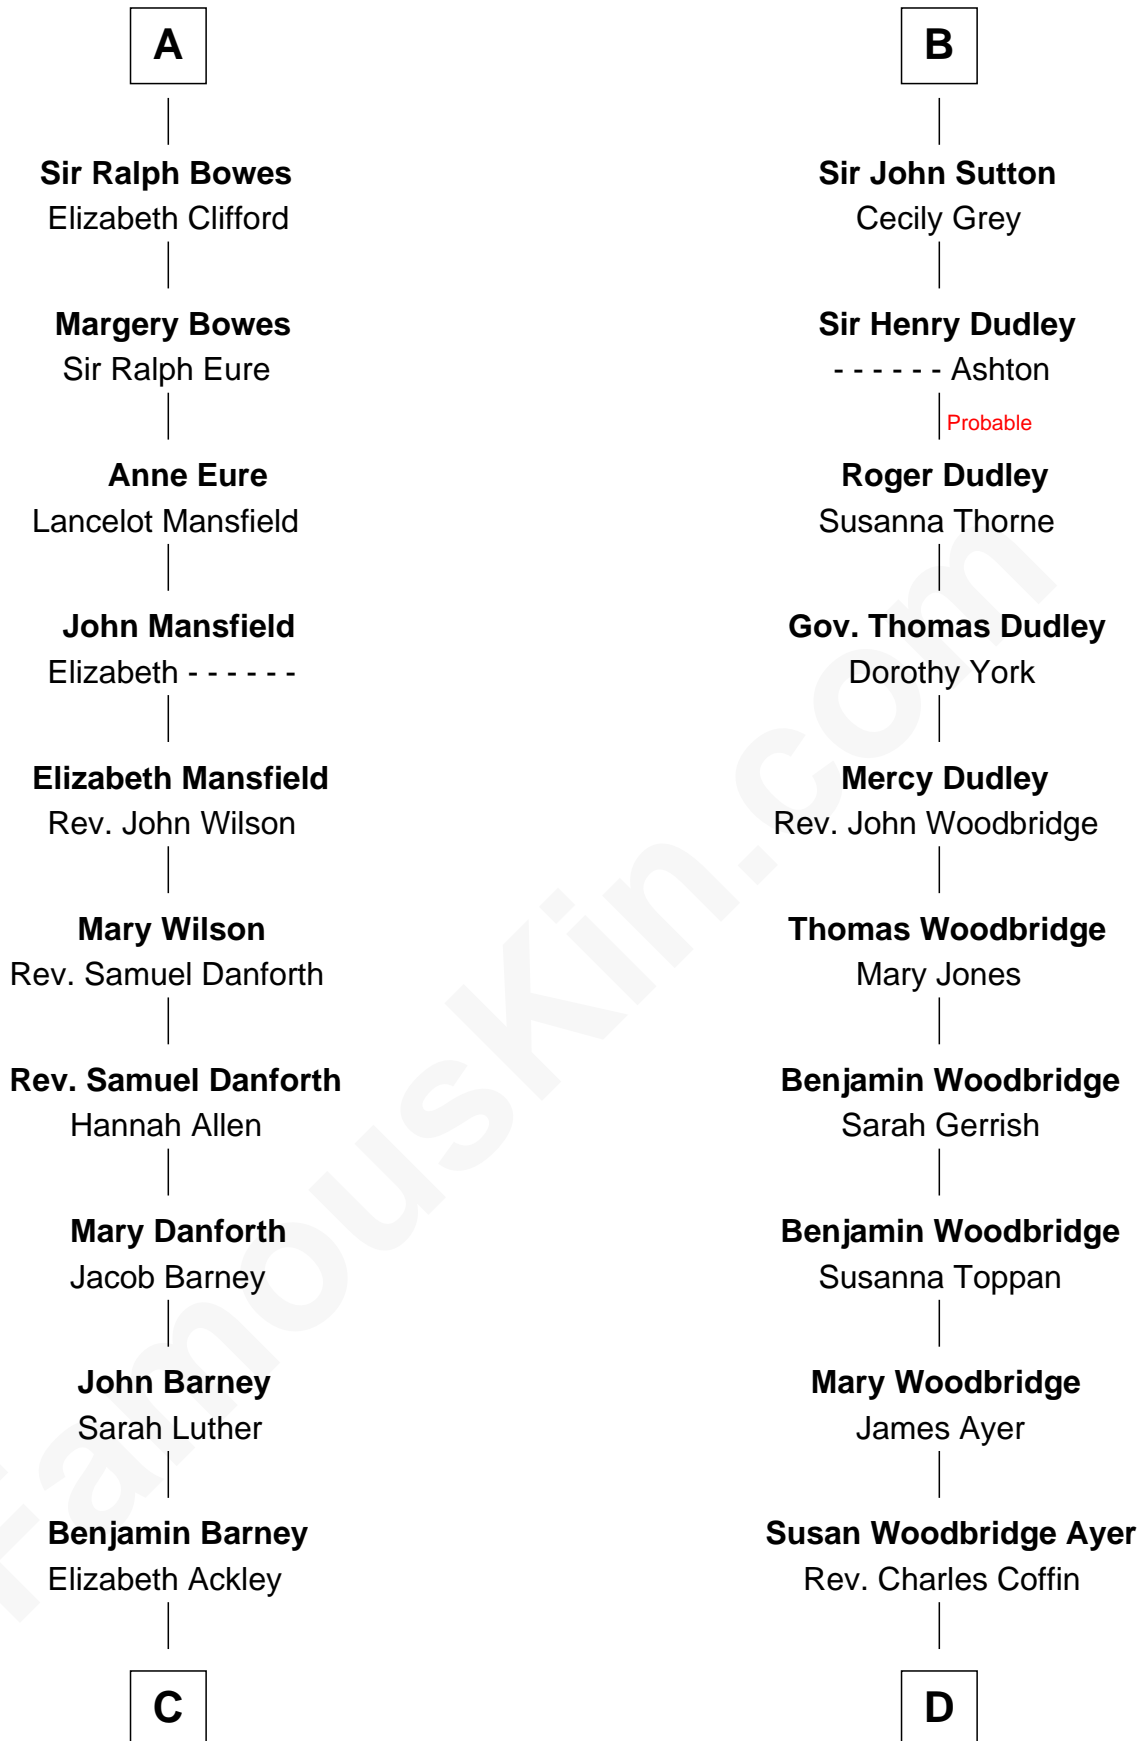

**FamousKin.com**  
**Relationship Chart of**  
**Elizabeth Montgomery**  
 TV Actress - "Bewitched"

20th cousin 1 time removed of  
**Tennessee Williams**  
 Author of *A Streetcar Named Desire*

**C**

**Nathan Barney**  
Hannah Carey

**Nathan Barney**  
Mary A. Deverell

**Mary Weed Barney**  
Henry Montgomery

**Henry Montgomery**  
Elizabeth Bryan Allen

**Elizabeth Montgomery**  
*TV Actress - "Bewitched"*

**D**

**Cornelius Worcester Coffin**  
Nancy McCorkle

**Isabelle Coffin**  
Thomas Lanier Williams

**Cornelius Coffin Williams**  
Edwina Dakin

**Tennessee Williams**  
*Author of A Streetcar Named Desire*