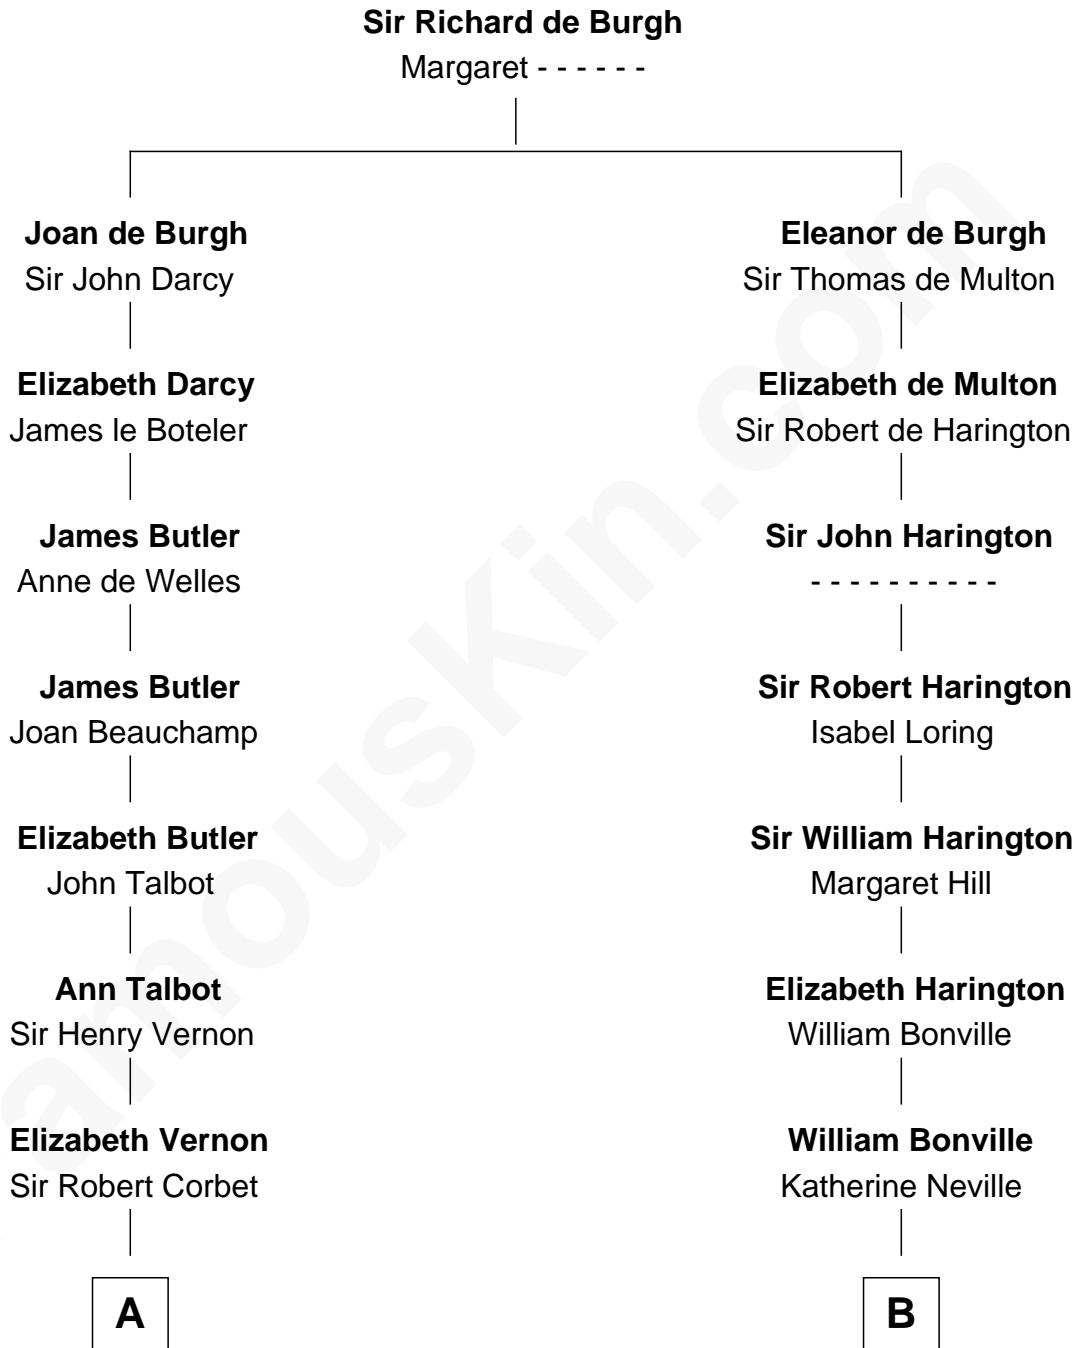

FamousKin.com Relationship Chart of

Elizabeth Montgomery

TV Actress - "Bewitched"

21st cousin of

Tennessee Williams

Author of *A Streetcar Named Desire*

C

Nathan Barney
Hannah Carey

Nathan Barney
Mary A. Deverell

Mary Weed Barney
Henry Montgomery

Henry Montgomery
Elizabeth Bryan Allen

Elizabeth Montgomery
TV Actress - "Bewitched"

D

Susan Woodbridge Ayer
Rev. Charles Coffin

Cornelius Worcester Coffin
Nancy McCorkle