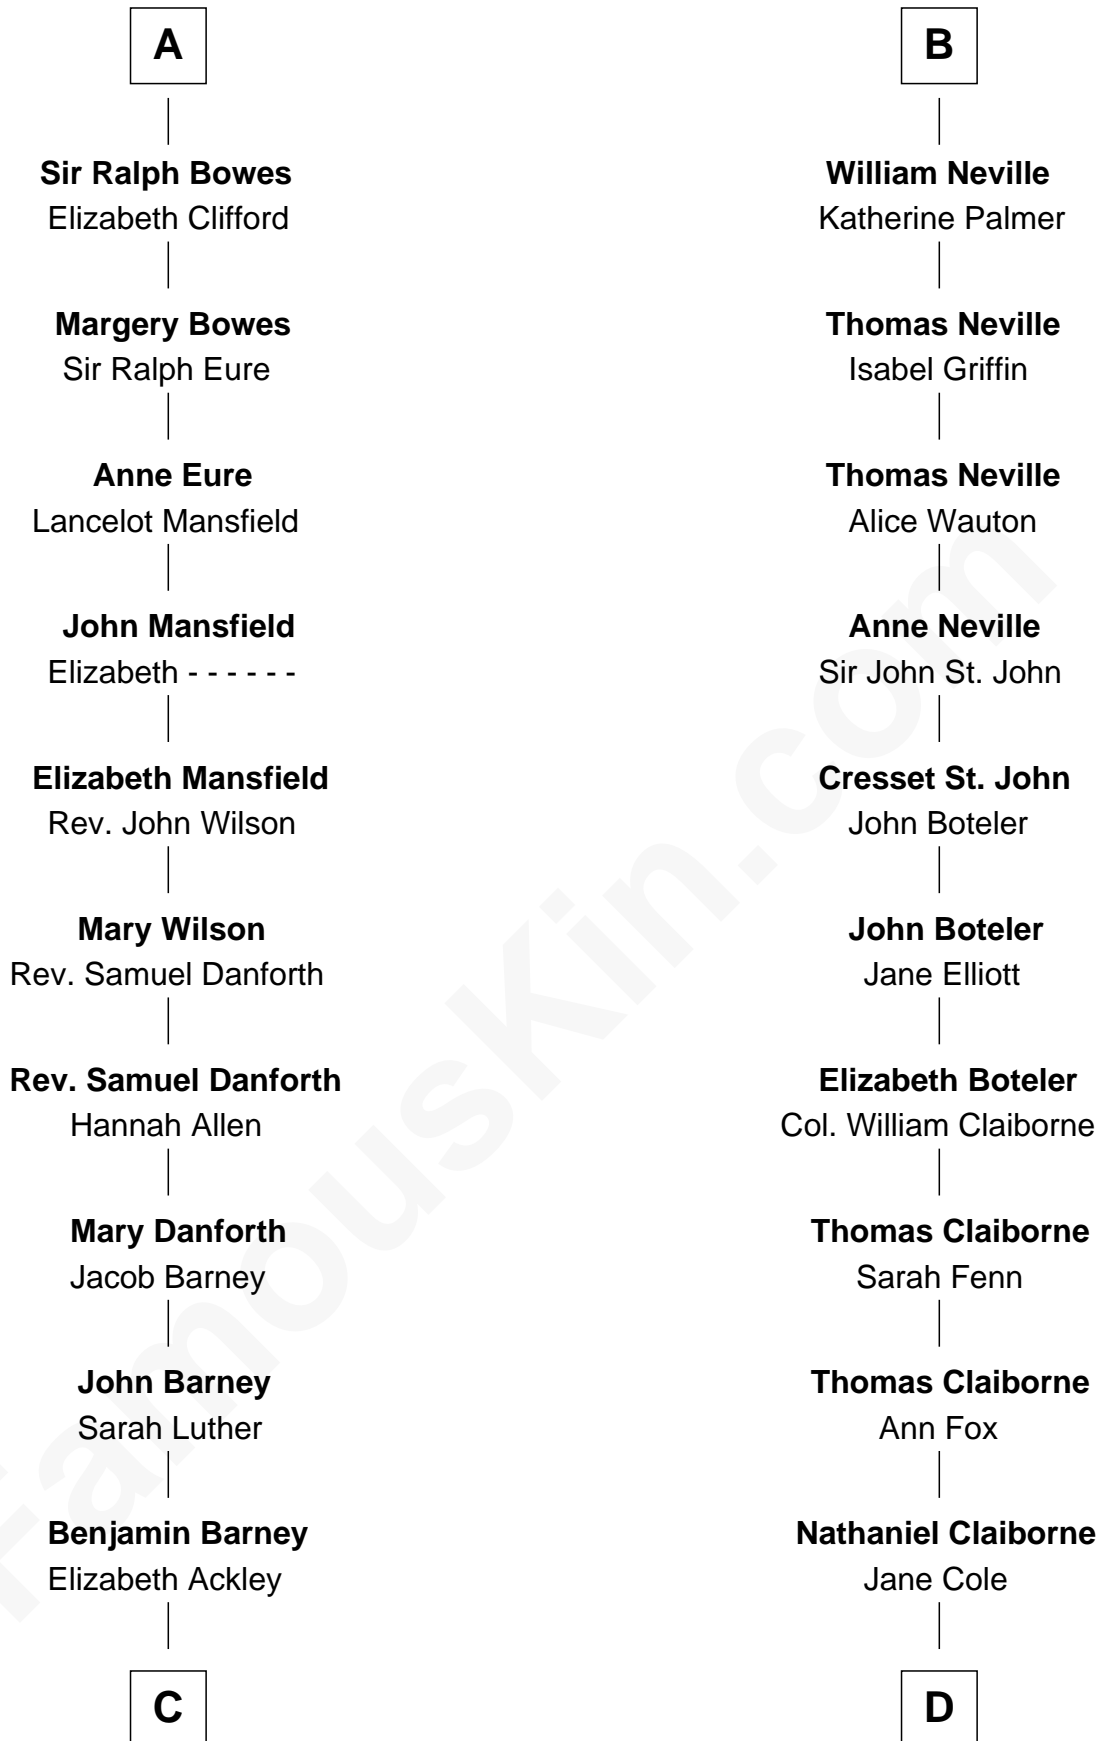

FamousKin.com Relationship Chart of

Elizabeth Montgomery

TV Actress - "Bewitched"

18th cousin 3 times removed of

William C. C. Claiborne

1st Governor of Louisiana

C

Nathan Barney
Hannah Carey

Nathan Barney
Mary A. Deverell

Mary Weed Barney
Henry Montgomery

Henry Montgomery
Elizabeth Bryan Allen

Elizabeth Montgomery
TV Actress - "Bewitched"

D

William Claiborne
Mary Leigh

William C. C. Claiborne
1st Governor of Louisiana